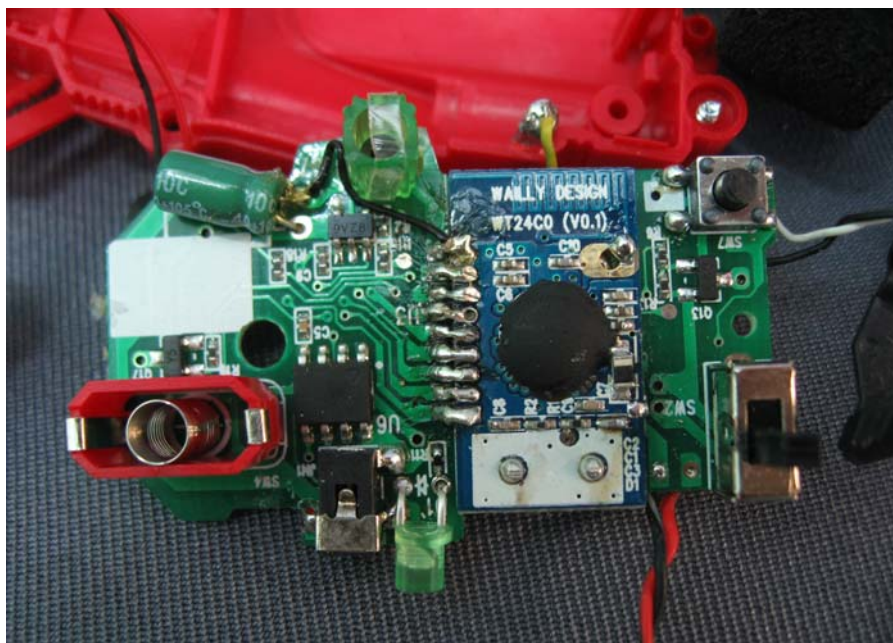

Model: 82333

(Internal)

INTERTEK TESTING SERVICE

Report No.: HK11030506-1

Equipment Photographs

Model: 82333

(Internal)

INTERTEK TESTING SERVICE