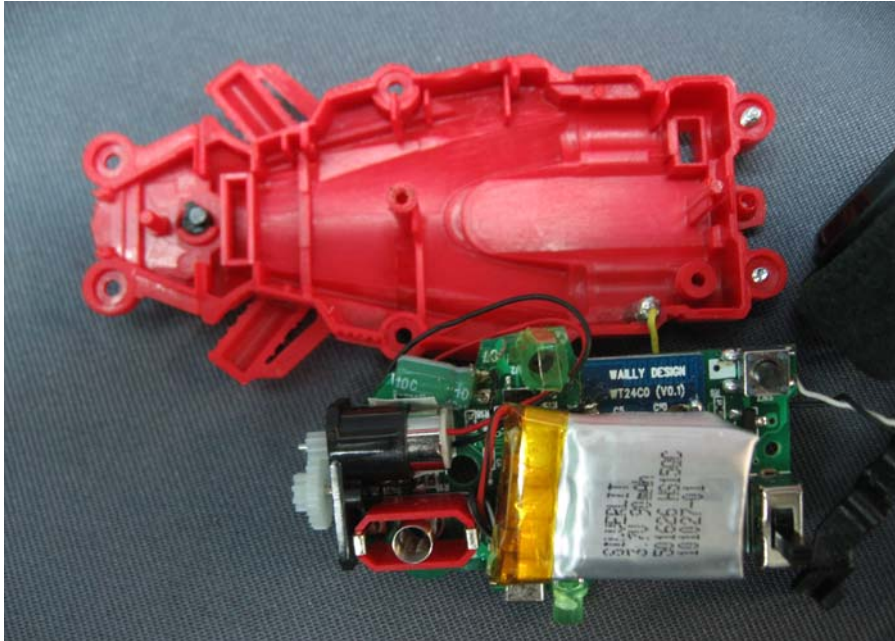

INTERTEK TESTING SERVICE

Report No.: HK11030506-1

Equipment Photographs

Model: 82333

(Internal)

INTERTEK TESTING SERVICE

Report No.: HK11030506-1

Equipment Photographs

Model: 82333

(Internal)

INTERTEK TESTING SERVICE

Report No.: HK11030506-1

Equipment Photographs

Model: 82333

(Internal)

INTERTEK TESTING SERVICE

Report No.: HK11030506-1

Equipment Photographs

Model: 82333

(Internal)