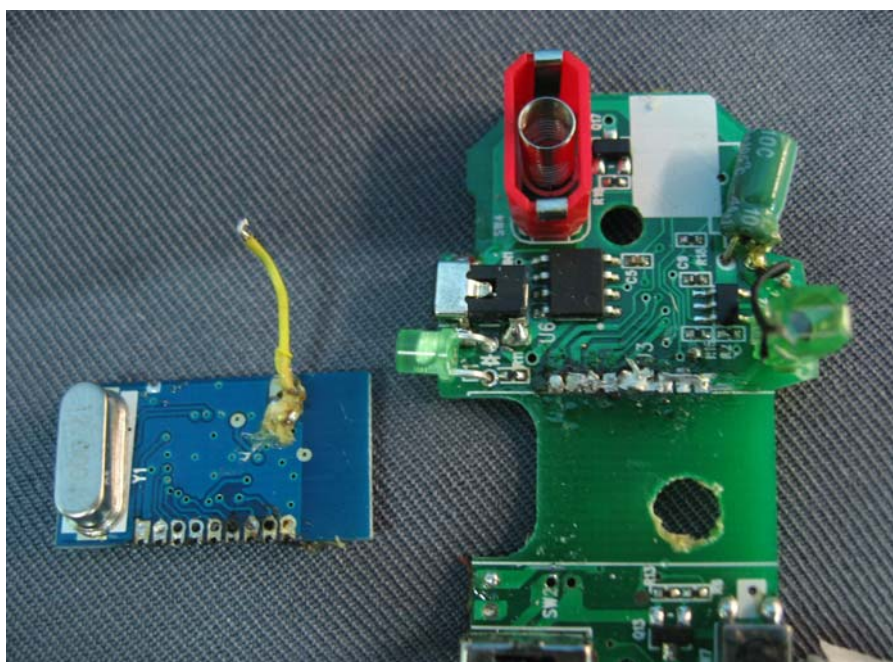

Model: 82333

(Internal)

INTERTEK TESTING SERVICE

Report No.: HK11030506-1

Equipment Photographs

Model: 82333

(Internal)

INTERTEK TESTING SERVICE