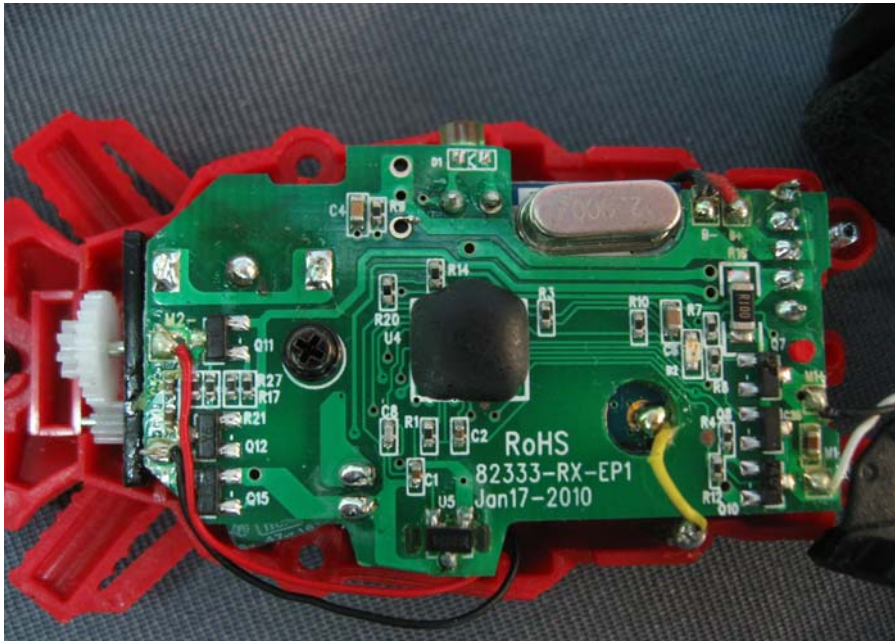

INTERTEK TESTING SERVICE

Report No.: HK11030506-1

Equipment Photographs

Model: 82333

(Internal)

INTERTEK TESTING SERVICE

Report No.: HK11030506-1

Equipment Photographs

Model: 82333

(Internal)

INTERTEK TESTING SERVICE

Report No.: HK11030506-1

Equipment Photographs

Model: 82333

(Internal)

INTERTEK TESTING SERVICE