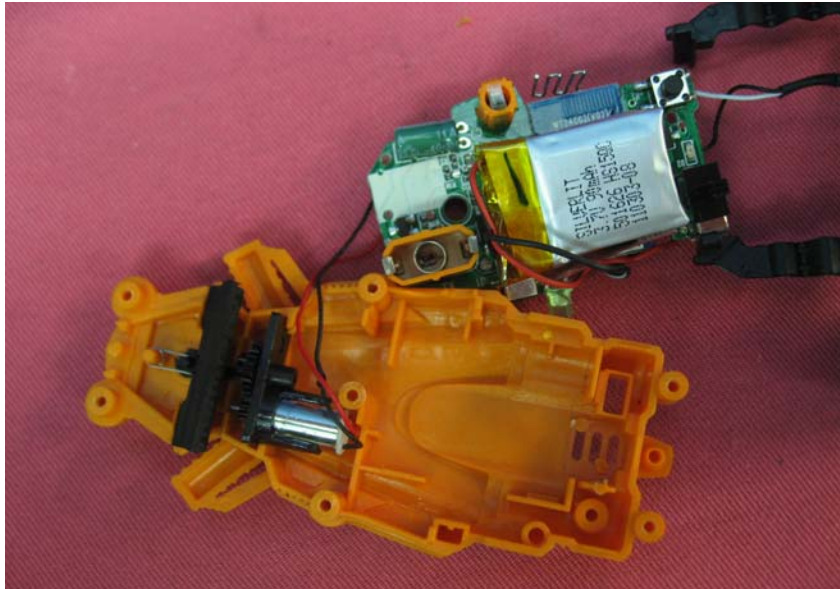

INTERTEK TESTING SERVICE

Report No.: HK11051169-1

Equipment Photographs

Model: 82333

(Internal)

INTERTEK TESTING SERVICE

Report No.: HK11051169-1

Equipment Photographs

Model: 82333

(Internal)

INTERTEK TESTING SERVICE

Report No.: HK11051169-1

Equipment Photographs

Model: 82333

(Internal)

Equipment Photographs

Model: 82333

(Internal)