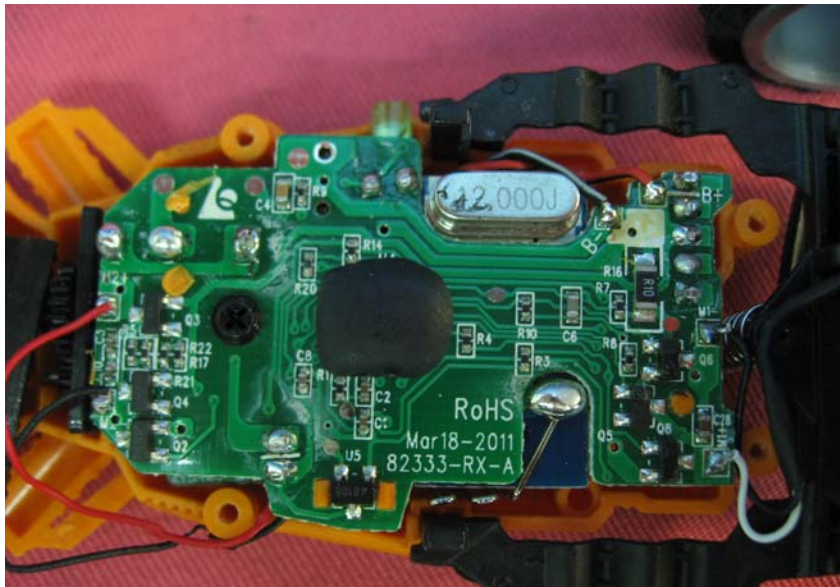

INTERTEK TESTING SERVICE

Report No.: HK11051169-1

Equipment Photographs

Model: 82333

(Internal)

INTERTEK TESTING SERVICE

Report No.: HK11051169-1

Equipment Photographs

Model: 82333

(Internal)

INTERTEK TESTING SERVICE

Report No.: HK11051169-1

Equipment Photographs

Model: 82333

(Internal)

Equipment Photographs

Model: 82333

(Internal)