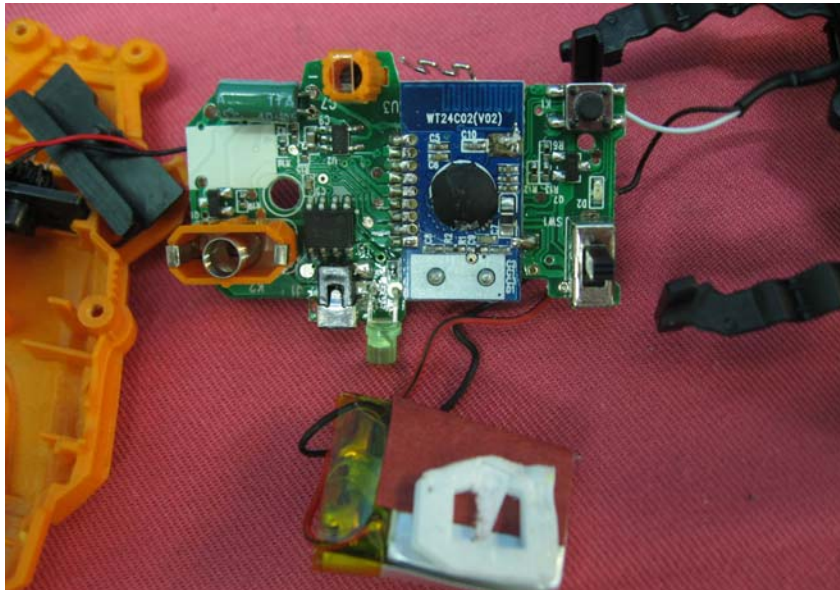

INTERTEK TESTING SERVICE

Report No.: HK11051169-1

Equipment Photographs

Model: 82333

(Internal)

INTERTEK TESTING SERVICE

Report No.: HK11051169-1

Equipment Photographs

Model: 82333

(Internal)

INTERTEK TESTING SERVICE

Report No.: HK11051169-1

Equipment Photographs

Model: 82333

(Internal)

Equipment Photographs

Model: 82333

(Internal)