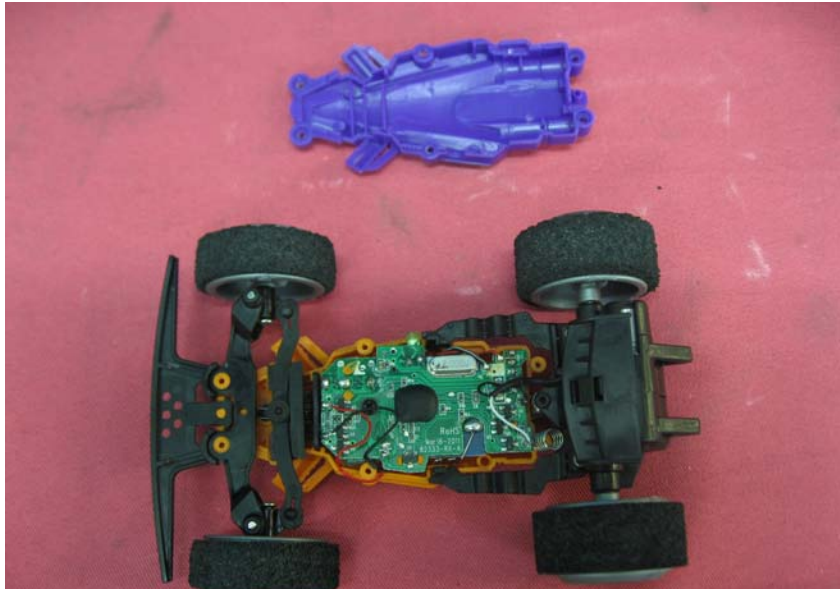

INTERTEK TESTING SERVICE

Report No.: HK11051169-1

Equipment Photographs

Model: 82333

(Internal)

INTERTEK TESTING SERVICE

Report No.: HK11051169-1

Equipment Photographs

Model: 82333

(Internal)

INTERTEK TESTING SERVICE

Report No.: HK11051169-1

Equipment Photographs

Model: 82333

(Internal)

Equipment Photographs

Model: 82333

(Internal)