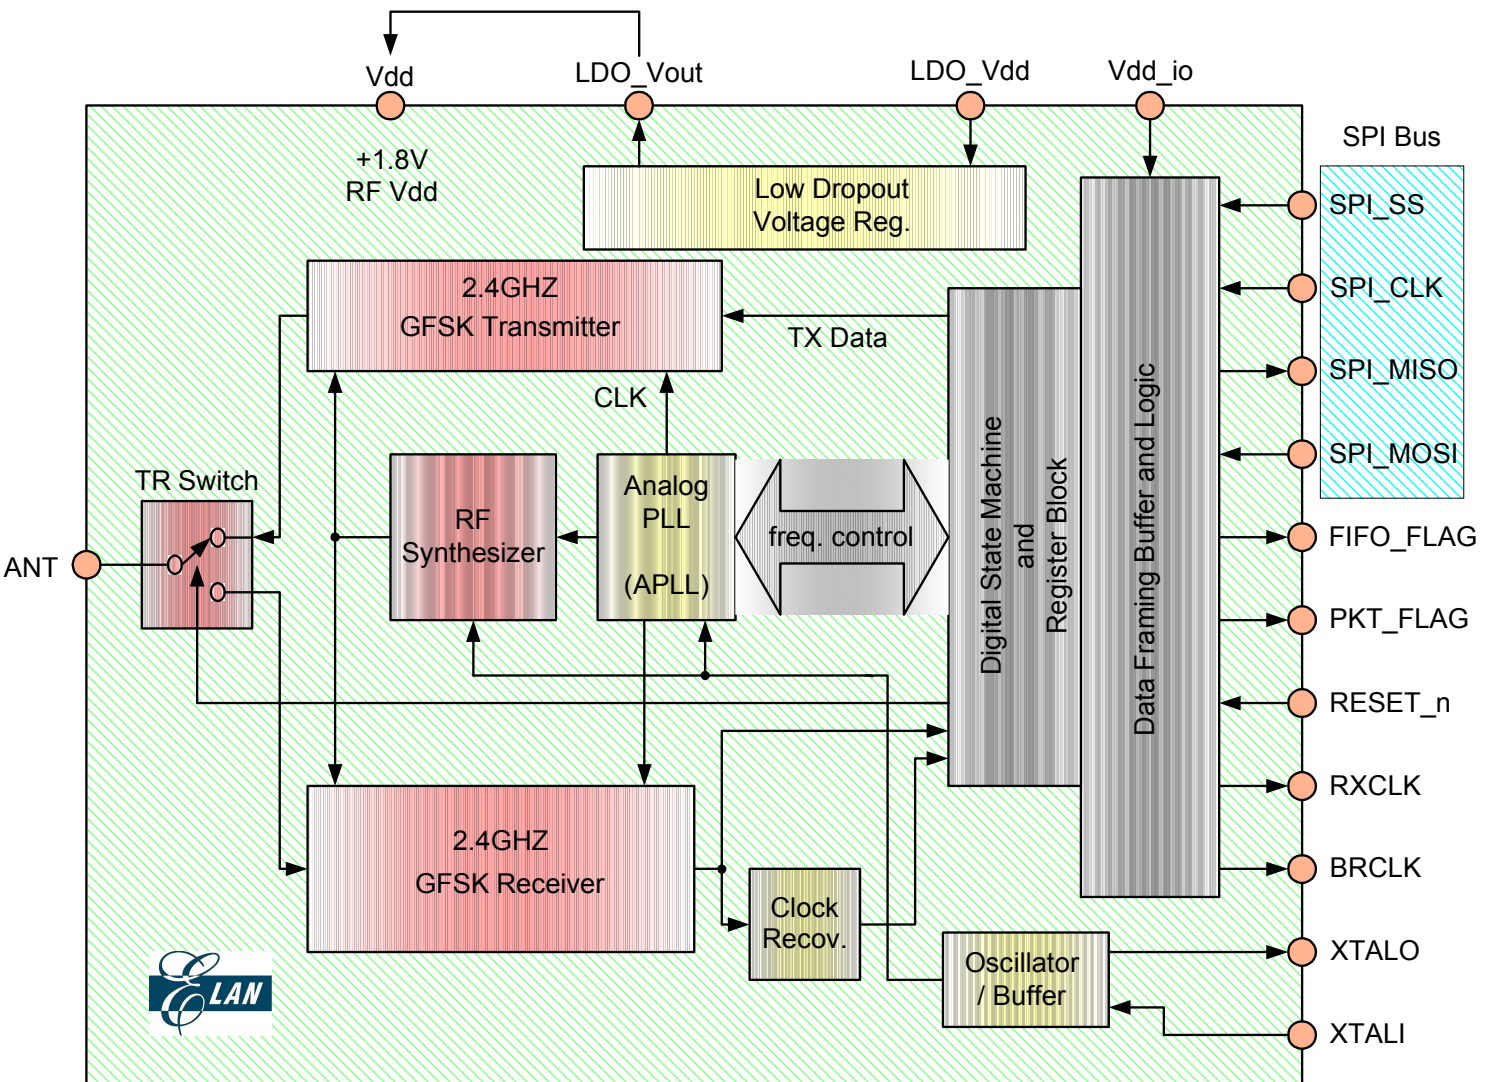


 Silverlit Toys Manufacturing Ltd. 26th Floor, 38 Russell Street, Causeway Bay, Hong Kong		DWG. NAME	Block diagram
Model No.	82333	ITEM NAME	3D Twister/ 2X Twisters (Car)
		DRAWN/DATE	Long/Mar02-2011
		CHK/DATE	Nelson/Mar02-2011
PAGE	1 OF 1	APP/DATE	Owen/Mar02-2011

2. Block diagram

- Fig. 1 -