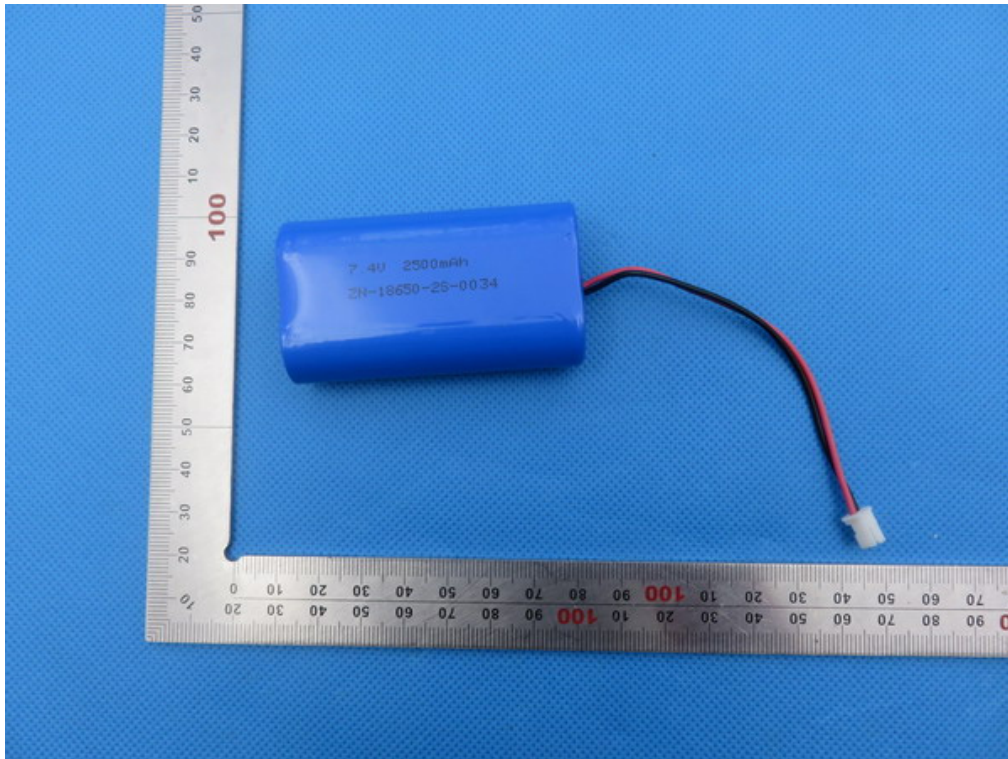

Internal Photos
OPEN VIEW OF EUT

INTERNAL VIEW OF EUT-1

INTERNAL VIEW OF EUT-2

INTERNAL VIEW OF EUT-3

INTERNAL VIEW OF EUT-4

INTERNAL VIEW OF EUT-5

INTERNAL VIEW OF EUT-6

INTERNAL VIEW OF EUT-7

ADAPTER VIEW (AE)

BATTERY

Note: Two kinds of battery which capacity were used in testing are 2500mAh&2000mAh and the worst model 2000mAh The adapter above was provided by AGC Lab for test.