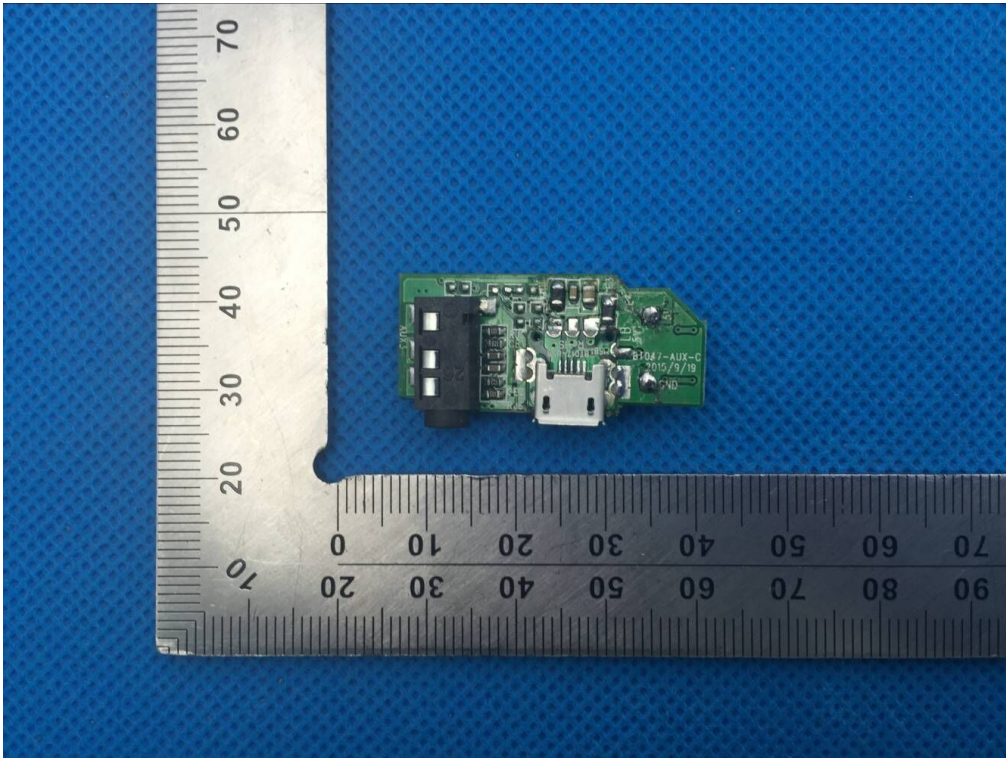

Internal Photos
OPEN VIEW OF EUT

INTERNAL VIEW OF EUT-1

INTERNAL VIEW OF EUT-2

INTERNAL VIEW OF EUT-3

INTERNAL VIEW OF EUT-4

INTERNAL VIEW OF EUT-5

INTERNAL VIEW OF EUT-6

INTERNAL VIEW OF EUT-7

ADAPTER VIEW (AE)

BATTERY

Note: Two kinds of battery which capacity were used in testing are 2500mAh&2000mAh and the worst model 2000mAh The adapter above was provided by AGC Lab for test.