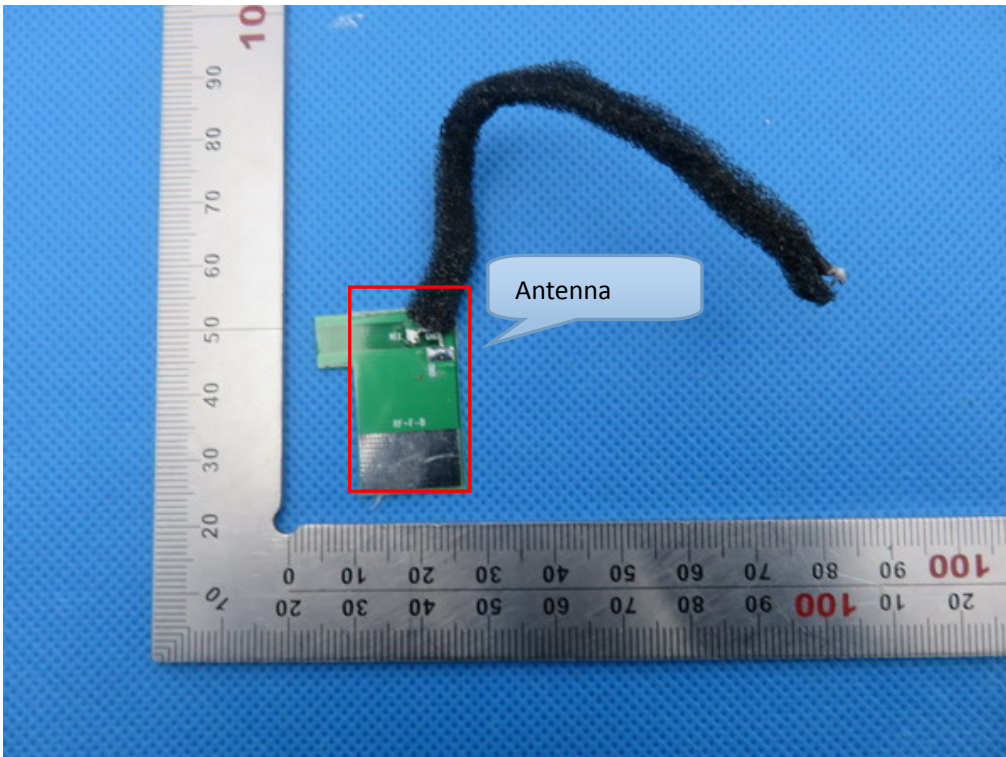

Internal Photos
OPEN VIEW OF EUT

INTERNAL VIEW OF EUT-1

INTERNAL VIEW OF EUT-2

INTERNAL VIEW OF EUT-3

INTERNAL VIEW OF EUT-4

INTERNAL VIEW OF EUT-5

INTERNAL VIEW OF EUT-6

INTERNAL VIEW OF EUT-7

ADAPTER VIEW (AE)

BATTERY

Note: Two kinds of battery which capacity were used in testing are 2500mAh&2000mAh and the worst model 2000mAh The adapter above was provided by AGC Lab for test.