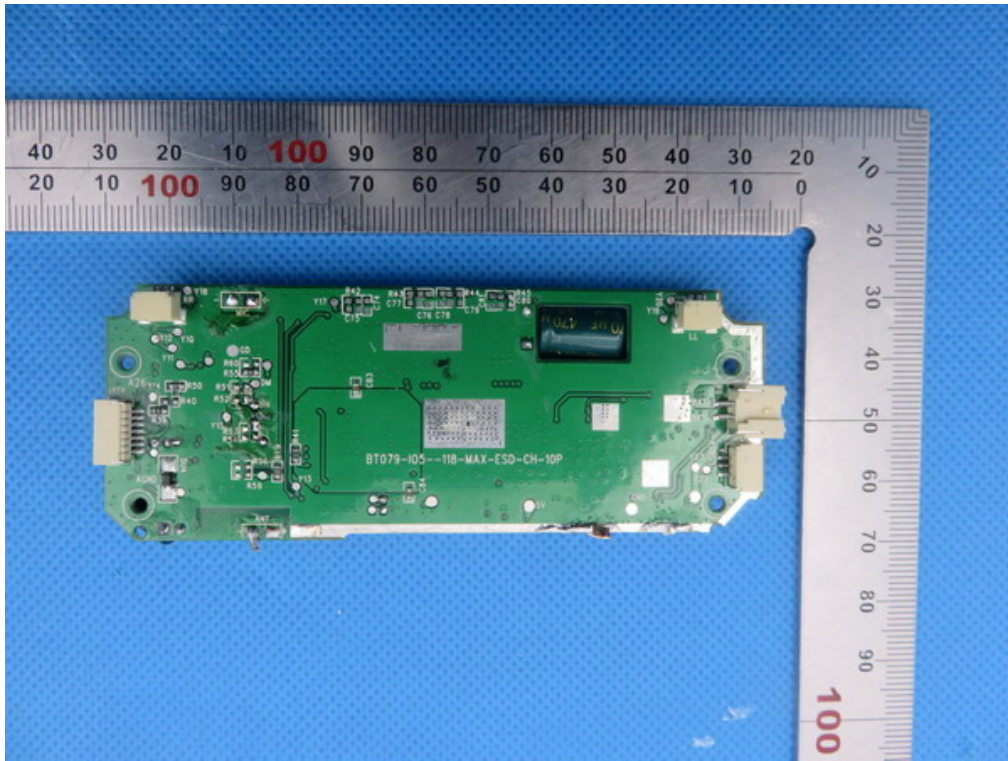

Internal Photos
OPEN VIEW OF EUT

INTERNAL VIEW OF EUT-1

INTERNAL VIEW OF EUT-2

INTERNAL VIEW OF EUT-3

INTERNAL VIEW OF EUT-4

INTERNAL VIEW OF EUT-5

INTERNAL VIEW OF EUT-6

INTERNAL VIEW OF EUT-7

ADAPTER VIEW (AE)

BATTERY

Note: Two kinds of battery which capacity were used in testing are 2500mAh&2000mAh and the worst model 2000mAh The adapter above was provided by AGC Lab for test.