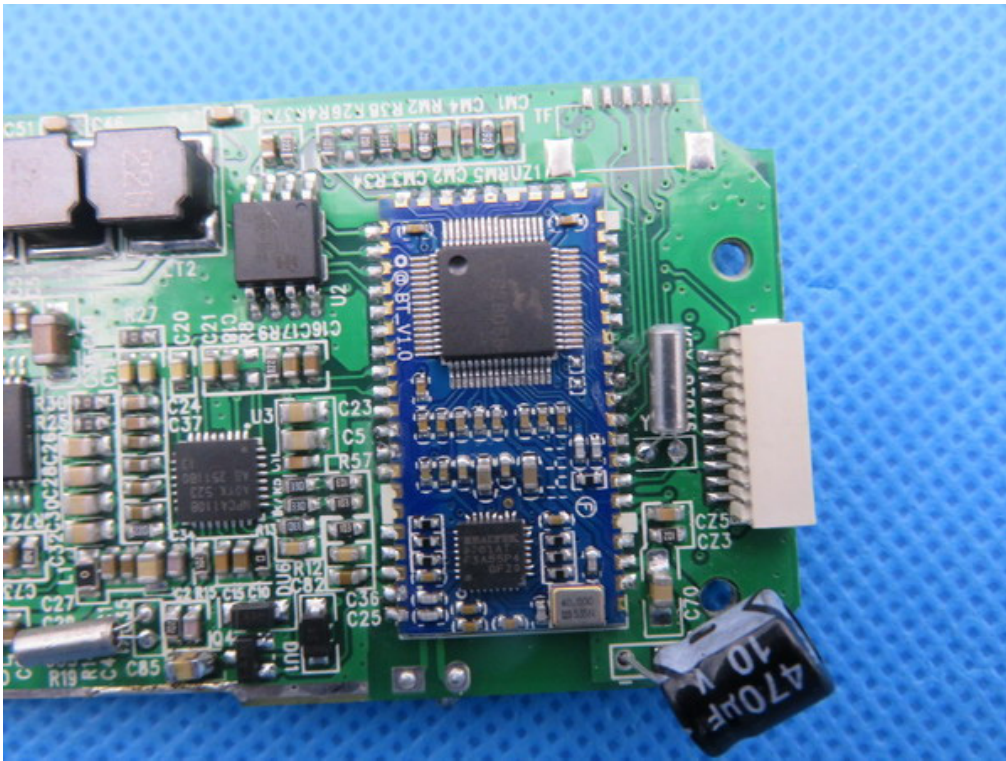

Internal Photos
OPEN VIEW OF EUT

INTERNAL VIEW OF EUT-1

INTERNAL VIEW OF EUT-2

INTERNAL VIEW OF EUT-3

INTERNAL VIEW OF EUT-4

INTERNAL VIEW OF EUT-5

INTERNAL VIEW OF EUT-6

INTERNAL VIEW OF EUT-7

ADAPTER VIEW (AE)

BATTERY

Note: Two kinds of battery which capacity were used in testing are 2500mAh&2000mAh and the worst model 2000mAh The adapter above was provided by AGC Lab for test.