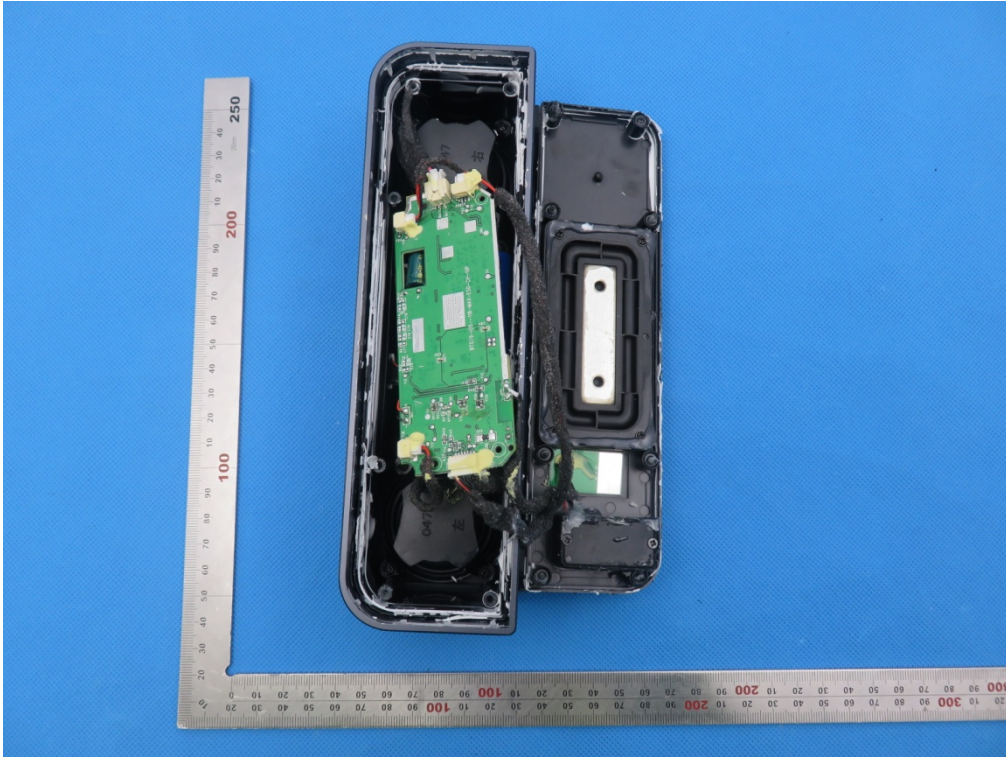

Internal Photos
OPEN VIEW OF EUT

INTERNAL VIEW OF EUT-1

INTERNAL VIEW OF EUT-2

INTERNAL VIEW OF EUT-3

INTERNAL VIEW OF EUT-4

INTERNAL VIEW OF EUT-5

INTERNAL VIEW OF EUT-6

INTERNAL VIEW OF EUT-7

ADAPTER VIEW (AE)

BATTERY

Note: Two kinds of battery which capacity were used in testing are 2500mAh&2000mAh and the worst model 2000mAh The adapter above was provided by AGC Lab for test.