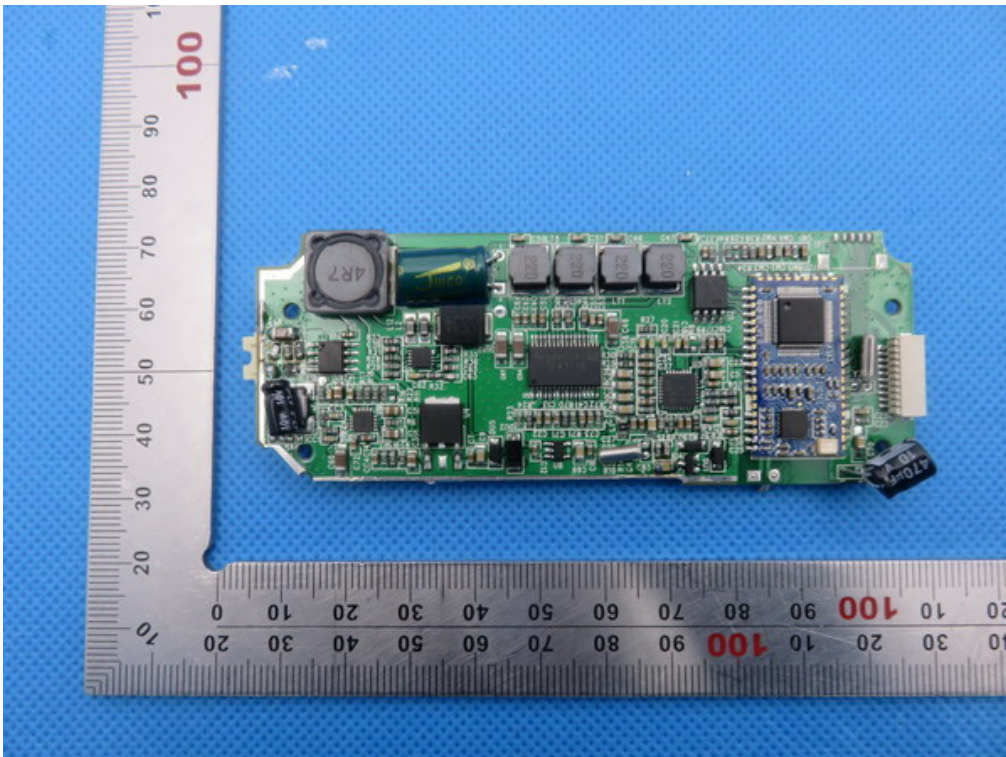

Internal Photos
OPEN VIEW OF EUT

INTERNAL VIEW OF EUT-1

INTERNAL VIEW OF EUT-2

INTERNAL VIEW OF EUT-3

INTERNAL VIEW OF EUT-4

INTERNAL VIEW OF EUT-5

INTERNAL VIEW OF EUT-6

INTERNAL VIEW OF EUT-7

ADAPTER VIEW (AE)

BATTERY

Note: Two kinds of battery which capacity were used in testing are 2500mAh&2000mAh and the worst model 2000mAh The adapter above was provided by AGC Lab for test.