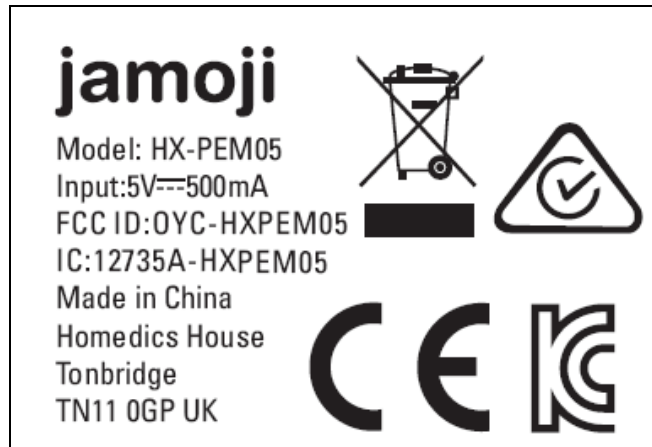

## EXHIBIT A - FCC ID LABELING AND LOCATION

### FCC ID Label

### Proposed FCC ID Label Location

Label Here

The label shown shall be permanently affixed at a conspicuous location on the device and be readily visible to the user at the time purchase (Labeling requirements per 2.925)