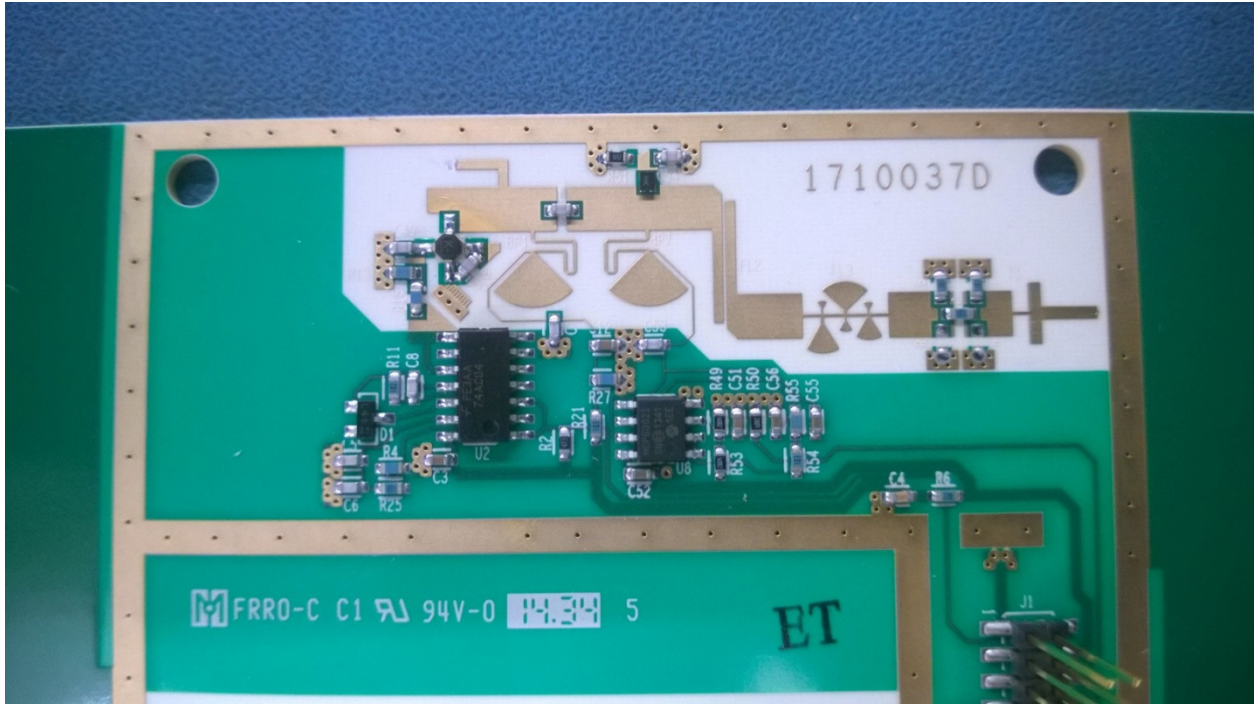

Internal Photographs  
Model: WWS7220  
FCC ID: OXZWWWS72XX

WWS7220 Internal

WWS7220 Processor PCB Top

WWS7220 Processor PCB Bottom

WWS7220 Antenna PCB Top

WWS7220 Antenna PCB Bottom

WWS7220 TX Section

WWS7220 RX Section

2.4GHz Radio Antenna