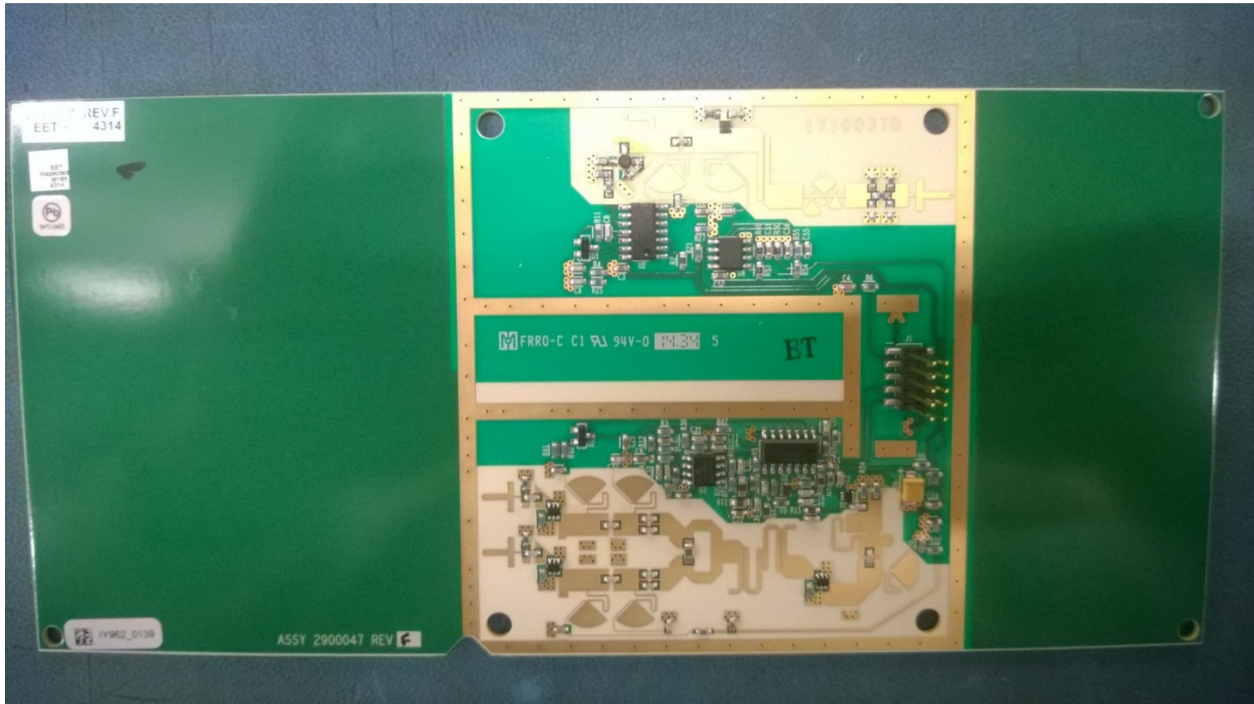

Internal Photographs  
Model: WWS7220  
FCC ID: OXZWWWS72XX

WWS7220 Internal

WWS7220 Processor PCB Top

WWS7220 Processor PCB Bottom

WWS7220 Antenna PCB Top

WWS7220 Antenna PCB Bottom

WWS7220 TX Section

WWS7220 RX Section

2.4GHz Radio Antenna