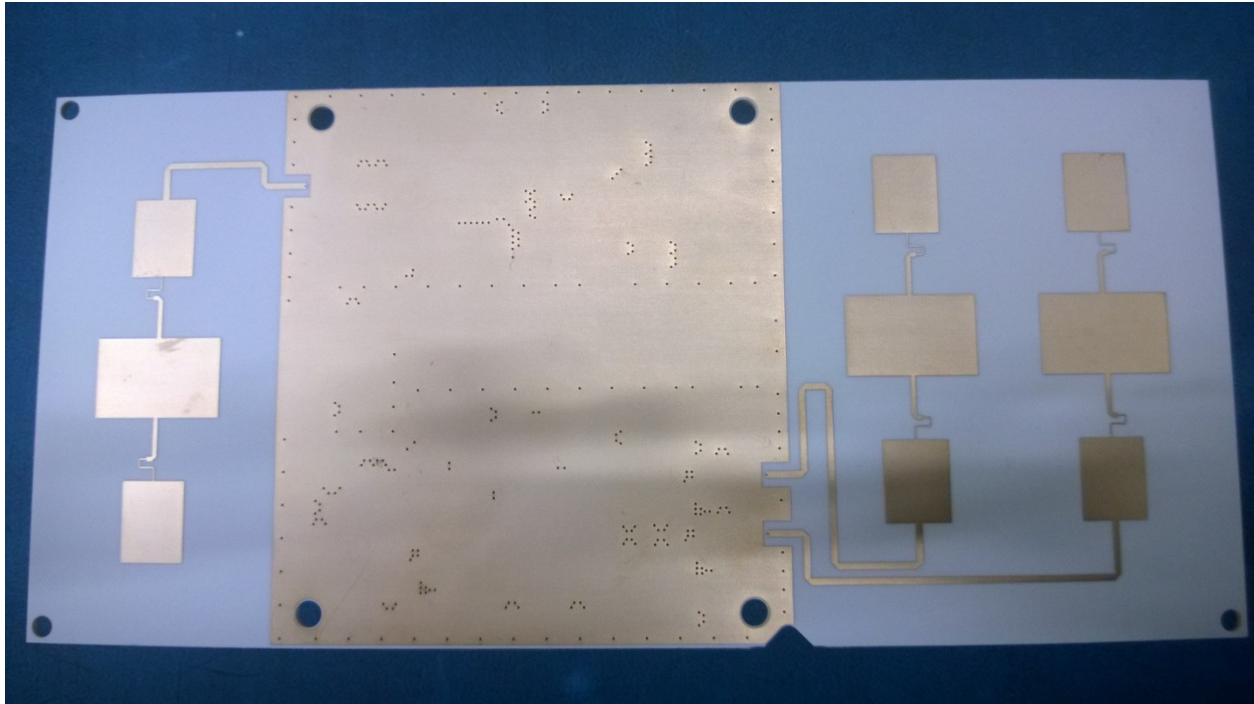

Internal Photographs  
Model: WWS7220  
FCC ID: OXZWWWS72XX

WWS7220 Internal

WWS7220 Processor PCB Top

WWS7220 Processor PCB Bottom

WWS7220 Antenna PCB Top

WWS7220 Antenna PCB Bottom

WWS7220 TX Section

WWS7220 RX Section

2.4GHz Radio Antenna