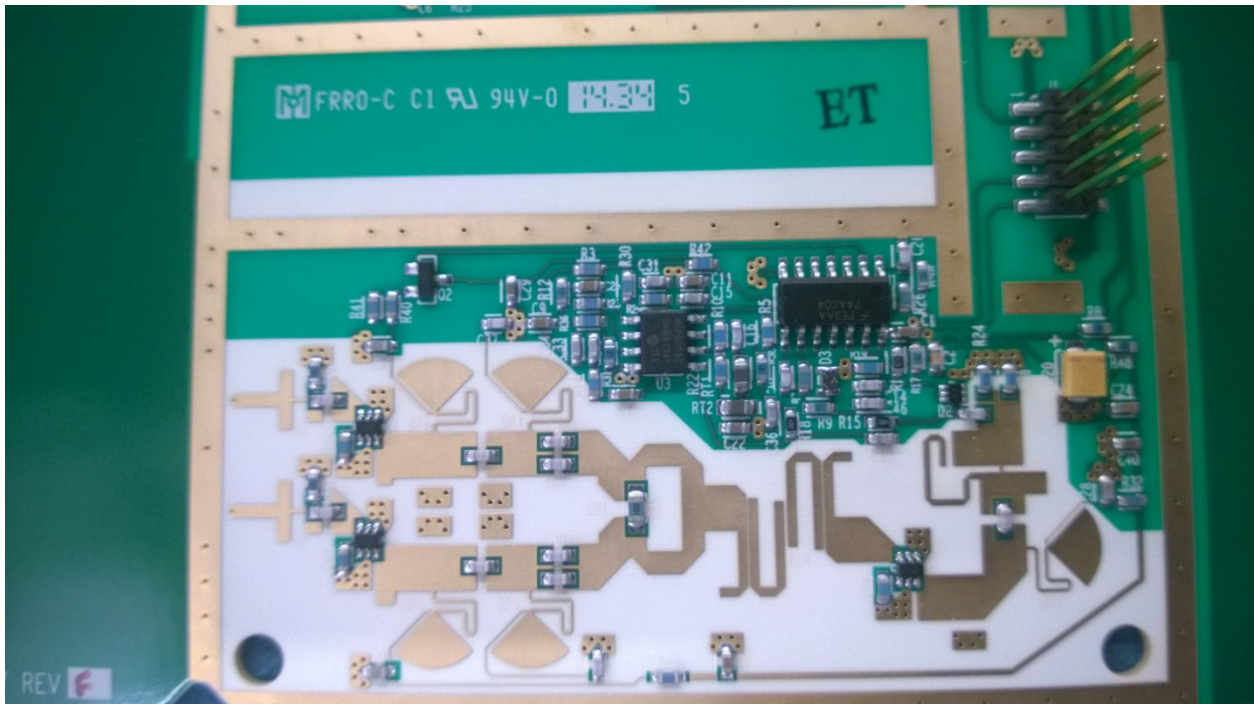

Internal Photographs  
Model: WWS7220  
FCC ID: OXZWWWS72XX

WWS7220 Internal

WWS7220 Processor PCB Top

WWS7220 Processor PCB Bottom

WWS7220 Antenna PCB Top

WWS7220 Antenna PCB Bottom

WWS7220 TX Section

WWS7220 RX Section

2.4GHz Radio Antenna