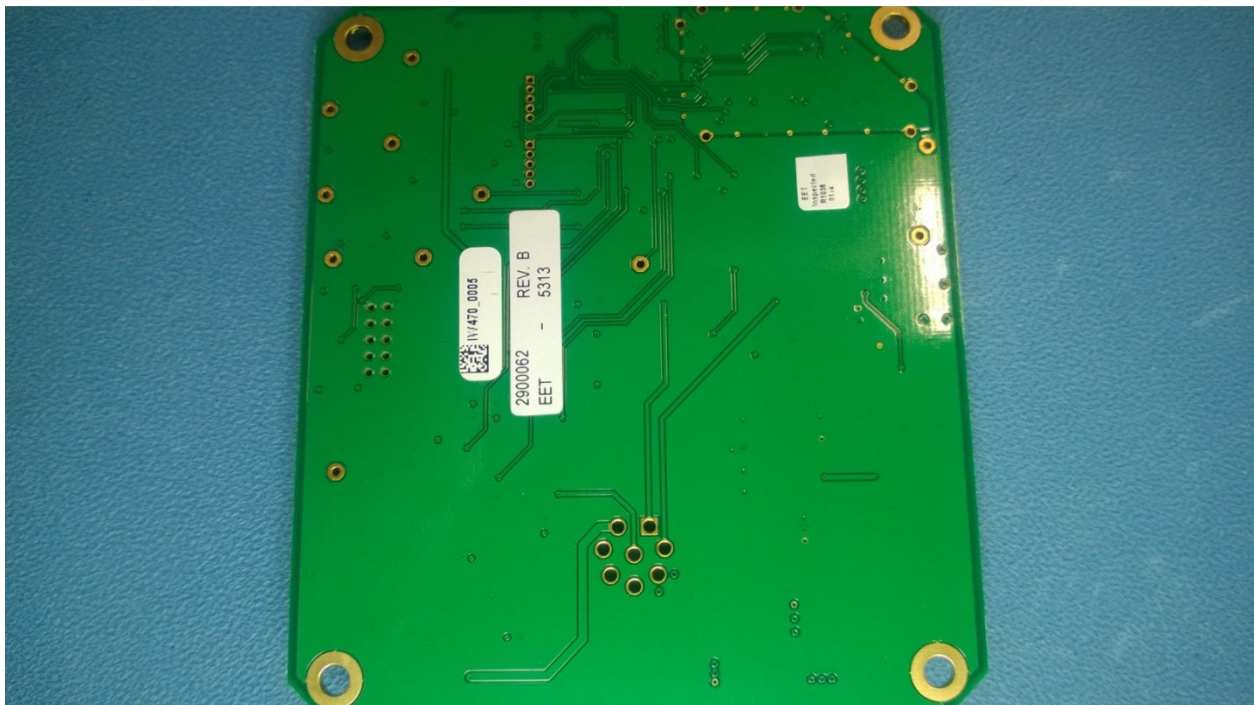

Internal Photographs  
Model: WWS7220  
FCC ID: OXZWWWS72XX

WWS7220 Internal

WWS7220 Processor PCB Top

WWS7220 Processor PCB Bottom

WWS7220 Antenna PCB Top

WWS7220 Antenna PCB Bottom

WWS7220 TX Section

WWS7220 RX Section

2.4GHz Radio Antenna