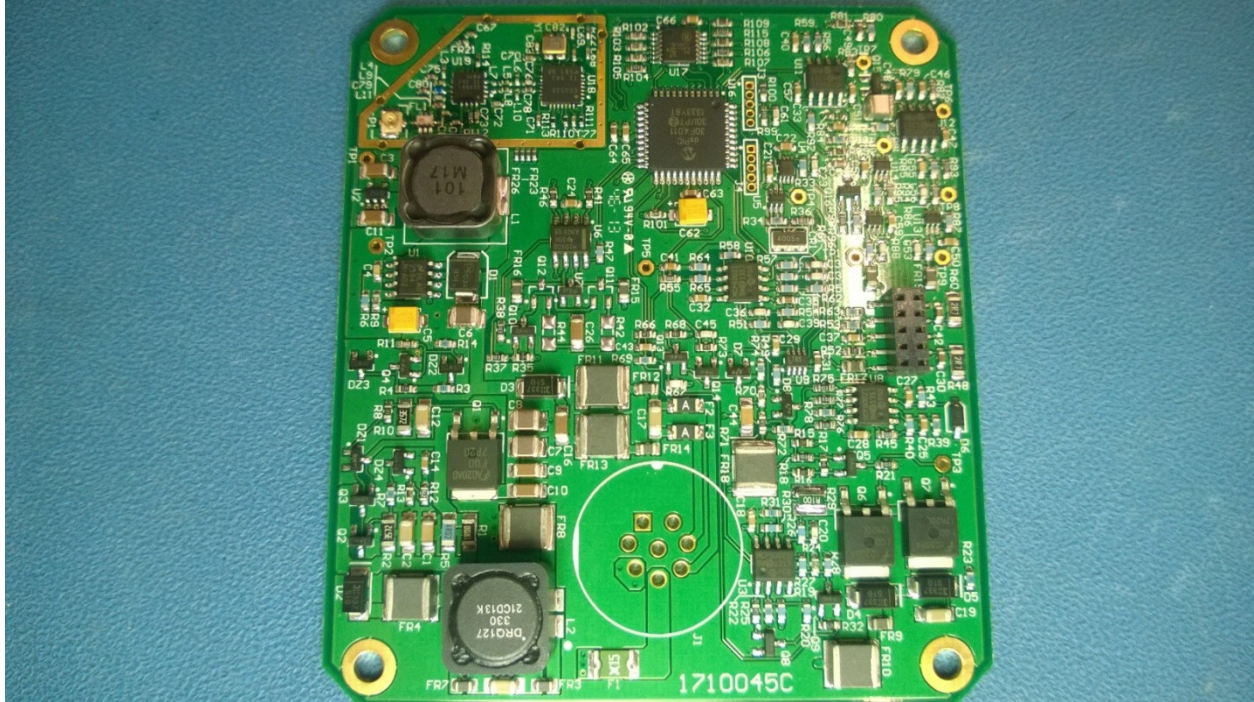

Internal Photographs  
Model: WWS7220  
FCC ID: OXZWWWS72XX

WWS7220 Internal

WWS7220 Processor PCB Top

WWS7220 Processor PCB Bottom

WWS7220 Antenna PCB Top

WWS7220 Antenna PCB Bottom

WWS7220 TX Section

WWS7220 RX Section

2.4GHz Radio Antenna