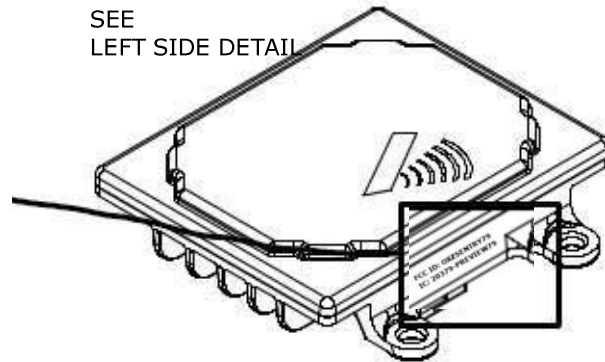

LABELING AND LOCATION

RIGHT SIDE DETAIL

SEE
LEFT SIDE DETAIL

LEFT SIDE DETAIL

PHYSICAL SPECIFICATIONS:

Dimensions: 3.48in x 4.23in x 1.54in

[88.5mm x 107.5mm x 39.1mm]

- LABEL LASER ETCHED ONTO PRODUCT