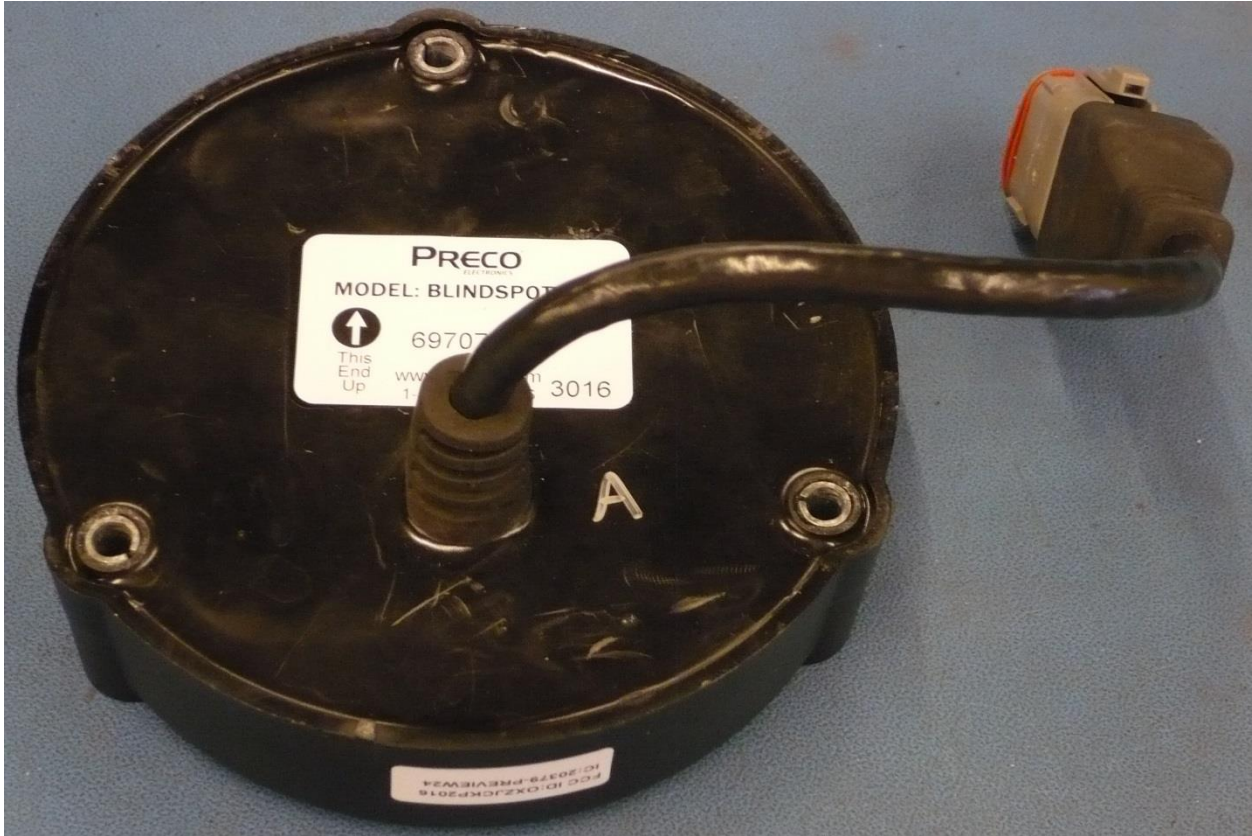

## Sentry, Side Defender, and BlindSpotter Label and Location (FCC ID)

Sentry FCC SN, Label, and Location

## Side Defender FCC SN, Label, and Location

BlindSpotter FCC Label and Location

FCC ID:OXZJCKP2016  
IC:20379-PREVIEW24