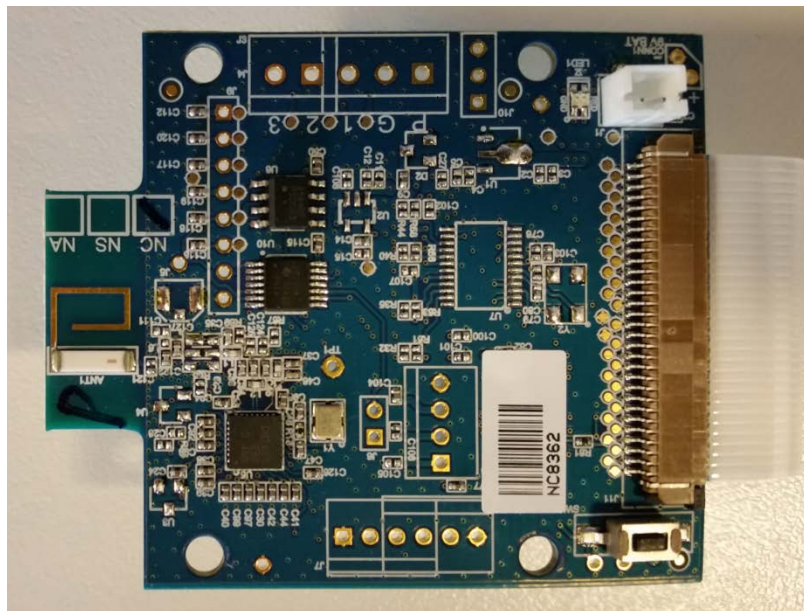

OXW-DS0028 Internal

WiFi Module – Internal Photo

OXW-DS0028 900MHz Radio Board (PA0002)

OXW-DS0028 Board Stack Bottom View

OXW-DS0028 WiFi Board (PA0021)