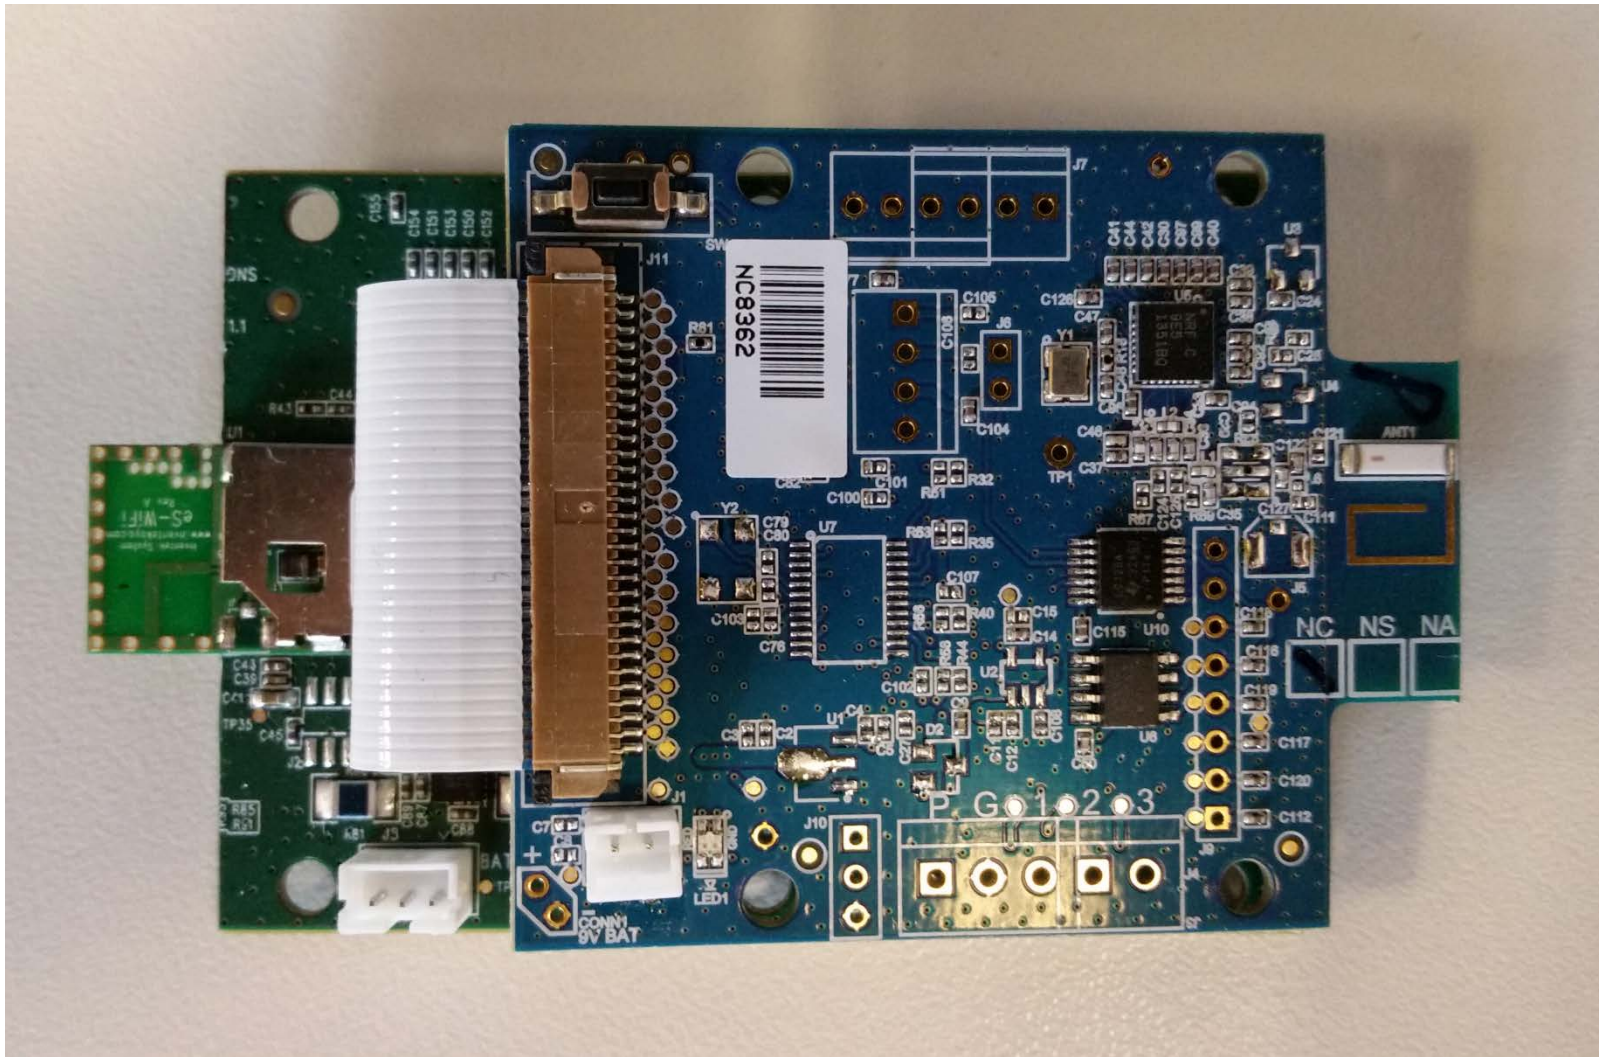

OXW-DS0028 Internal

WiFi Module – Internal Photo

OXW-DS0028 900MHz Radio Board (PA0002)

OXW-DS0028 Board Stack Bottom View

OXW-DS0028 WiFi Board (PA0021)