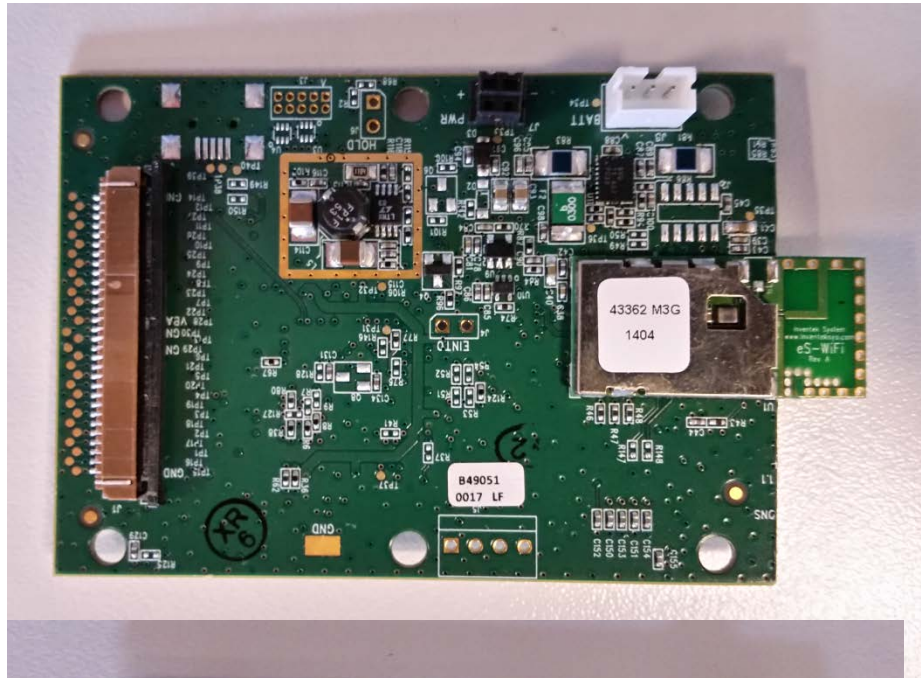

OXW-DS0028 Internal

WiFi Module – Internal Photo

OXW-DS0028 900MHz Radio Board (PA0002)

OXW-DS0028 Board Stack Bottom View

OXW-DS0028 WiFi Board (PA0021)