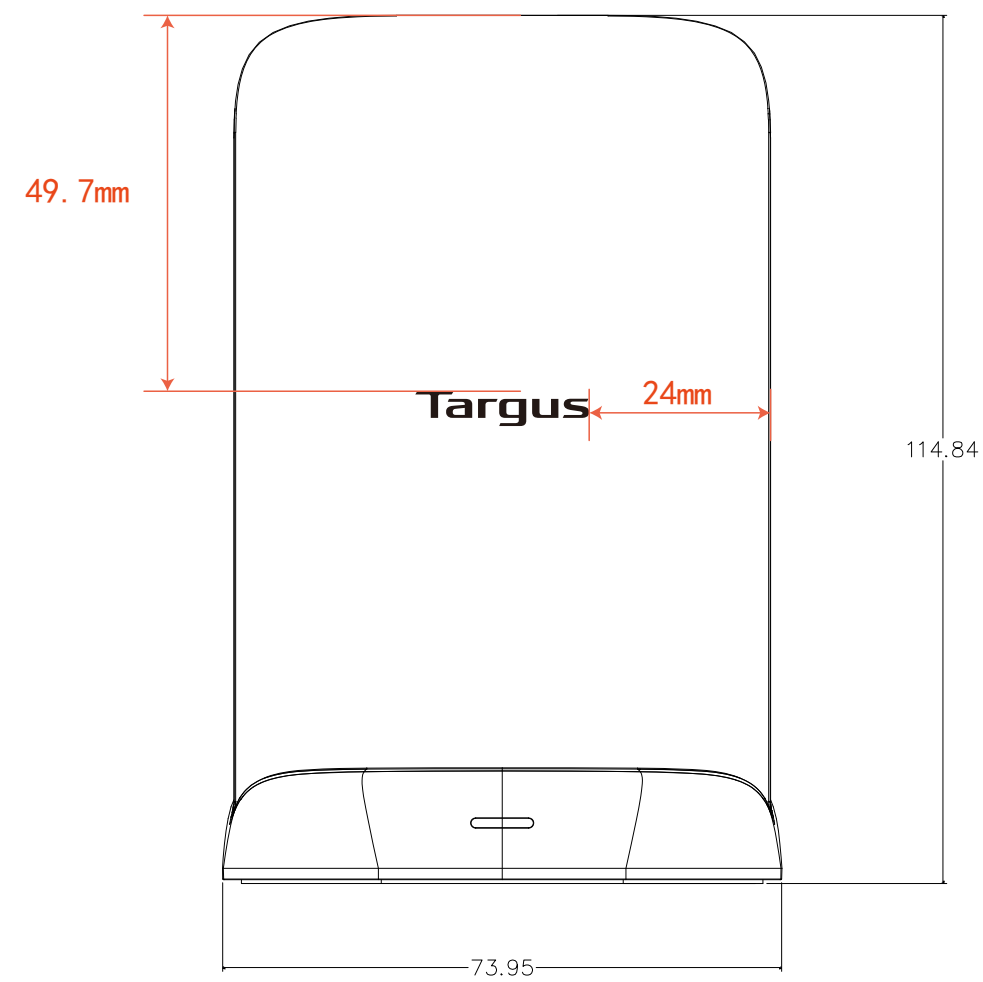

PROJECT: APW 110 Wireless Charging Stand Logo Size and Placement

REVISED:

CREATED: 08-03-2021

黑色外壳

Targus

2019代表生产年
09代表生产月
000001 流水号
请勿自行篡改

53x44.5mm
上下左右居中
印字镭雕

Targus

23x4.6mm
左右居中
丝印 17-0000 TPX

logo size and color

scale 1:1