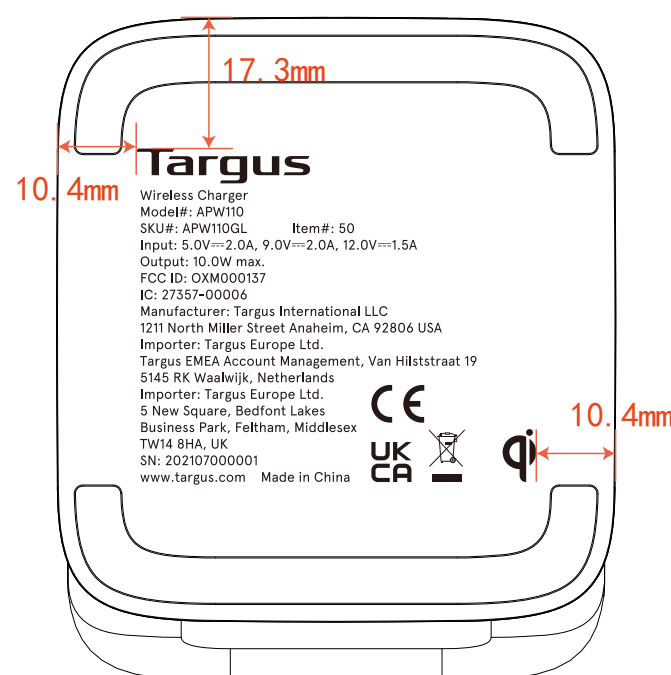

PROJECT: APW 110 Wireless Charging Stand Logo Size and Placement

REVISED:

CREATED: 08-03-2021

黑色外壳

Targus

2019代表生产年
09代表生产月
000001 流水号
请勿自行篡改

53x44.5mm
上下左右居中
印字镭雕

Targus

23x4.6mm
左右居中
丝印 17-0000 TPX

logo size and color

scale 1:1