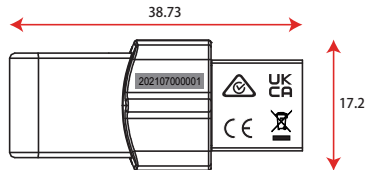

FC  
SIZE: 2.86 mm \* 2.41 mm

  
SIZE: 4.469 mm \* 3.034 mm

UK  
CA  
SIZE: 3.041 mm \* 3.039 mm

  
SIZE: 2.678 mm \* 3.88 mm

CE  
SIZE: 3.835 mm \* 2.736 mm

202107000001  
SIZE: 9 mm \* 2 mm