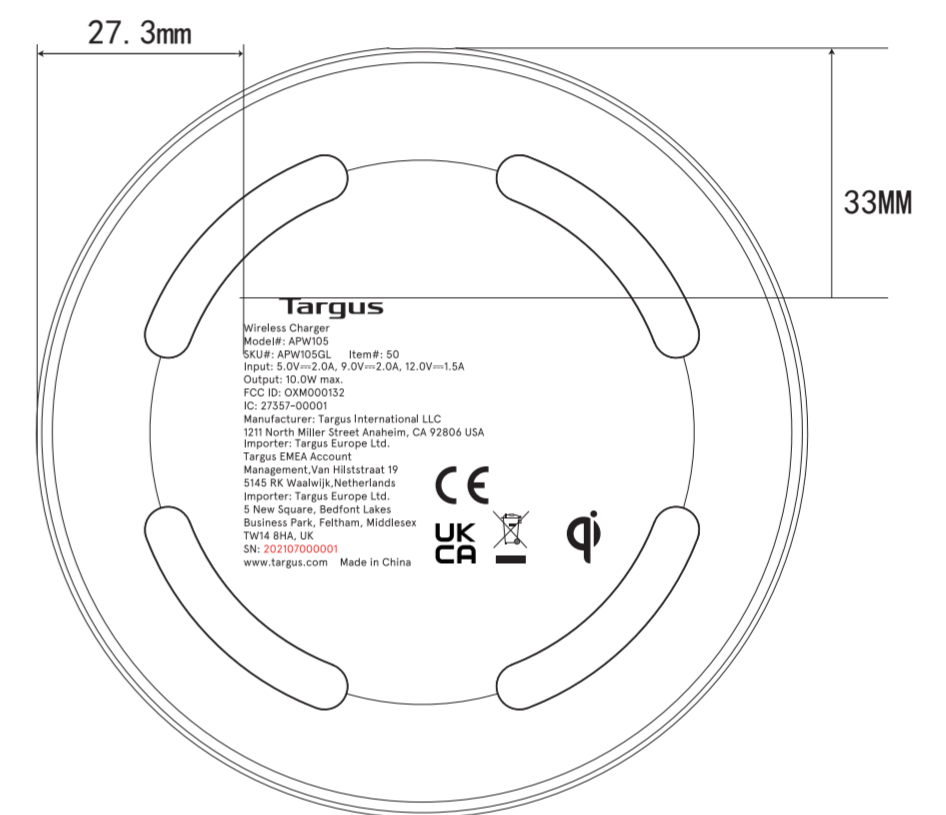

47. 2x35. 7mm

Apercu
4pt