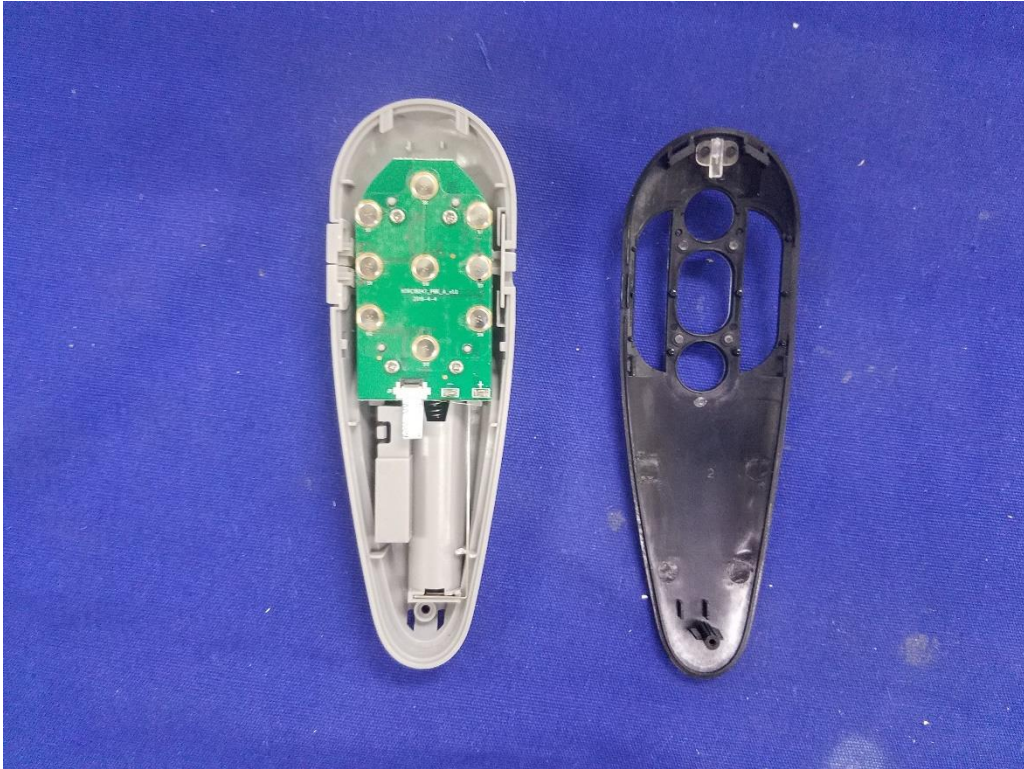

Internal Photos

BT& 2.4G SRD Antenna