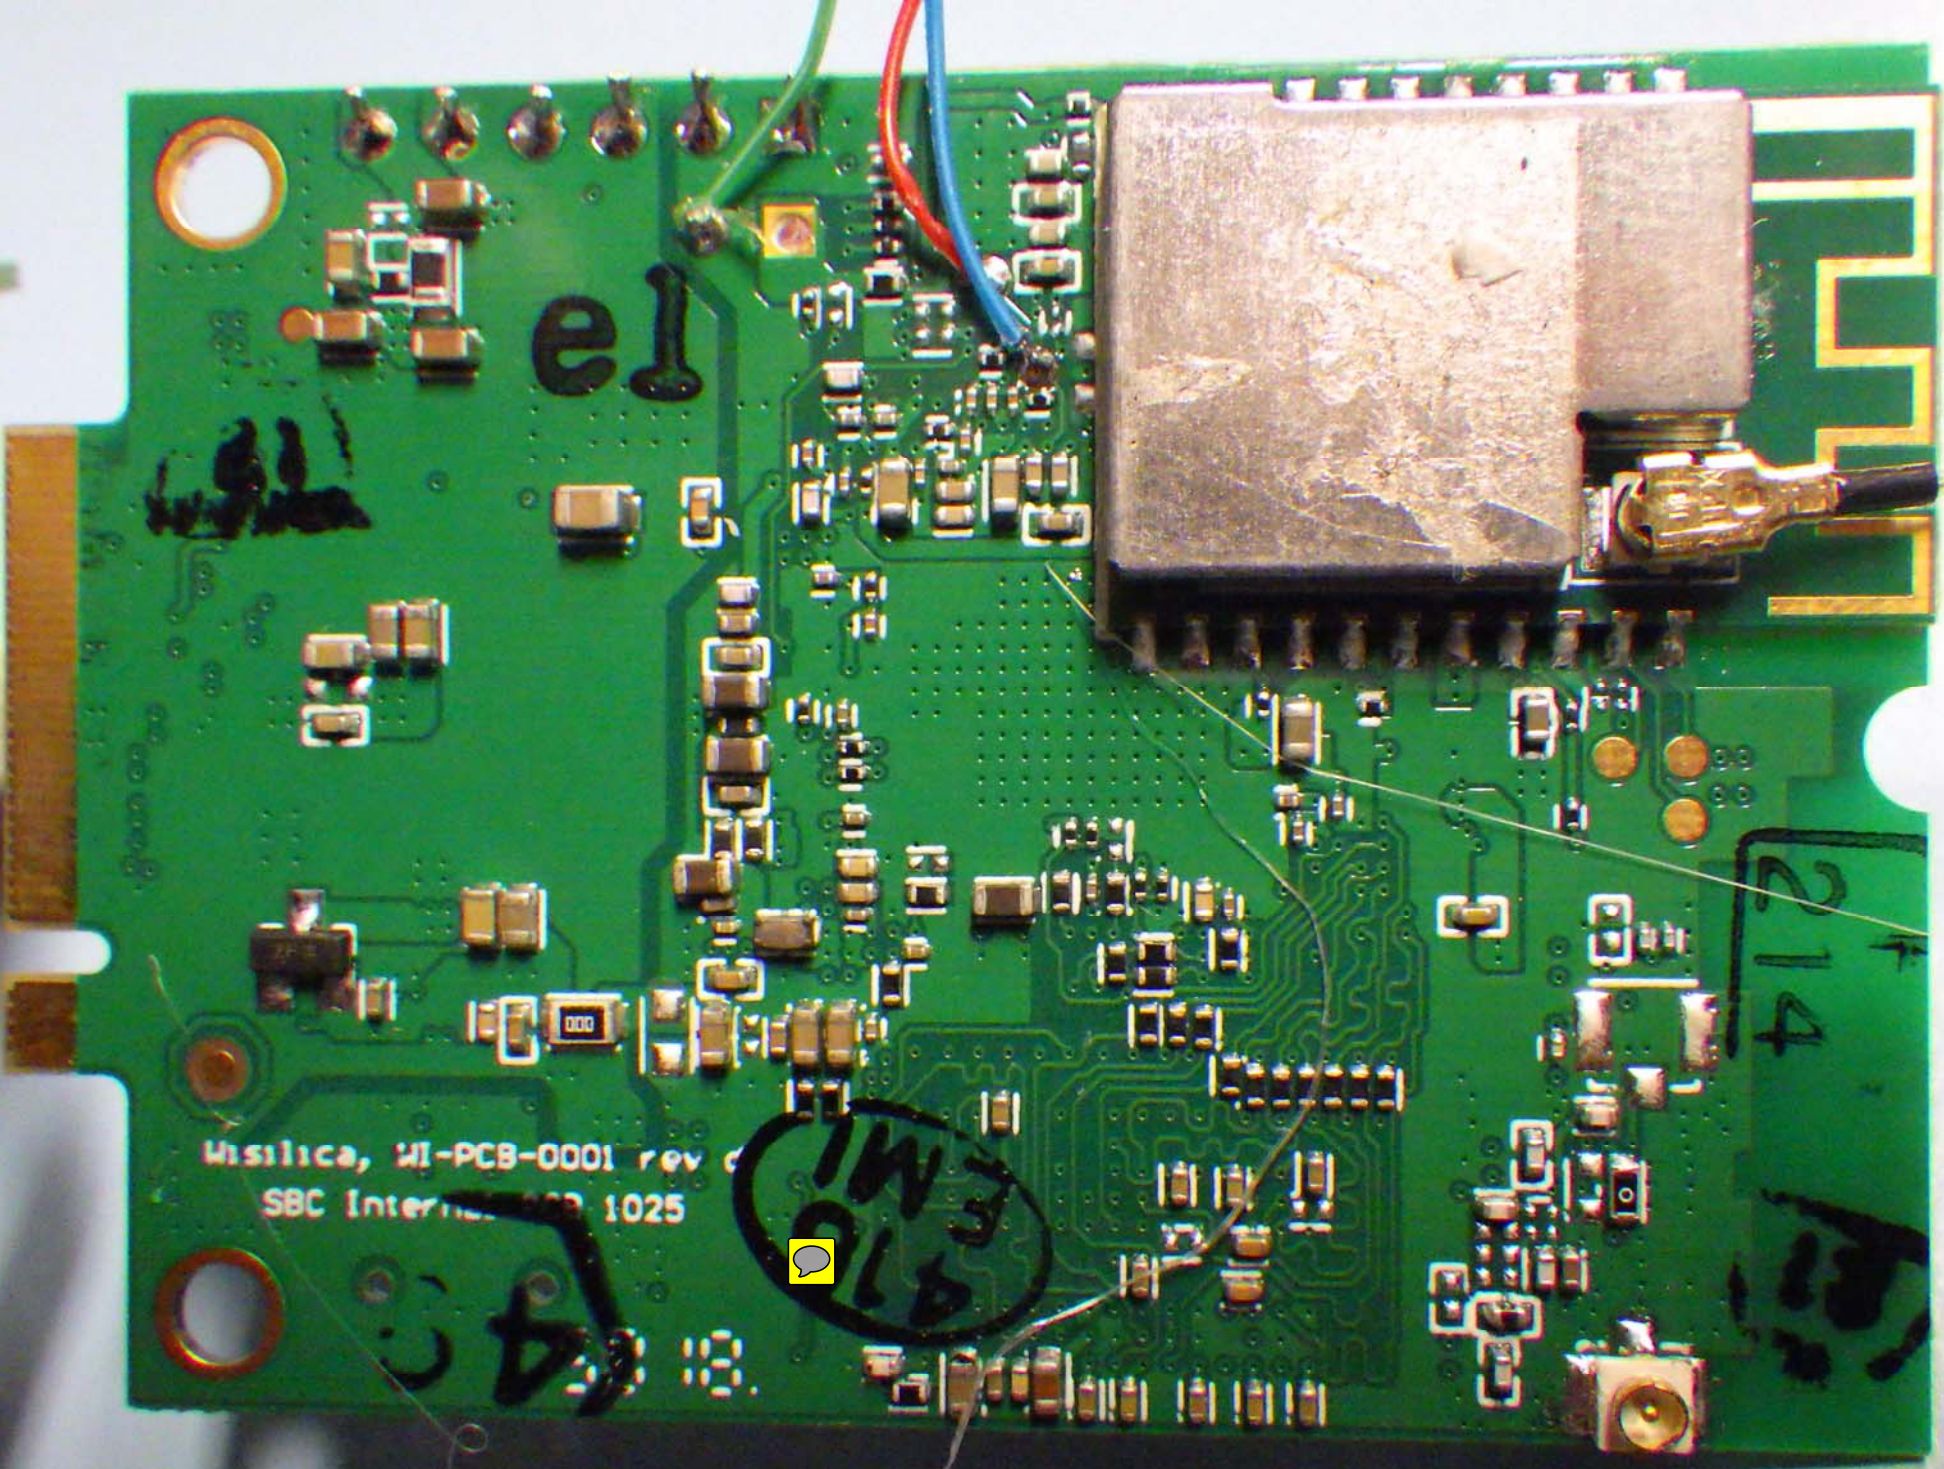

er

214

FM
970

Mitsuba, MI-PCB-0001 rev 0
SBC Internat... 1025