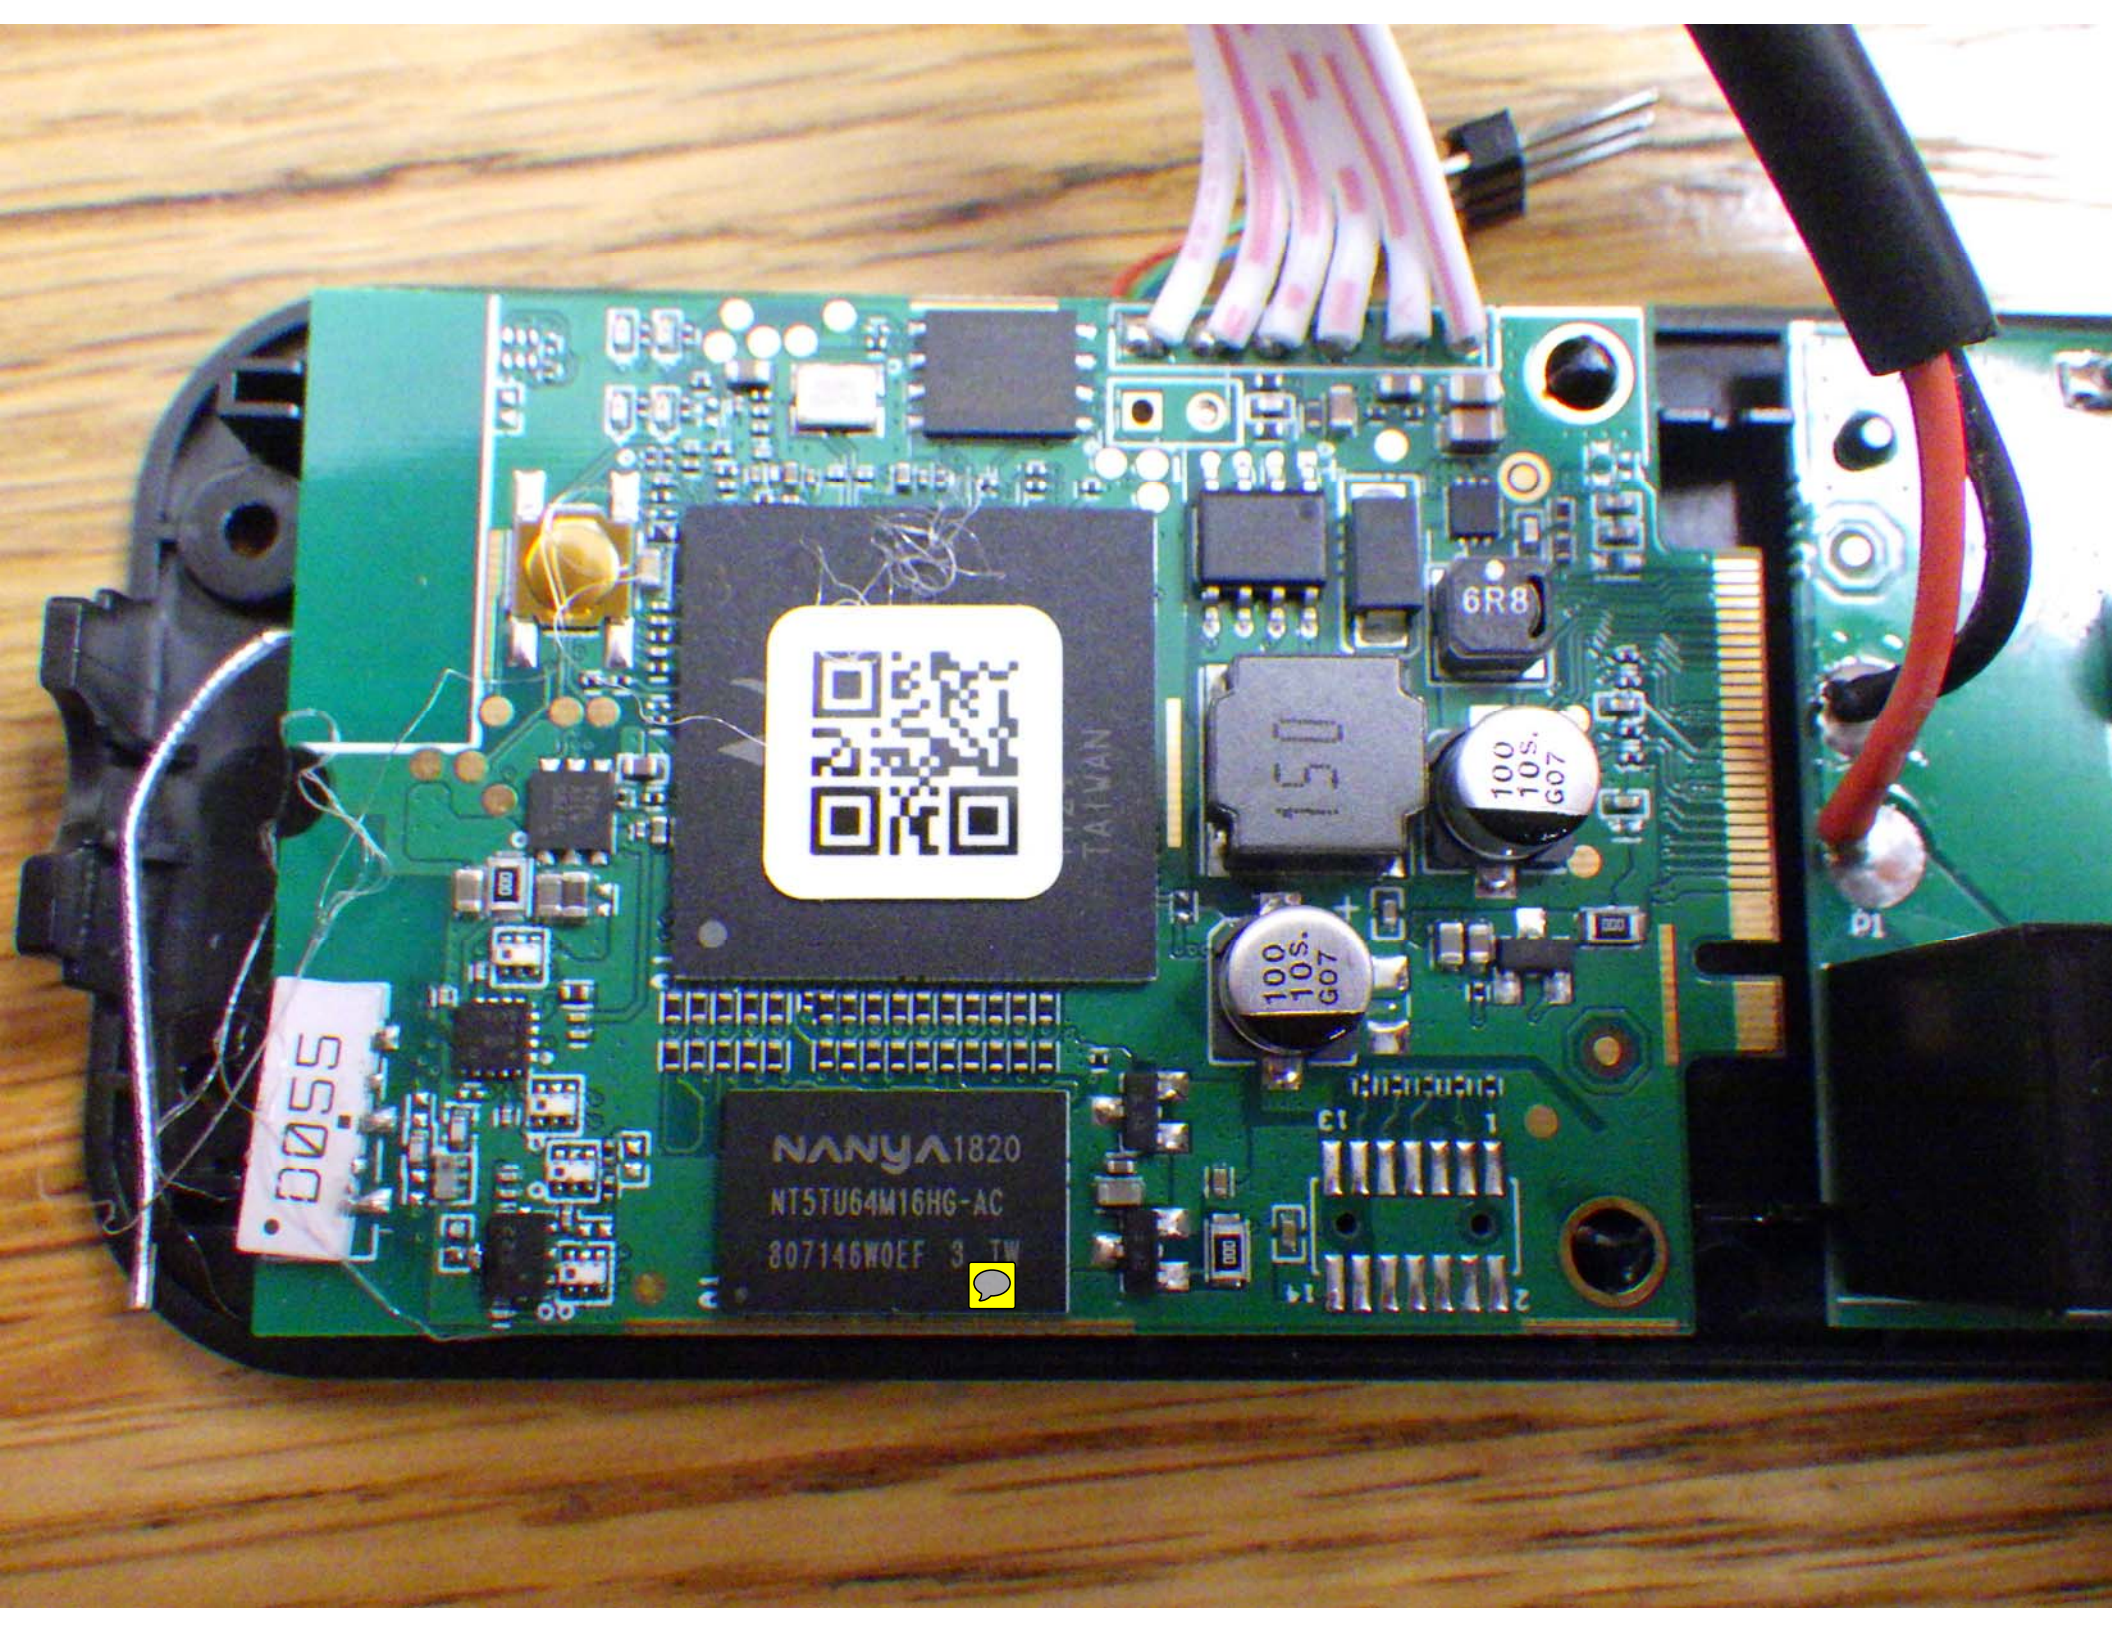

TAIWAN

0055

NANYA 1820
NT5TU64M16HG-AC
807146W0EF 3 TW

6R8

150

100
10S
G07

100
10S
G07

D1