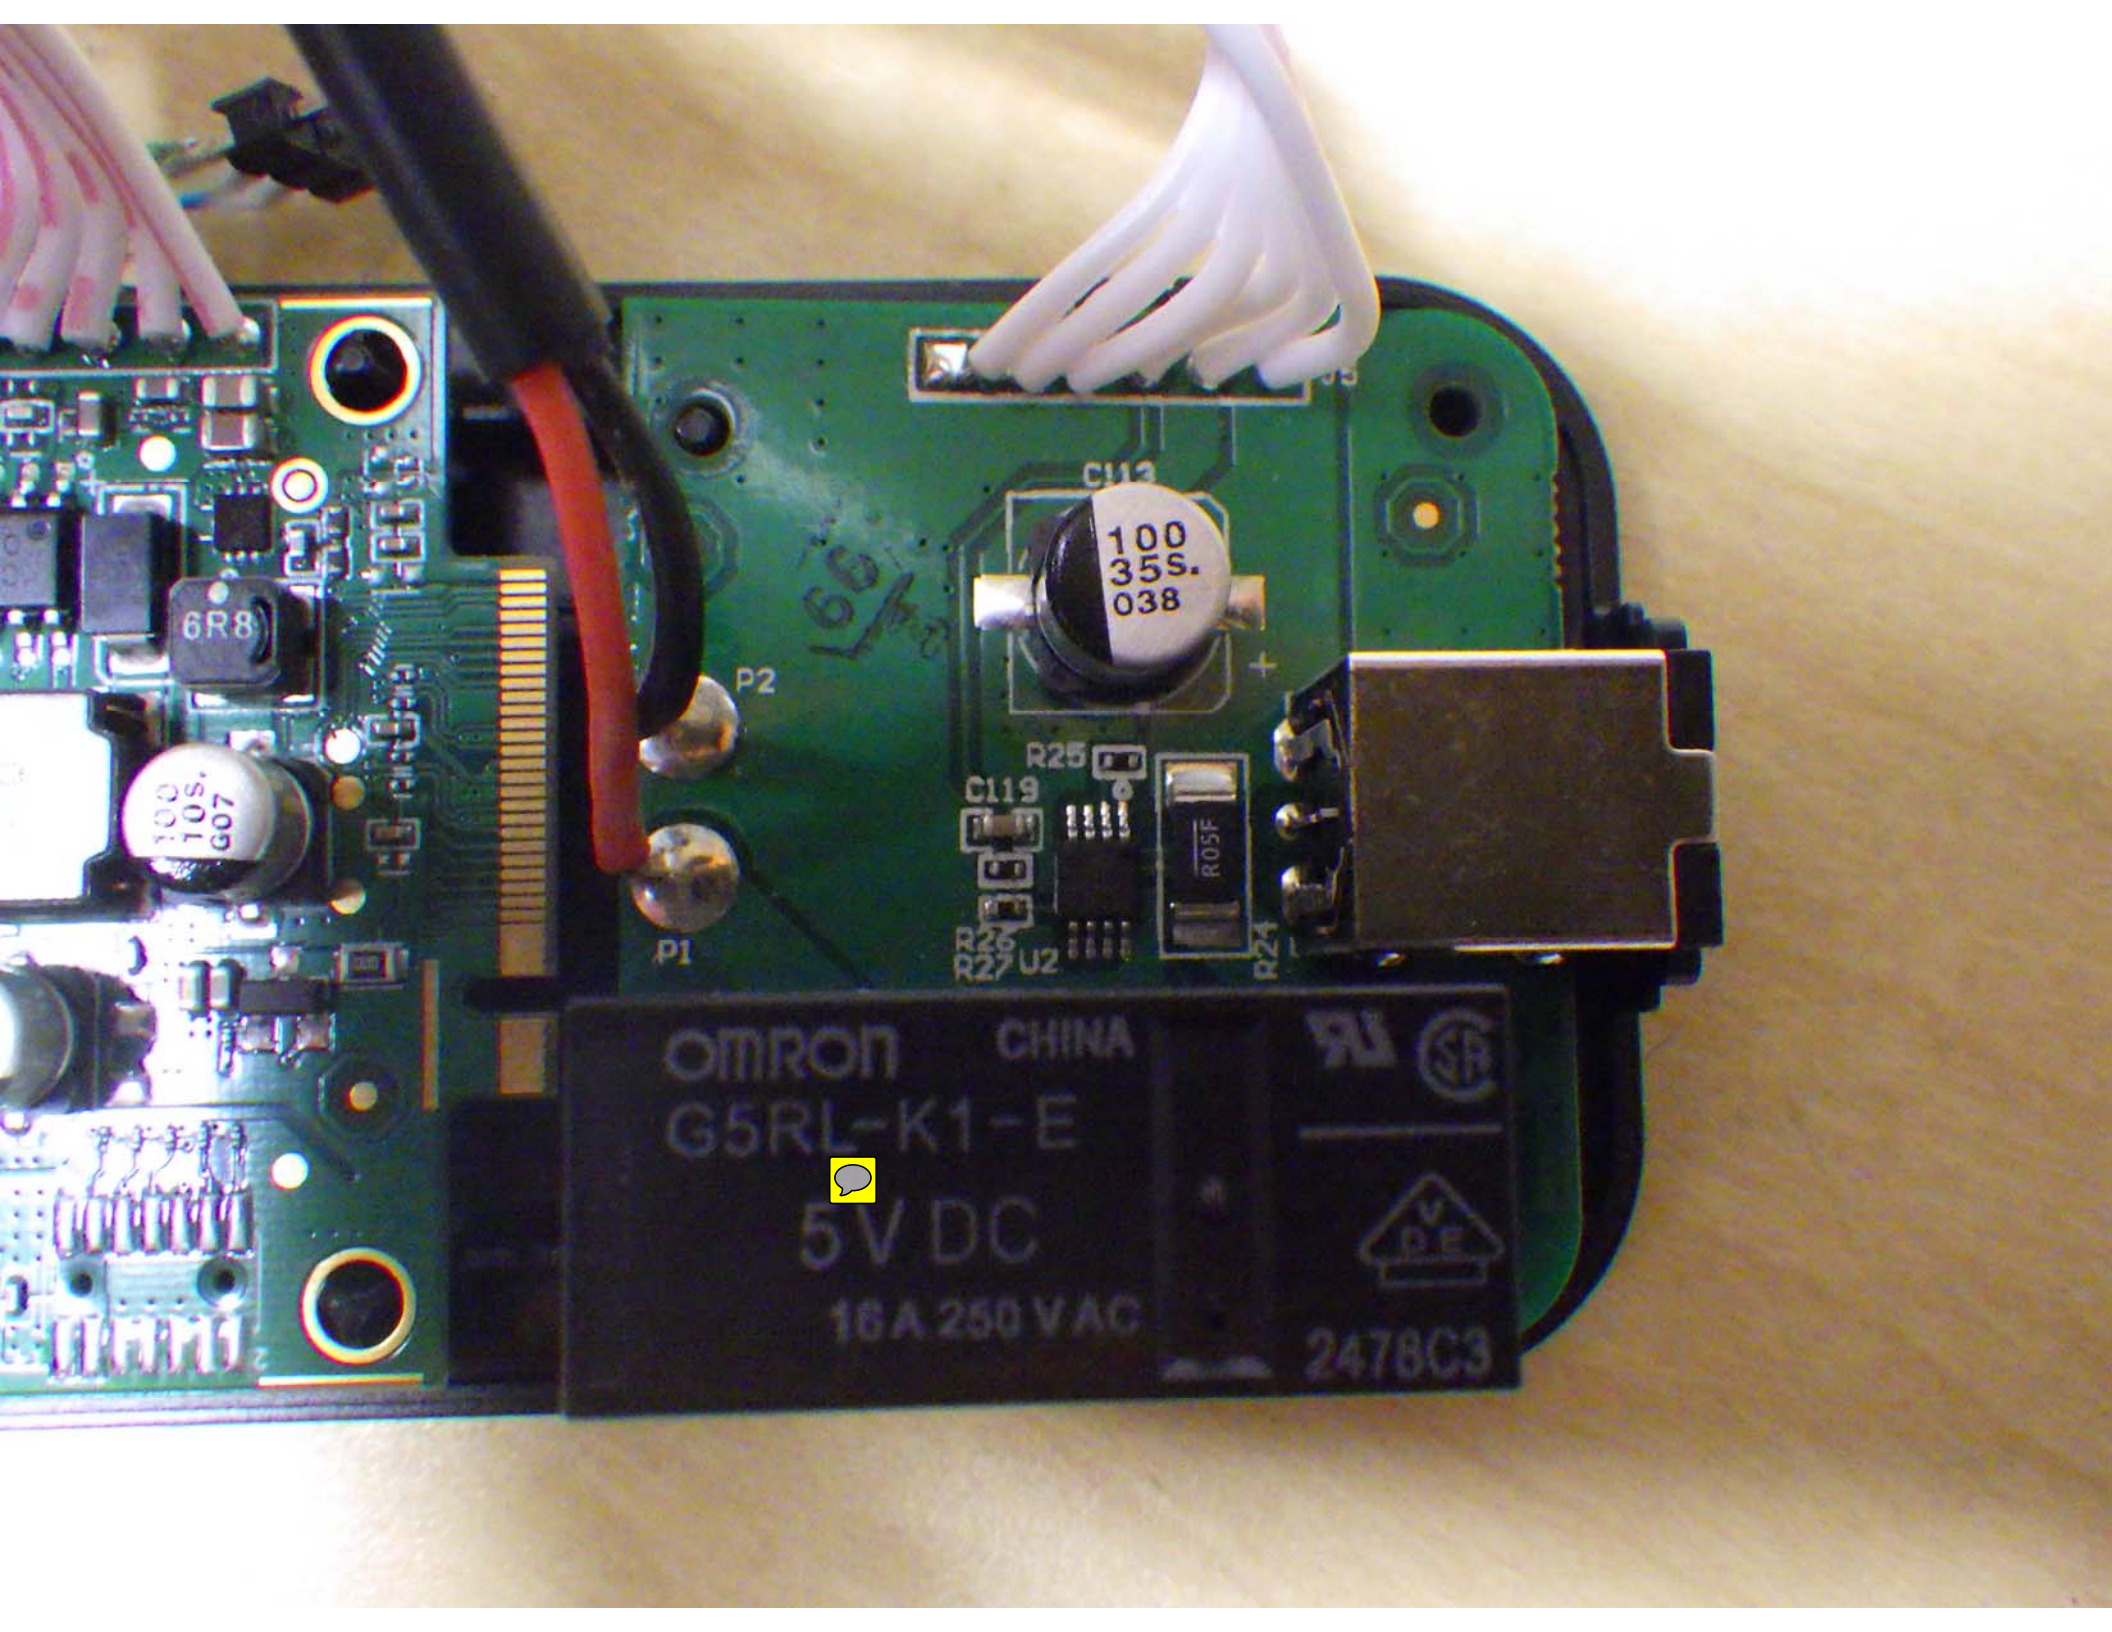

FM  
970

Mitsuba, MI-PCB-0001 rev 0  
SBC Internat... 1025

White ribbon cable header

C113

100  
35S.  
038

P2

6R8

100S.  
10S.  
G07