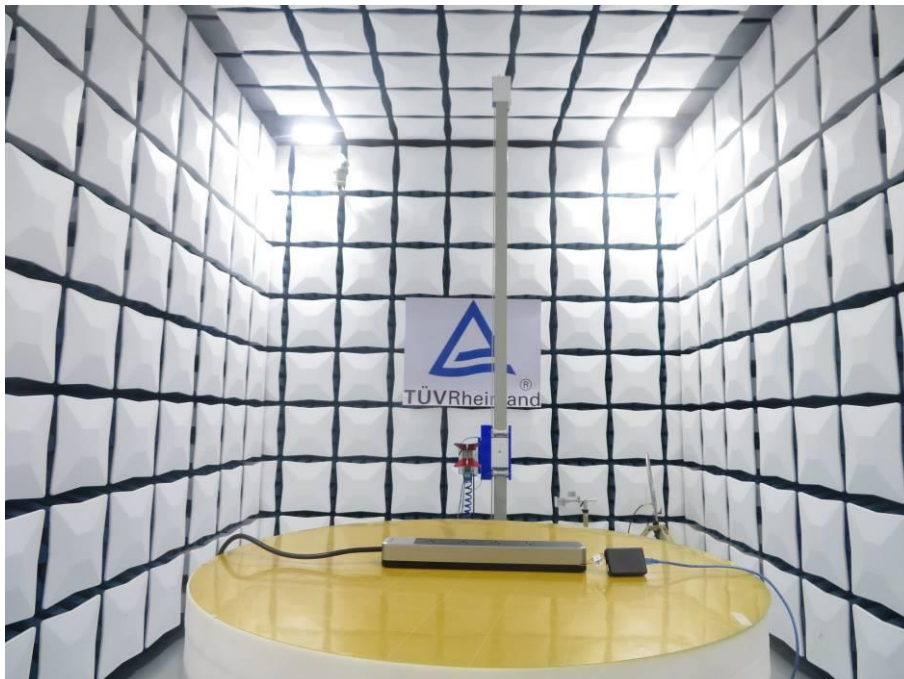

Appendix B: Photographs of the Test Set-Up

APPENDIX B: PHOTOGRAPHS OF THE TEST SET-UP	1
PHOTOGRAPH 1: SETUP PHOTO FOR RADIATED SPURIOUS EMISSION, 30MHz ~ 1GHz	2
PHOTOGRAPH 2: SETUP PHOTO FOR RADIATED SPURIOUS EMISSION, ABOVE 1GHz.....	2
PHOTOGRAPH 3: SET-UP PHOTO FOR CONDUCTED EMISSION ON AC MAINS.....	3

Photograph 1: Setup photo for Radiated Spurious Emission, 30MHz ~ 1GHz

Photograph 2: Setup photo for Radiated Spurious Emission, Above 1GHz

Photograph 3: Set-up photo for Conducted Emission on AC Mains