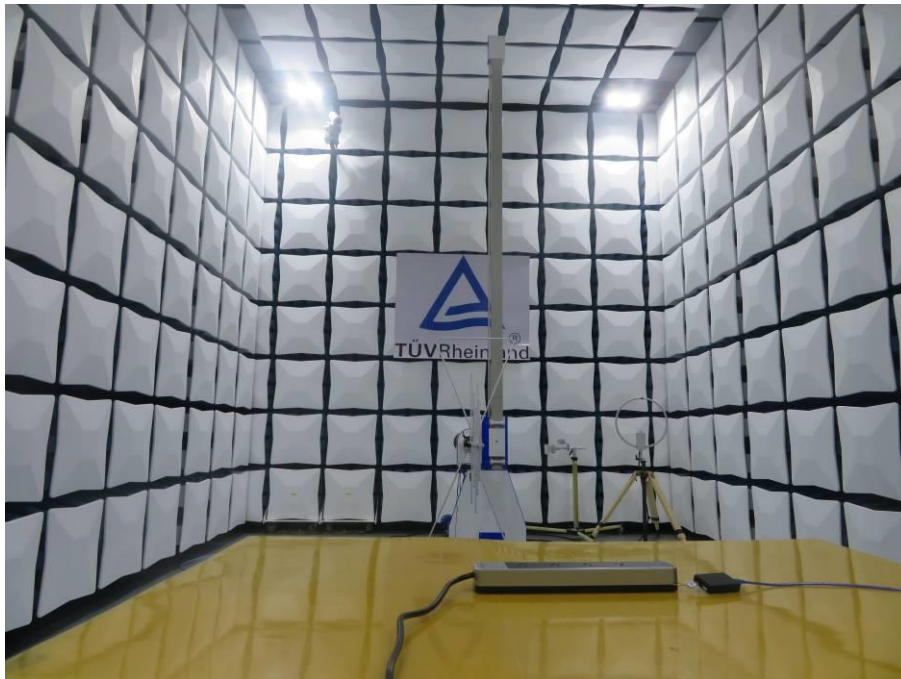

Appendix B: Photographs of the Test Set-Up

APPENDIX B: PHOTOGRAPHS OF THE TEST SET-UP	1
PHOTOGRAPH 1: SETUP PHOTO FOR RADIATED SPURIOUS EMISSION, 30MHz ~ 1GHz	2
PHOTOGRAPH 2: SETUP PHOTO FOR RADIATED SPURIOUS EMISSION, ABOVE 1GHz.....	2
PHOTOGRAPH 3: SET-UP PHOTO FOR CONDUCTED EMISSION ON AC MAINS.....	3

Photograph 1: Setup photo for Radiated Spurious Emission, 30MHz ~ 1GHz

Photograph 2: Setup photo for Radiated Spurious Emission, Above 1GHz

Photograph 3: Set-up photo for Conducted Emission on AC Mains