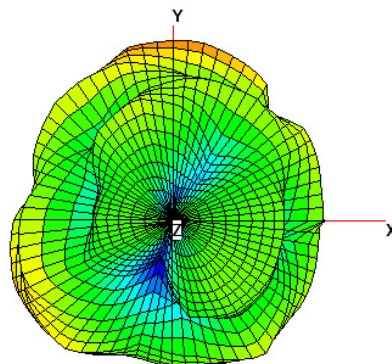

Dongle

Theta

Azimuth = 0.0
Elevation = 0.0
Roll = 0.0

Phi

Azimuth = 0.0
Elevation = 0.0
Roll = 0.0

Total

Azimuth = 0.0
Elevation = 0.0
Roll = 0.0