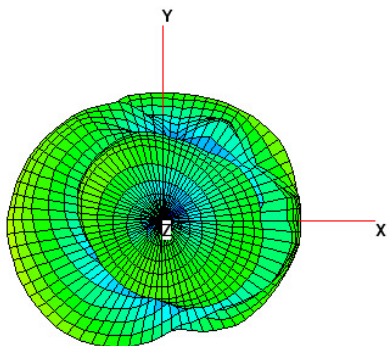

Dongle

Theta

Azimuth = 0.0
Elevation = 0.0
Roll = 0.0

Phi

Azimuth = 0.0
Elevation = 0.0
Roll = 0.0

Total

Azimuth = 0.0
Elevation = 0.0
Roll = 0.0