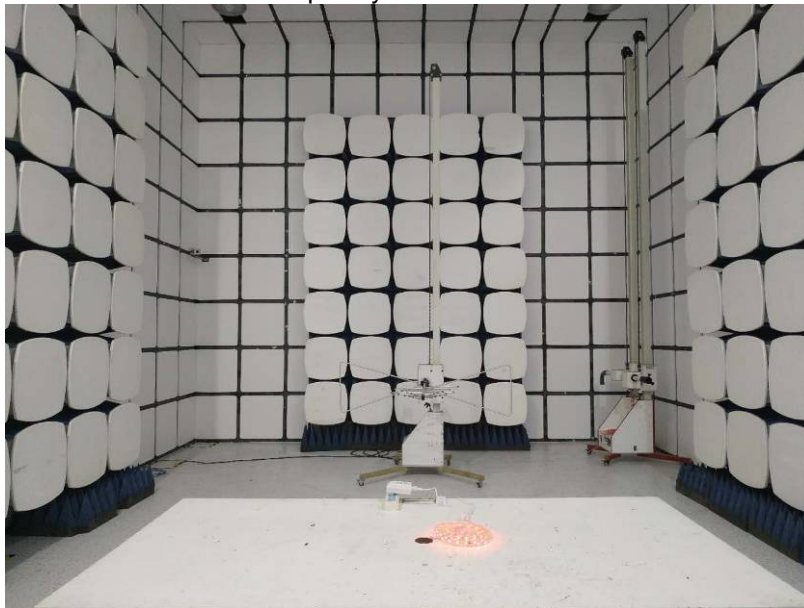

### Conducted Emissions

### Radiated Spurious Emissions

Test Frequency From 30MHz-1000MHz

Test frequency from 1GHz-25GHz