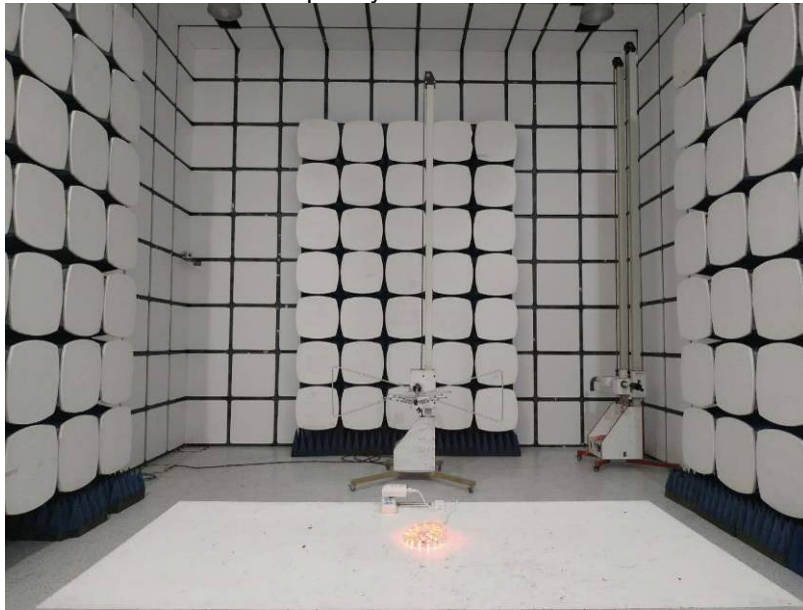

### Conducted Emissions

### Radiated Spurious Emissions Test Frequency From 30MHz-1000MHz

Test frequency from 1GHz-25GHz