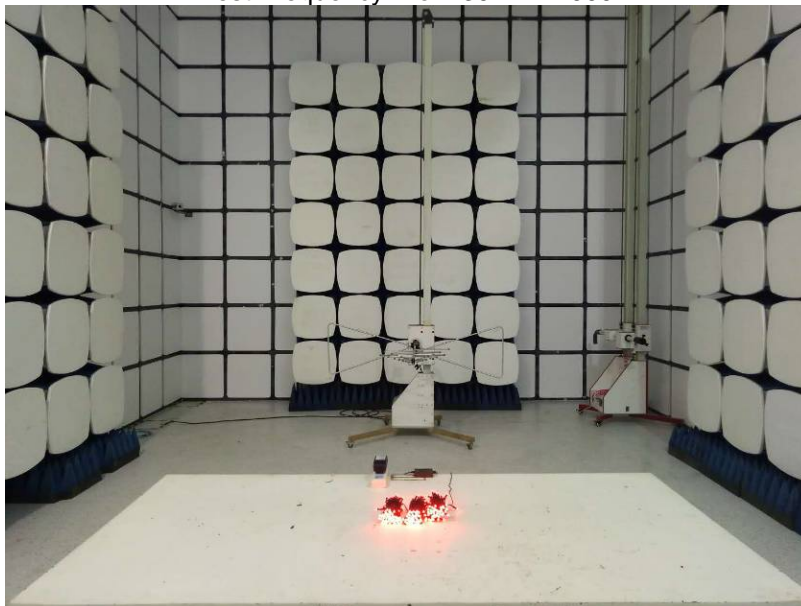

Conducted Emissions

Radiated Spurious Emissions
Test Frequency From 30MHz-1000MHz

Test frequency from 1GHz-25GHz