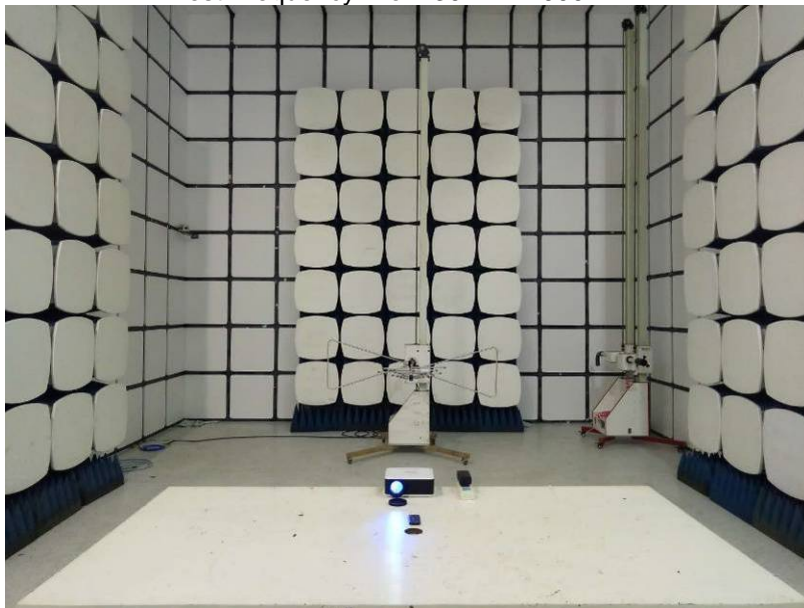

Conducted Emissions

Radiated Spurious Emissions
Test Frequency From 30MHz-1000MHz

Test frequency from 1GHz-25GHz