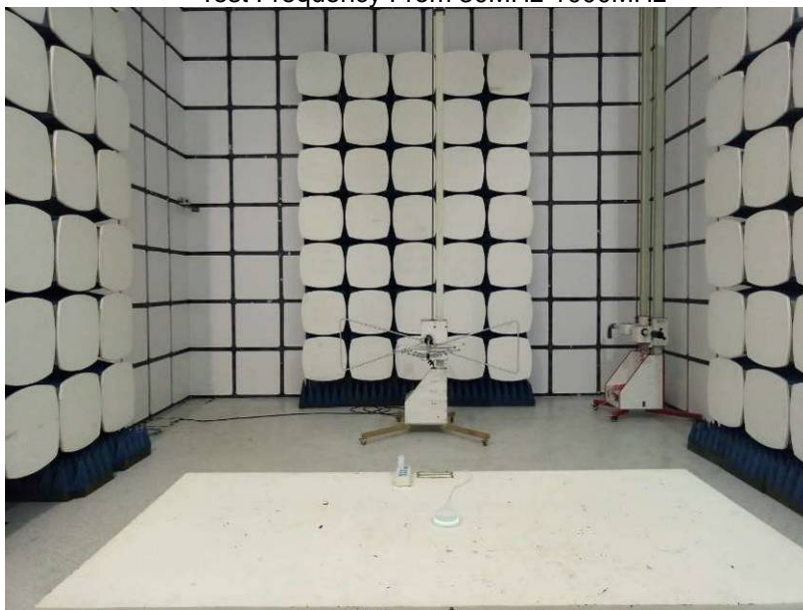

Conducted Emissions

Radiated Spurious Emissions Test Frequency From 30MHz-1000MHz

Test frequency from 1GHz-25GHz