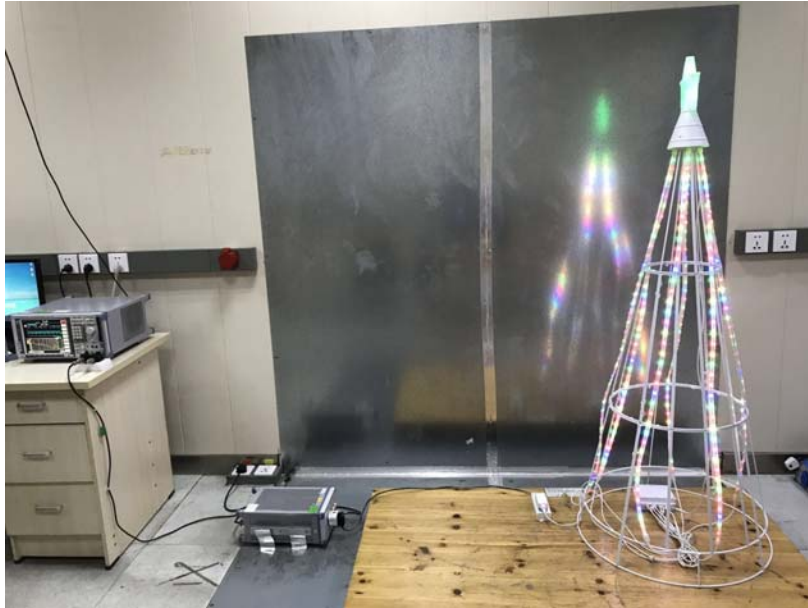

Conducted Emissions

Radiated Spurious Emissions Test Frequency From 30MHz-1000MHz

Test frequency from 1GHz-18GHz

Test frequency from 18GHz-25GHz