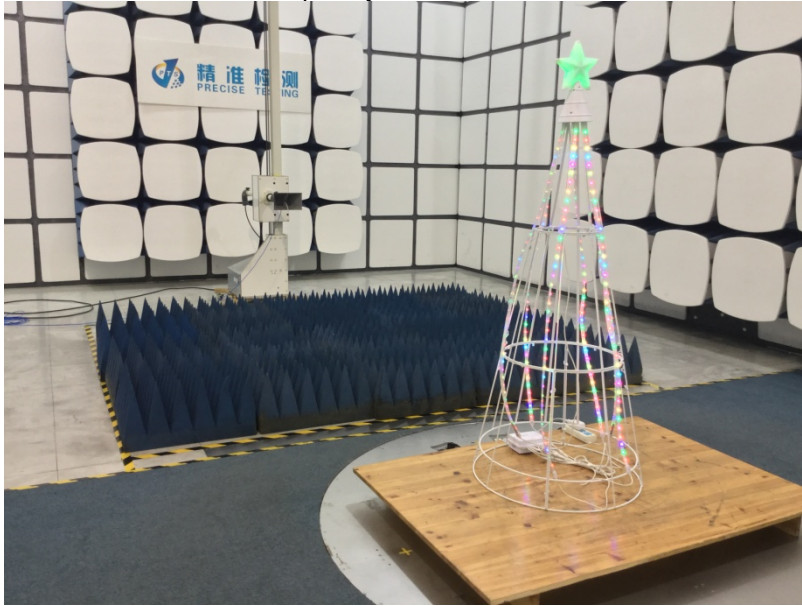

Conducted Emissions

Radiated Spurious Emissions Test Frequency From 30MHz-1000MHz

Test frequency from 1GHz-18GHz

Test frequency from 18GHz-25GHz