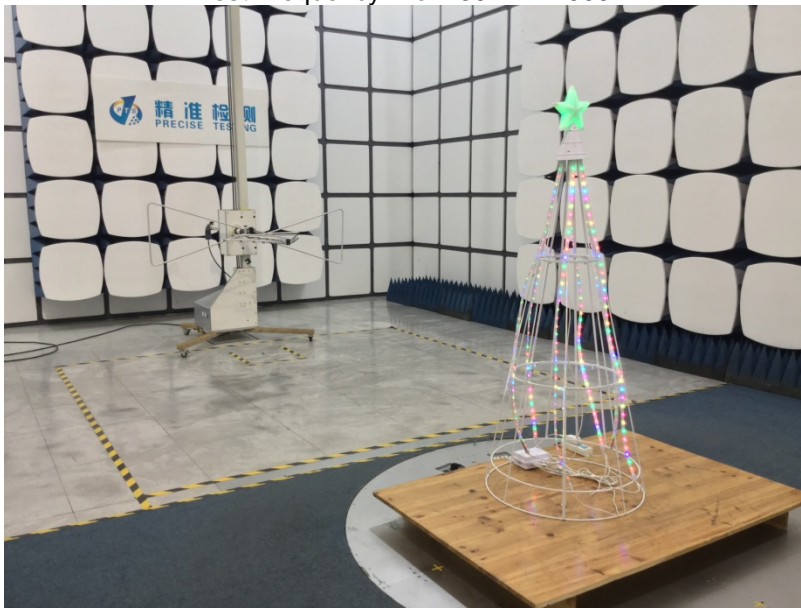

Conducted Emissions

Radiated Spurious Emissions Test Frequency From 30MHz-1000MHz

Test frequency from 1GHz-18GHz

Test frequency from 18GHz-25GHz