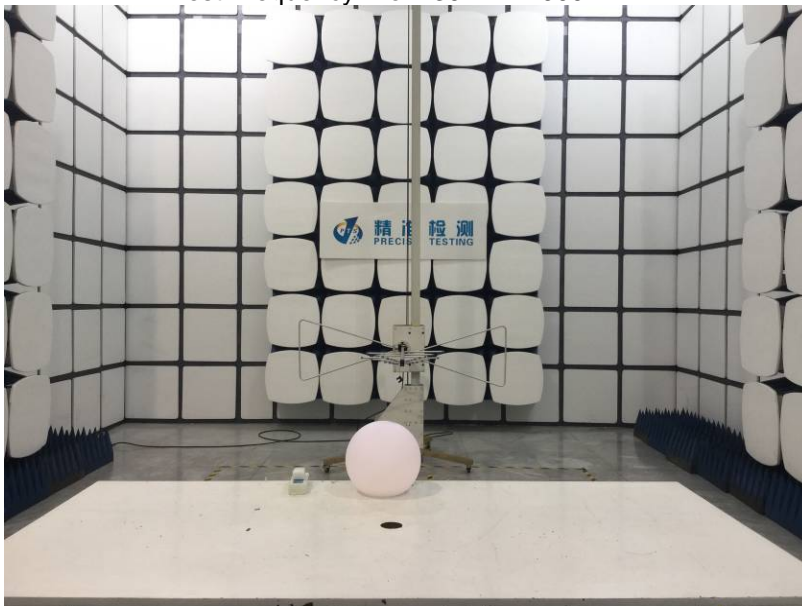

Conducted Emissions

Radiated Spurious Emissions Test Frequency From 30MHz-1000MHz

Test frequency from 1GHz-18GHz

Test frequency from 18GHz-25GHz