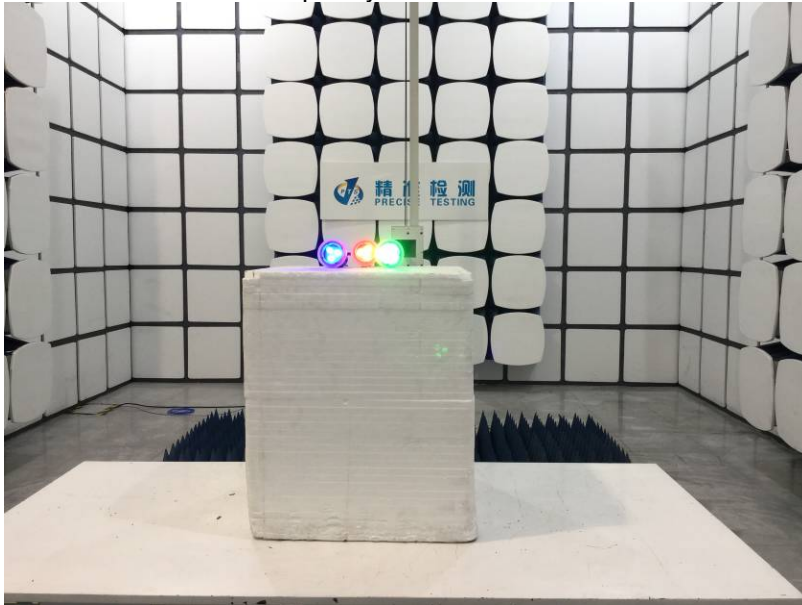

Conducted Emissions

Radiated Spurious Emissions Test Frequency From 30MHz-1000MHz

Test frequency from 1GHz-18GHz

Test frequency from 18GHz-25GHz