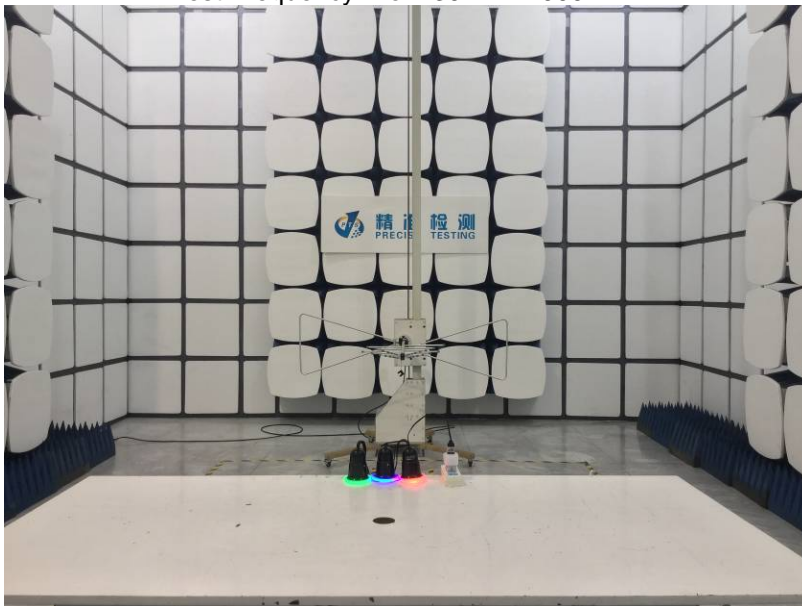

Conducted Emissions

Radiated Spurious Emissions Test Frequency From 30MHz-1000MHz

Test frequency from 1GHz-18GHz

Test frequency from 18GHz-25GHz