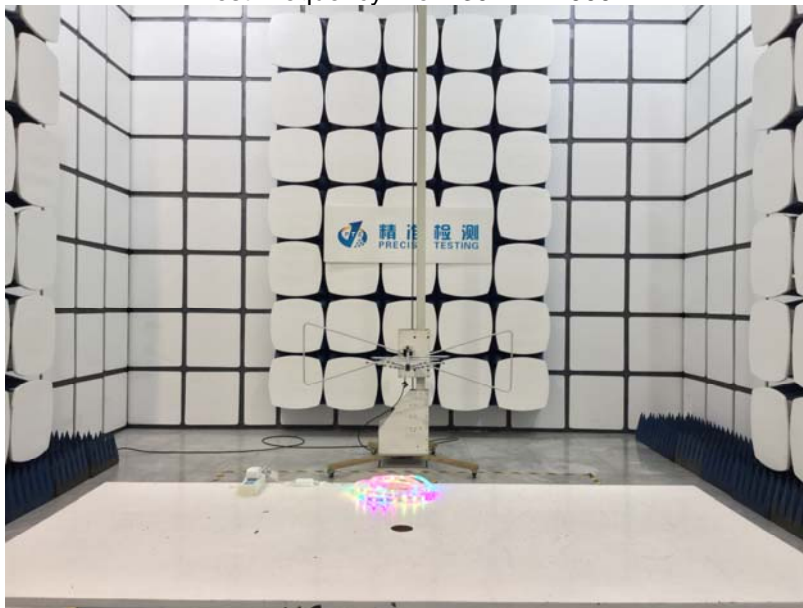

Conducted Emissions

Radiated Spurious Emissions Test Frequency From 30MHz-1000MHz

Test frequency from 1GHz-18GHz

Test frequency from 18GHz-25GHz