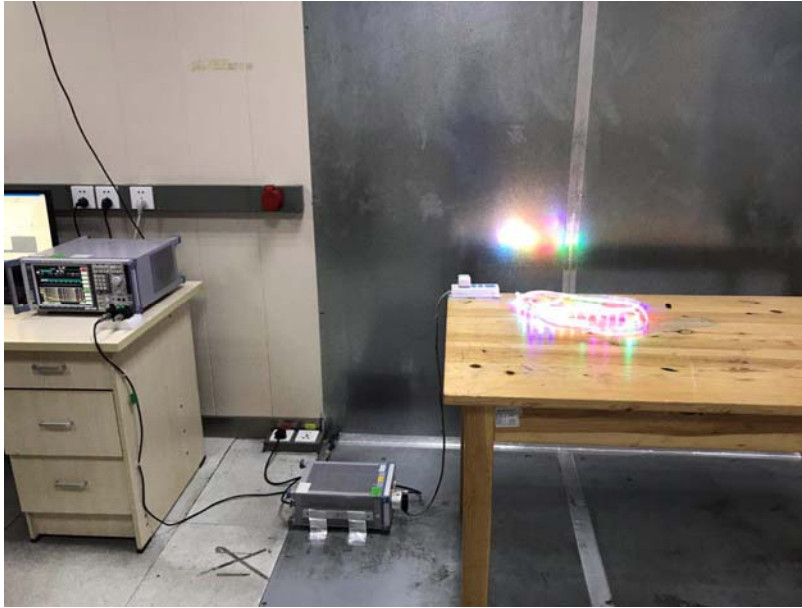

Conducted Emissions

Radiated Spurious Emissions Test Frequency From 30MHz-1000MHz

Test frequency from 1GHz-18GHz

Test frequency from 18GHz-25GHz