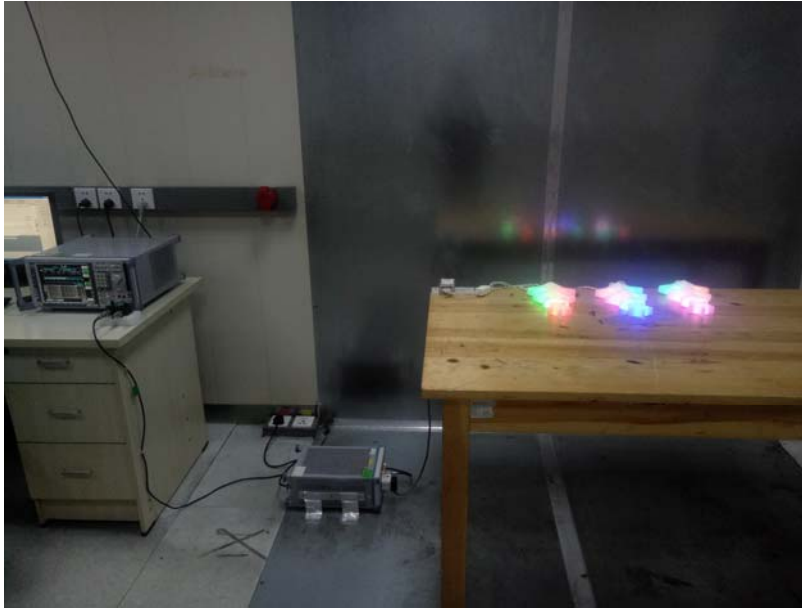

Conducted Emissions

Radiated Spurious Emissions Test Frequency From 30MHz-1000MHz

Test frequency from 1GHz-18GHz

Test frequency from 18GHz-25GHz