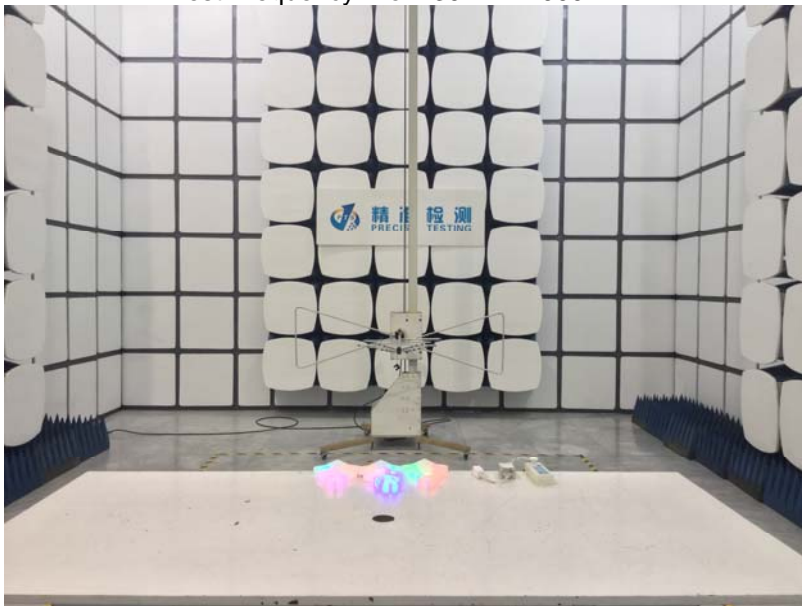

Conducted Emissions

Radiated Spurious Emissions Test Frequency From 30MHz-1000MHz

Test frequency from 1GHz-18GHz

Test frequency from 18GHz-25GHz