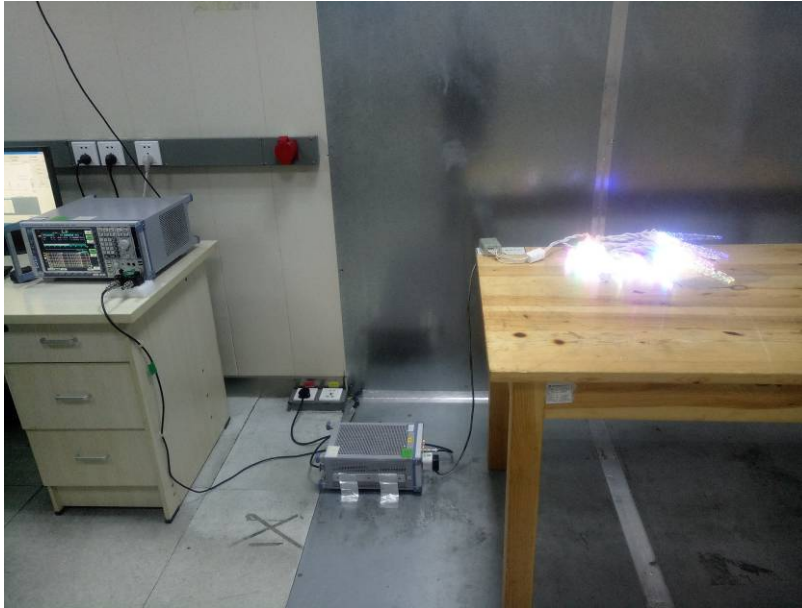

Conducted Emissions

Radiated Spurious Emissions Test Frequency From 30MHz-1000MHz

Test frequency from 1GHz-18GHz

Test frequency from 18GHz-25GHz