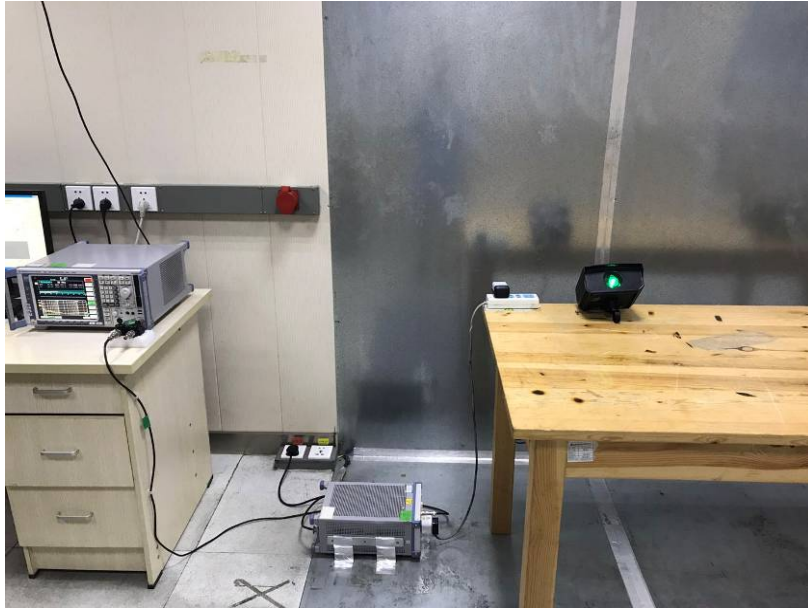

Conducted Emissions

Radiated Spurious Emissions Test Frequency From 30MHz-1000MHz

Test frequency from 1GHz-18GHz

Test frequency from 18GHz-25GHz