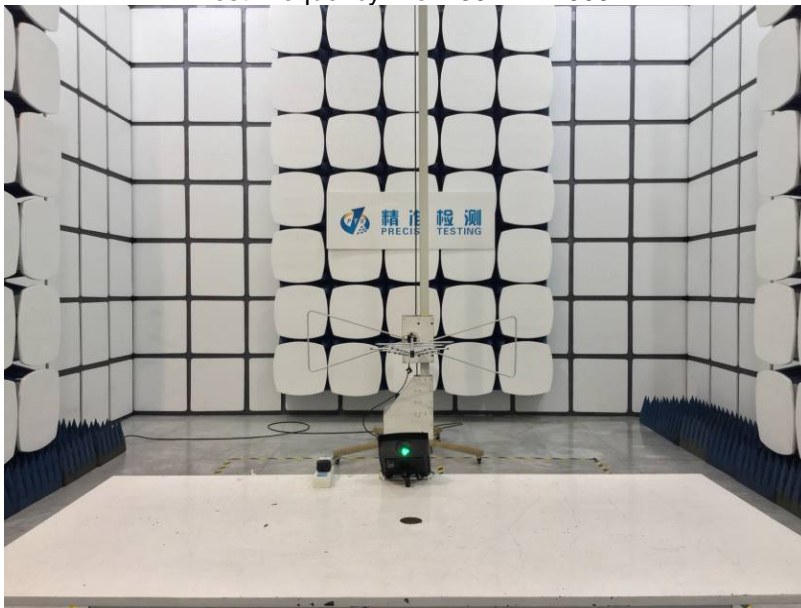

Conducted Emissions

Radiated Spurious Emissions Test Frequency From 30MHz-1000MHz

Test frequency from 1GHz-18GHz

Test frequency from 18GHz-25GHz