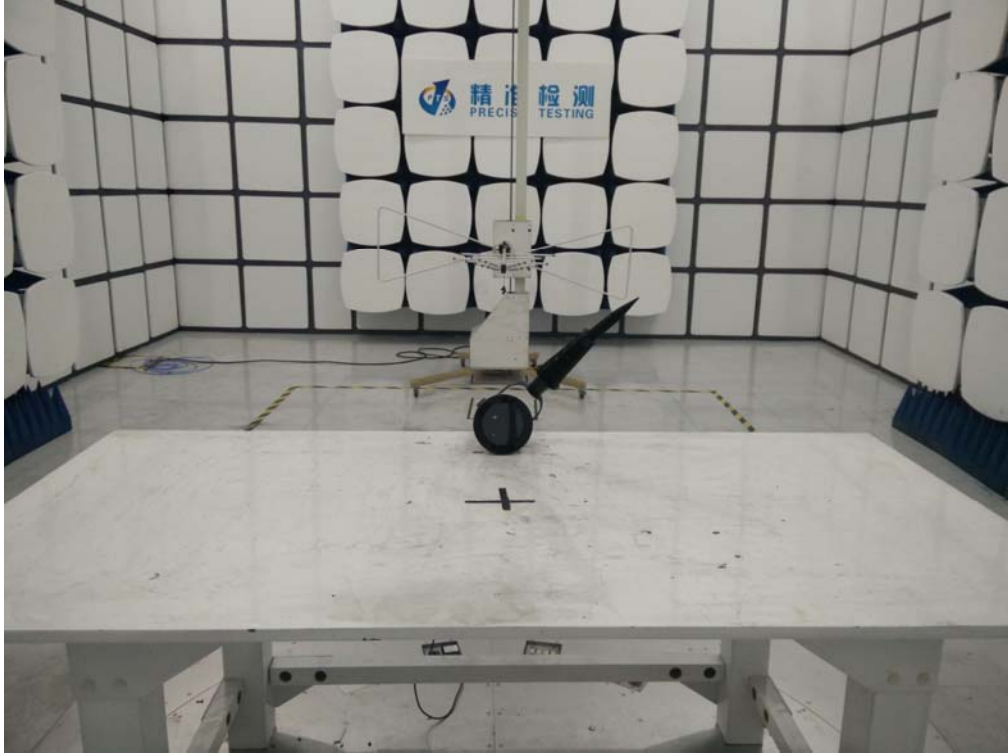

## 7 Test Setup

Radiated Emission  
From 30MHz-1000MHz

Above 1GHz

CONDUCTED EMISSION TEST