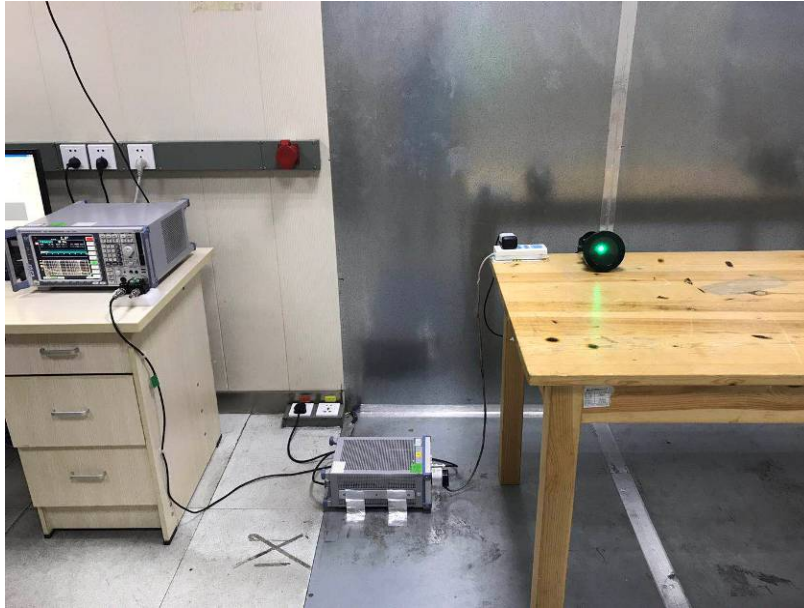

### Conducted Emissions

### Radiated Spurious Emissions Test Frequency From 30MHz-1000MHz

Test frequency from 1GHz-18GHz

Test frequency from 18GHz-25GHz