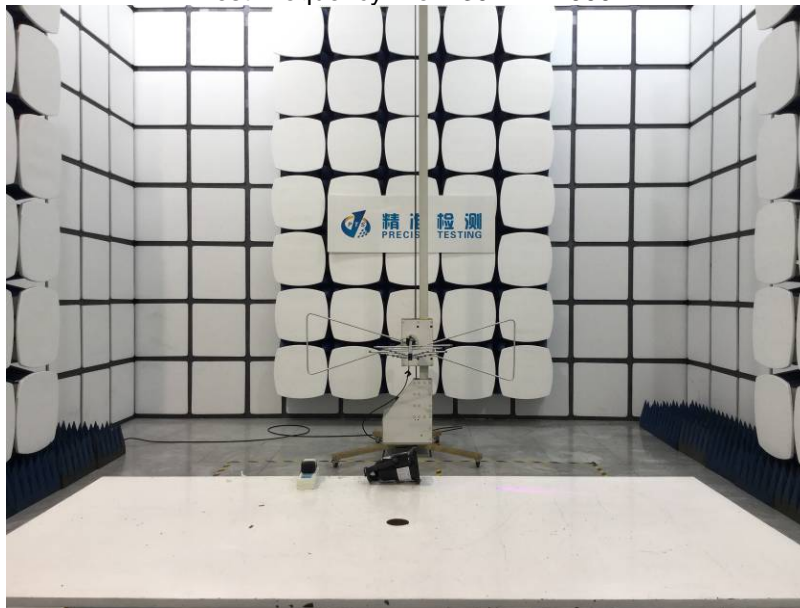

### Conducted Emissions

### Radiated Spurious Emissions Test Frequency From 30MHz-1000MHz

Test frequency from 1GHz-18GHz

Test frequency from 18GHz-25GHz