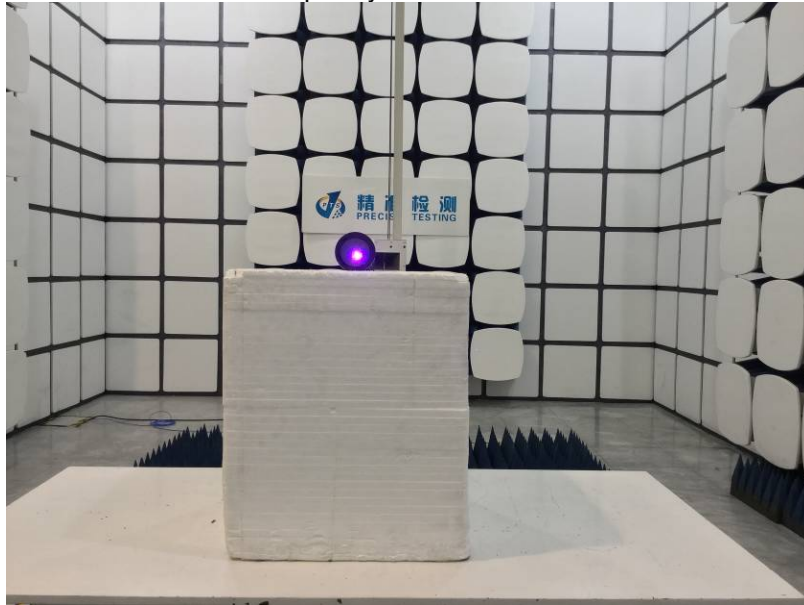

### Conducted Emissions

### Radiated Spurious Emissions Test Frequency From 30MHz-1000MHz

Test frequency from 1GHz-18GHz

Test frequency from 18GHz-25GHz