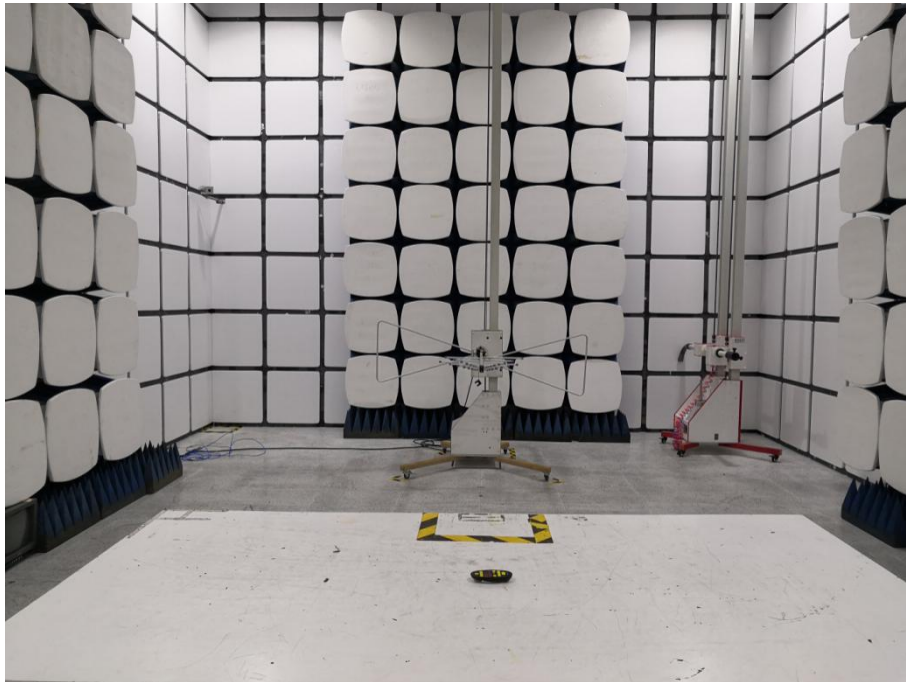

FCC ID: OXGAL28TX

Radiated Spurious Emissions
From 30MHz-1000MHz

Above 1GHz