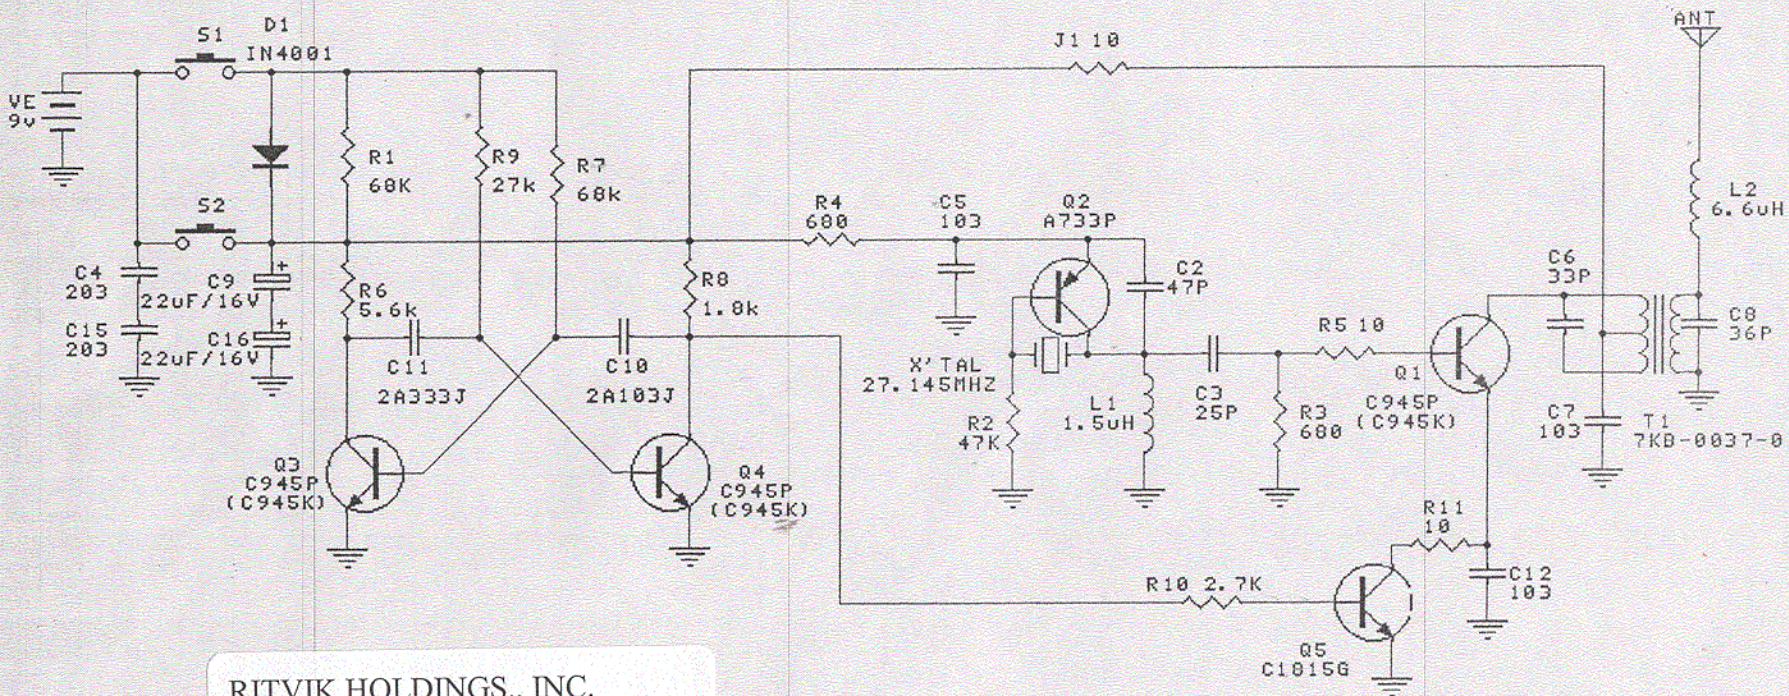

# TRANSMITTER CIRCUIT

RITVIK HOLDINGS., INC.  
FCC ID : OX48914  
JOB # : 301H0  
EXHIBIT # : /

13-8914R-0101. SCH  
( 27.145MHZ)

8914