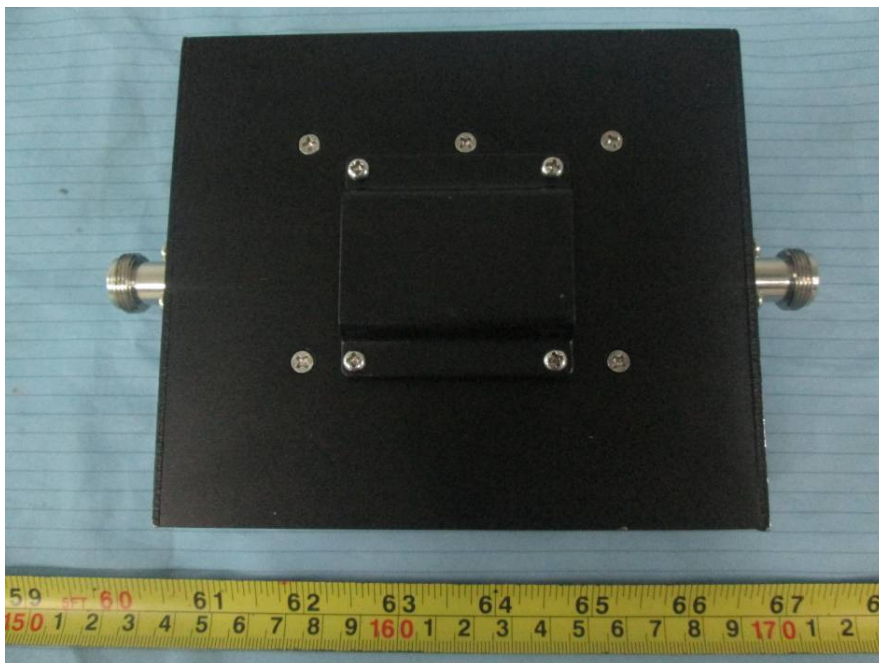

EUT – Right Side View

120 mm Black Shells

EUT – Front View

EUT – Rear View

EUT – Top View

EUT – Bottom View

EUT – Left Side View

EUT – Right Side View

120 mm Silver Shells

EUT – Front View

EUT – Rear View

EUT – Top View

EUT – Bottom View

EUT – Left Side View

EUT – Right Side View

EUT – Adapter Label View