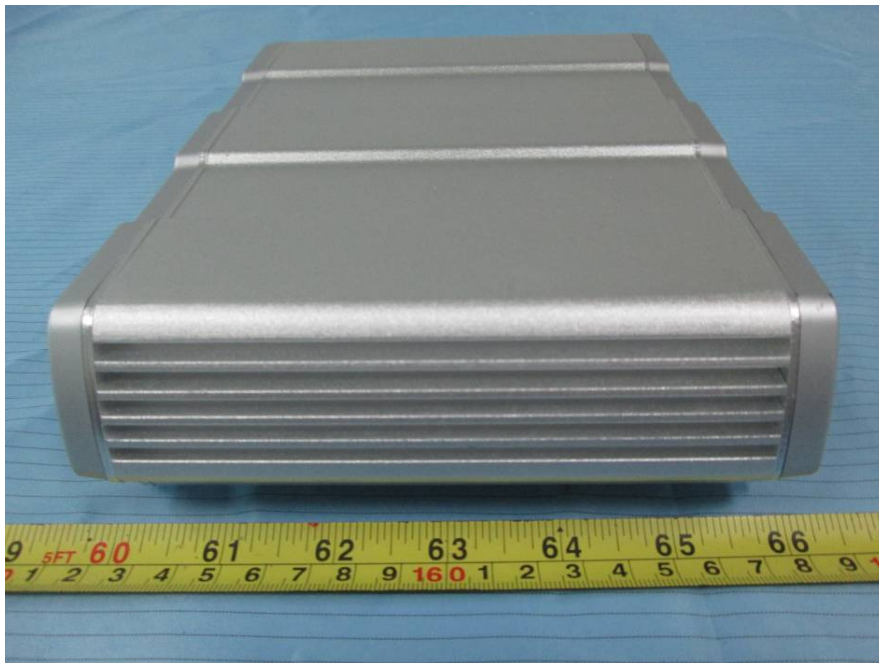

EUT – Right Side View

218 mm Silver Shells

EUT – All View

EUT – Front View

EUT – Rear View

EUT – Top View

EUT – Bottom View

EUT – Left Side View

EUT – Right Side View

120 mm Black Shells

EUT – Front View

EUT – Rear View

EUT – Top View

EUT – Bottom View

EUT – Left Side View

EUT – Right Side View

120 mm Silver Shells

EUT – Front View

EUT – Rear View

EUT – Top View

EUT – Bottom View

EUT – Left Side View

EUT – Right Side View

EUT – Adapter Label View