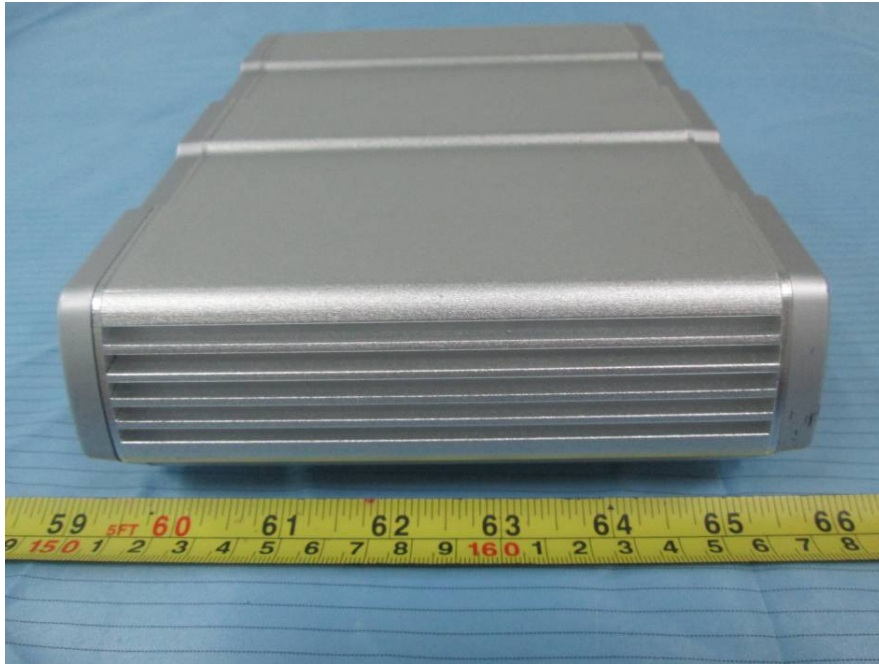

EUT – Right Side View

218 mm Silver Shells

EUT – All View

EUT – Front View

EUT – Rear View

EUT – Top View

EUT – Bottom View

EUT – Left Side View

EUT – Right Side View

120 mm Black Shells

EUT – Front View

EUT – Rear View

EUT – Top View

EUT – Bottom View

EUT – Left Side View

EUT – Right Side View

120 mm Silver Shells

EUT – Front View

EUT – Rear View

EUT – Top View

EUT – Bottom View

EUT – Left Side View

EUT – Right Side View

EUT – Adapter Label View