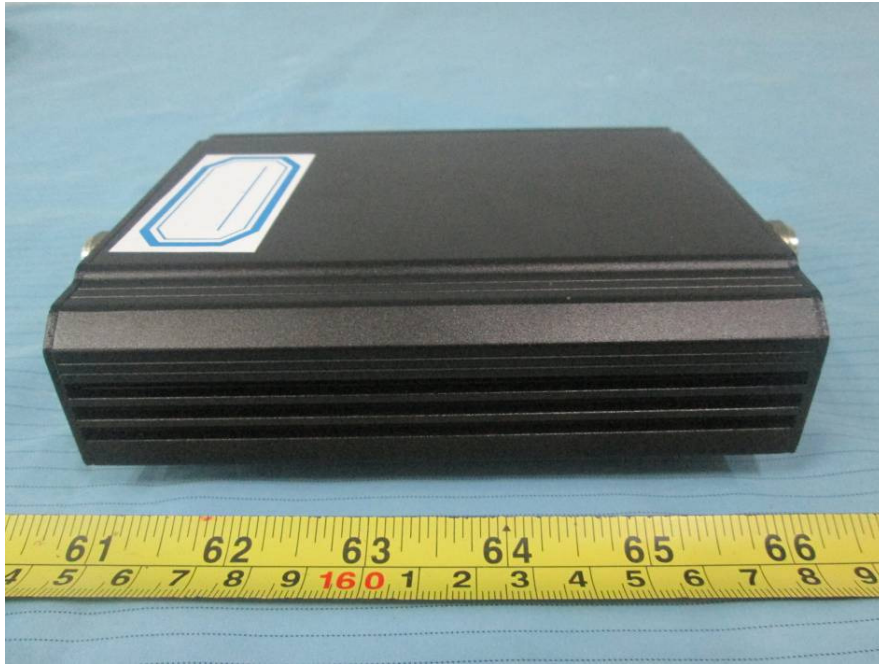

EUT – Right Side View

120 mm Black Shells

EUT – Front View

EUT – Rear View

EUT – Top View

EUT – Bottom View

EUT – Left Side View

EUT – Right Side View

120 mm Silver Shells

EUT – Front View

EUT – Rear View

EUT – Top View

EUT – Bottom View

EUT – Left Side View

EUT – Right Side View

EUT – Adapter Label View