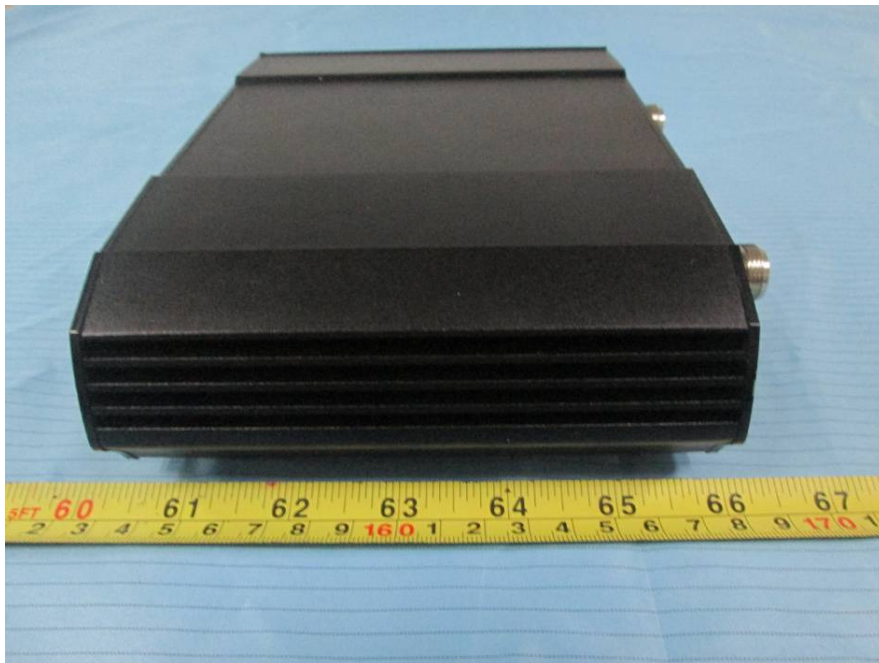

EXHIBIT B - EUT EXTERNAL PHOTOGRAPHS

218 mm Black Shells

EUT – All View

EUT – Front View

EUT – Rear View

EUT – Top View

EUT – Bottom View

EUT – Left Side View

EUT – Right Side View

218 mm Silver Shells

EUT – All View

EUT – Front View

EUT – Rear View

EUT – Top View

EUT – Bottom View

EUT – Left Side View

EUT – Right Side View

120 mm Black Shells

EUT – Front View

EUT – Rear View

EUT – Top View

EUT – Bottom View

EUT – Left Side View

EUT – Right Side View

120 mm Silver Shells

EUT – Front View

EUT – Rear View

EUT – Top View

EUT – Bottom View

EUT – Left Side View

EUT – Right Side View

EUT – Adapter Label View