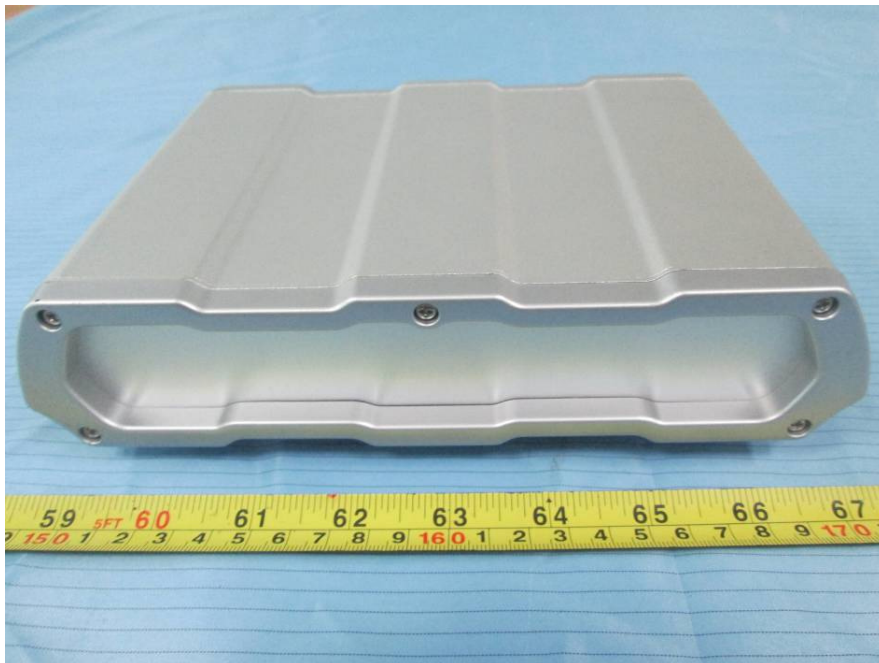

EXHIBIT B - EUT EXTERNAL PHOTOGRAPHS

218 mm Black Shells

EUT – All View

EUT – Front View

EUT – Rear View

EUT – Top View

EUT – Bottom View

EUT – Left Side View

EUT – Right Side View

218 mm Silver Shells

EUT – All View

EUT – Front View

EUT – Rear View

EUT – Top View

EUT – Bottom View

EUT – Left Side View

EUT – Right Side View

120 mm Black Shells

EUT – Front View

EUT – Rear View

EUT – Top View

EUT – Bottom View

EUT – Left Side View

EUT – Right Side View

120 mm Silver Shells

EUT – Front View

EUT – Rear View

EUT – Top View

EUT – Bottom View

EUT – Left Side View

EUT – Right Side View

EUT – Adapter Label View