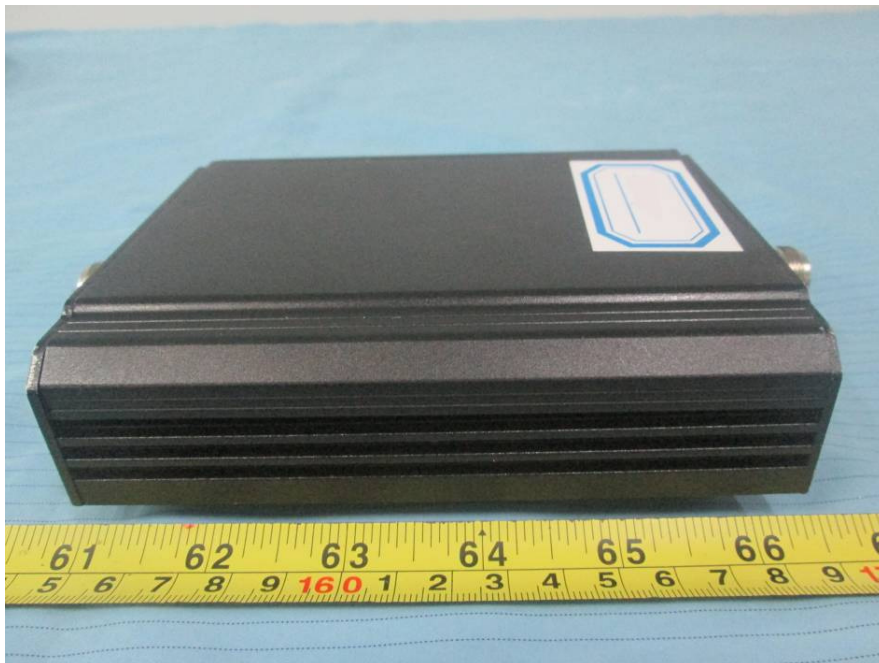

EUT – Right Side View

120 mm Black Shells

EUT – Front View

EUT – Rear View

EUT – Top View

EUT – Bottom View

EUT – Left Side View

EUT – Right Side View

120 mm Silver Shells

EUT – Front View

EUT – Rear View

EUT – Top View

EUT – Bottom View

EUT – Left Side View

EUT – Right Side View

EUT – Adapter Label View