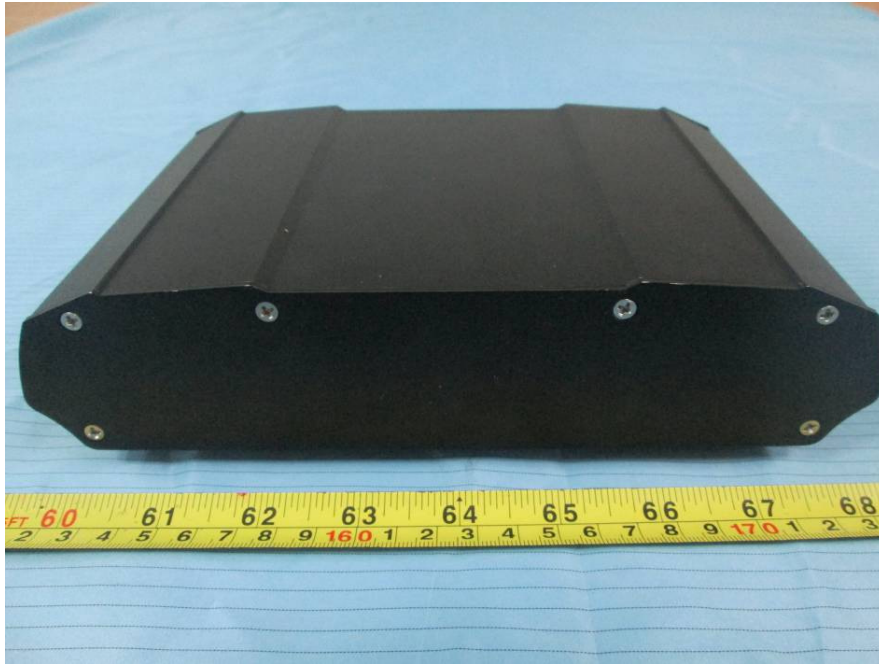

EXHIBIT B - EUT EXTERNAL PHOTOGRAPHS

218 mm Black Shells

EUT – All View

EUT – Front View

EUT – Rear View

EUT – Top View

EUT – Bottom View

EUT – Left Side View

EUT – Right Side View

218 mm Silver Shells

EUT – All View

EUT – Front View

EUT – Rear View

EUT – Top View

EUT – Bottom View

EUT – Left Side View

EUT – Right Side View

120 mm Black Shells

EUT – Front View

EUT – Rear View

EUT – Top View

EUT – Bottom View

EUT – Left Side View

EUT – Right Side View

120 mm Silver Shells

EUT – Front View

EUT – Rear View

EUT – Top View

EUT – Bottom View

EUT – Left Side View

EUT – Right Side View

EUT – Adapter Label View