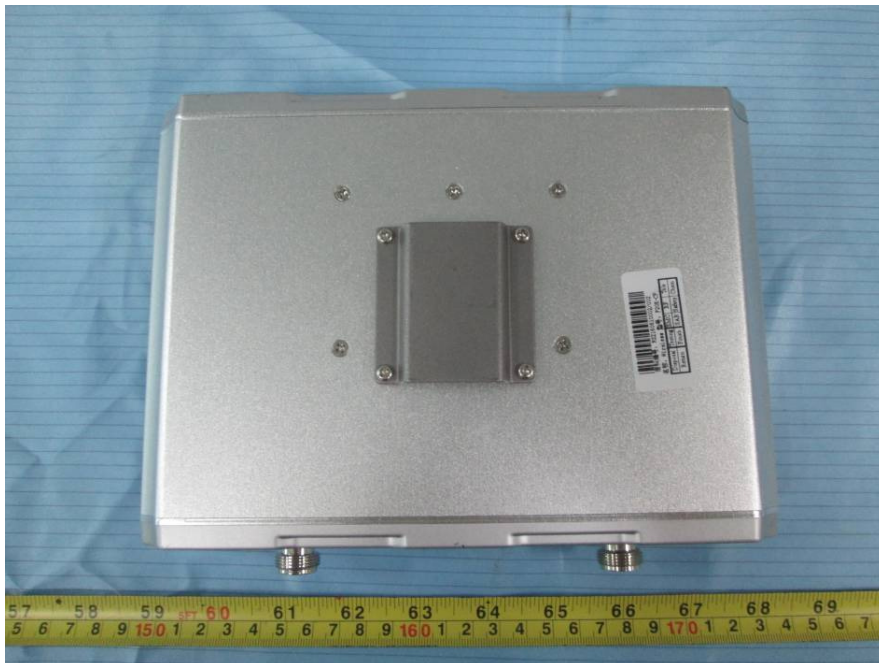

EXHIBIT B - EUT EXTERNAL PHOTOGRAPHS

218 mm Black Shells

EUT – All View

EUT – Front View

EUT – Rear View

EUT – Top View

EUT – Bottom View

EUT – Left Side View

EUT – Right Side View

218 mm Silver Shells

EUT – All View

EUT – Front View

EUT – Rear View

EUT – Top View

EUT – Bottom View

EUT – Left Side View

EUT – Right Side View

120 mm Black Shells

EUT – Front View

EUT – Rear View

EUT – Top View

EUT – Bottom View

EUT – Left Side View

EUT – Right Side View

120 mm Silver Shells

EUT – Front View

EUT – Rear View

EUT – Top View

EUT – Bottom View

EUT – Left Side View

EUT – Right Side View

EUT – Adapter Label View