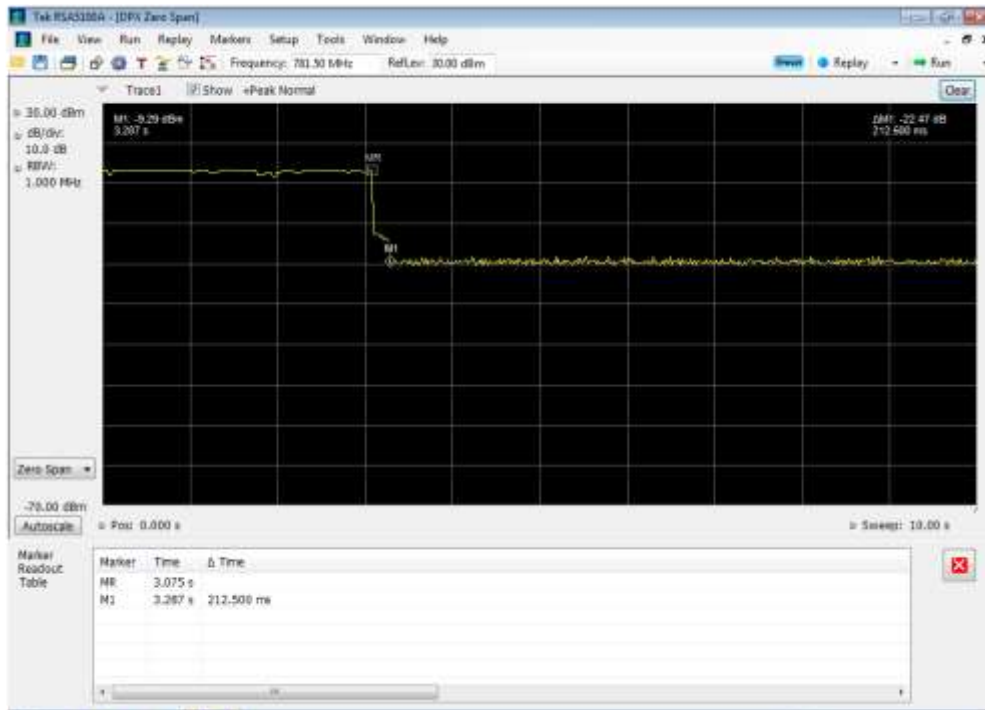

Annex G

Uplink Gain Timing

1710 - 1755 MHz

1850 - 1910 MHz

704 - 716 MHz

776 - 787MHz

824 - 849 MHz