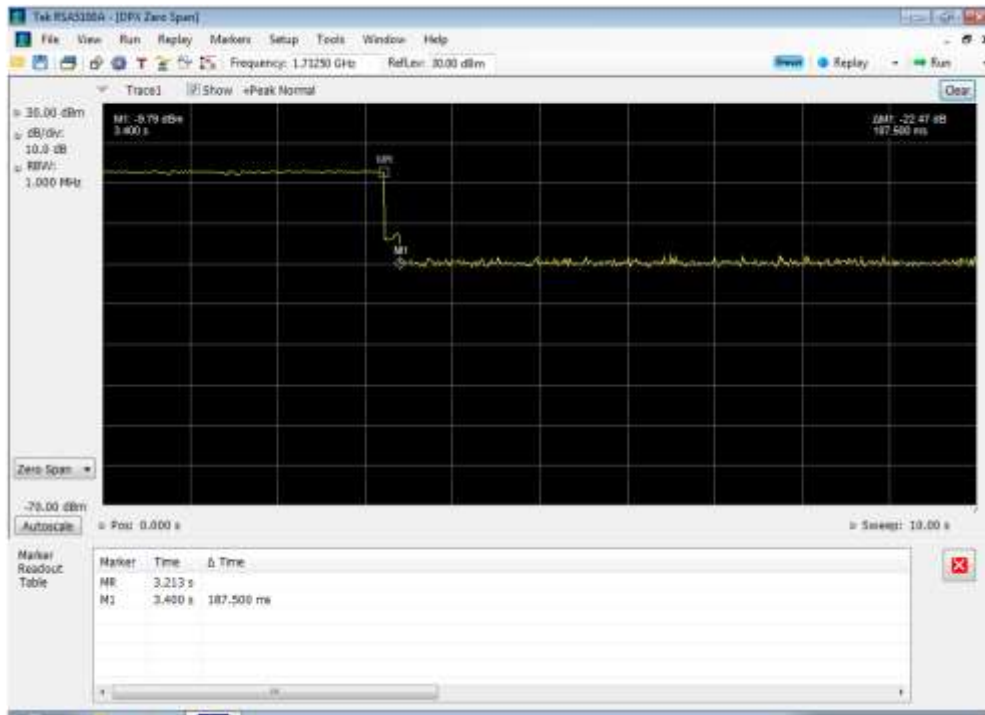

Annex G

Uplink Gain Timing

1710 - 1755 MHz

1850 - 1910 MHz

704 - 716 MHz

776 - 787MHz

824 - 849 MHz