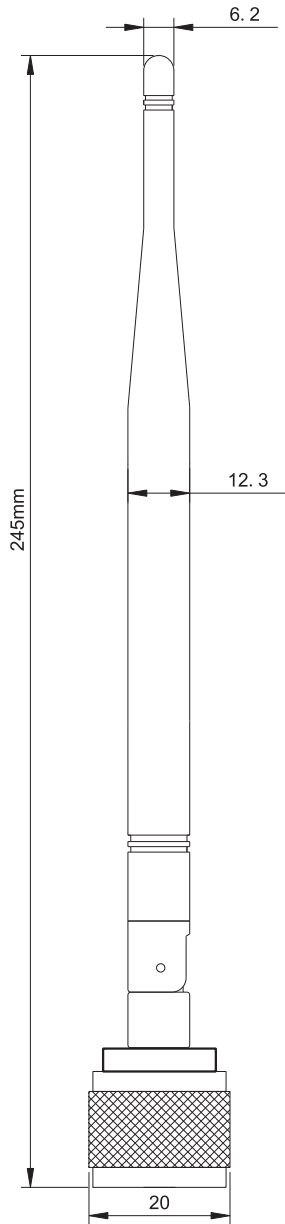

# SIG373

ELECTRICAL SPECIFICATIONS		Height	245mm
Product Type	whip Antenna	Max diameter	20mm
model Type	SIG373	Min diameter	6,2mm
requeency Range	800-2100MHZ	Connector	NJ
Impedance	50Ω	Lighting protection	DC ground
VSWR	≤2	Color	Black
Gain	5dB		
Polarization	Vertical		
Radiation	Omni		
Max power	50W		