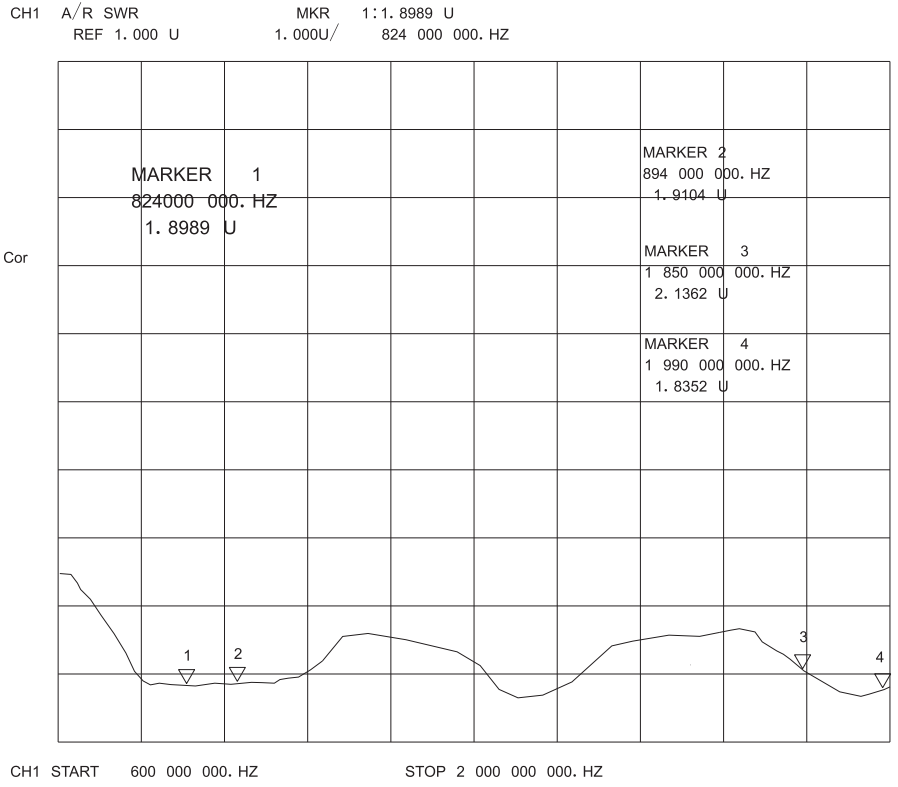

# SIG373

ELECTRICAL SPECIFICATIONS		Height	245mm
Product Type	whip Antenna	Max diameter	20mm
model Type	SIG373	Min diameter	6,2mm
requeency Range	800-2100MHZ	Connector	NJ
Impedance	50Ω	Lighting protection	DC ground
VSWR	≤2	Color	Black
Gain	5dB		
Polarization	Vertical		
Radiation	Omni		
Max power	50W		