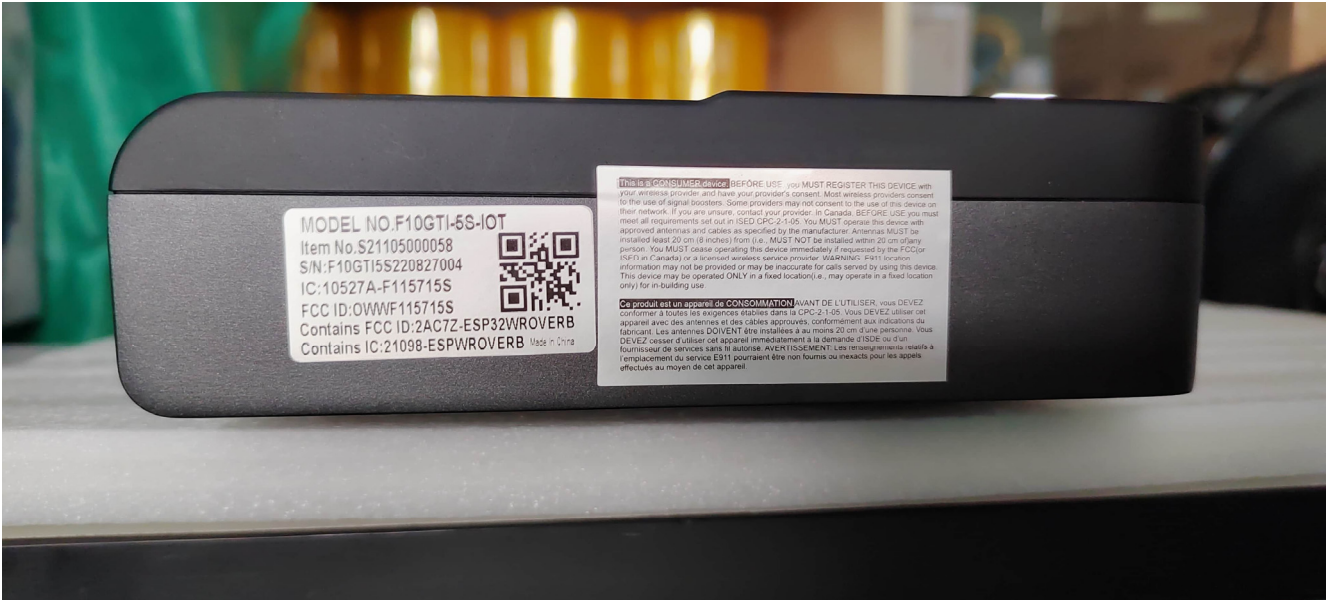

Model: F10GTI-5S-IOT

FCC ID Label