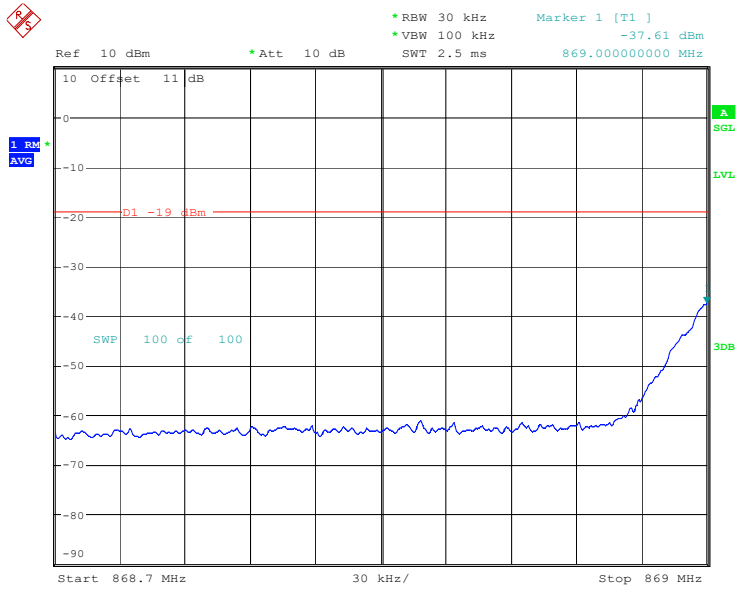

Cellular Band CDMA Left Side Pre-AGC

ProjectNo.:SZ1231227-78770E Tester:Bruce Lin
Date: 19.MAR.2024 20:26:19