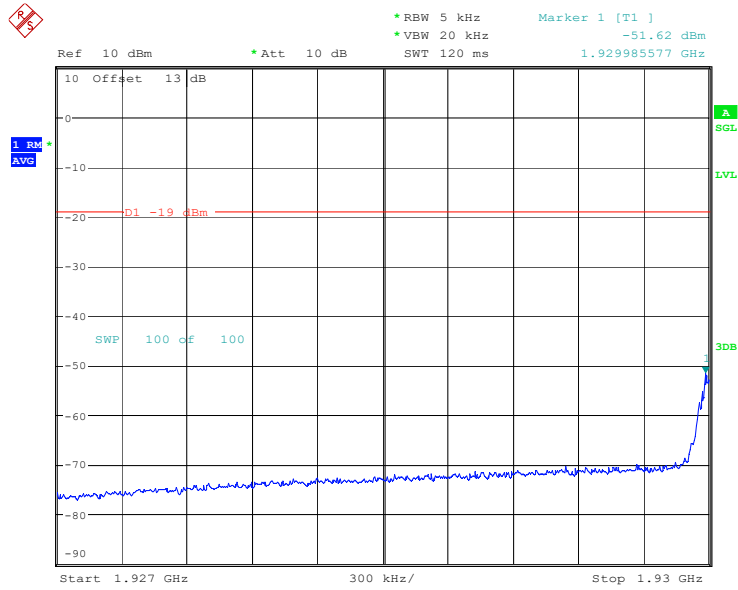

PCS Band GSM Left Side Pre-AGC

ProjectNo.:SZ1231227-78770E Tester:Bruce Lin
Date: 3.FEB.2024 00:49:04