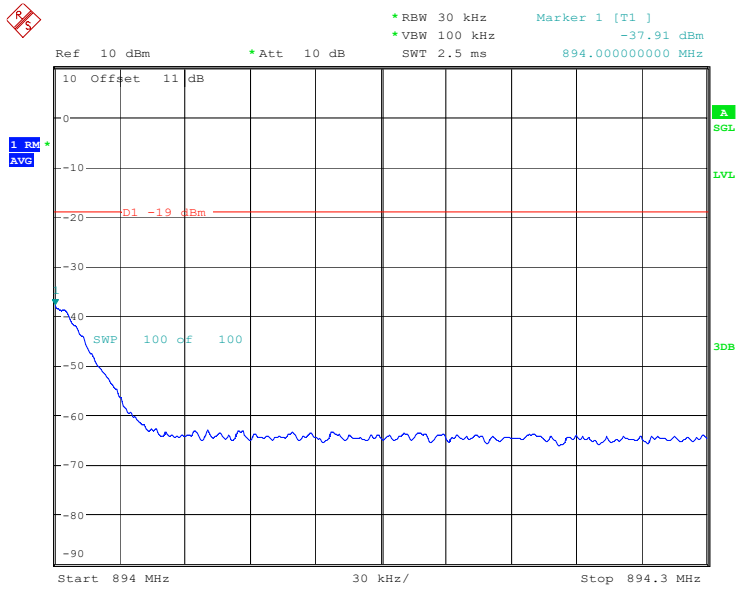

Cellular Band CDMA Right Side Pre-AGC

ProjectNo.:SZ1231227-78770E Tester:Bruce Lin
Date: 19.MAR.2024 20:26:44