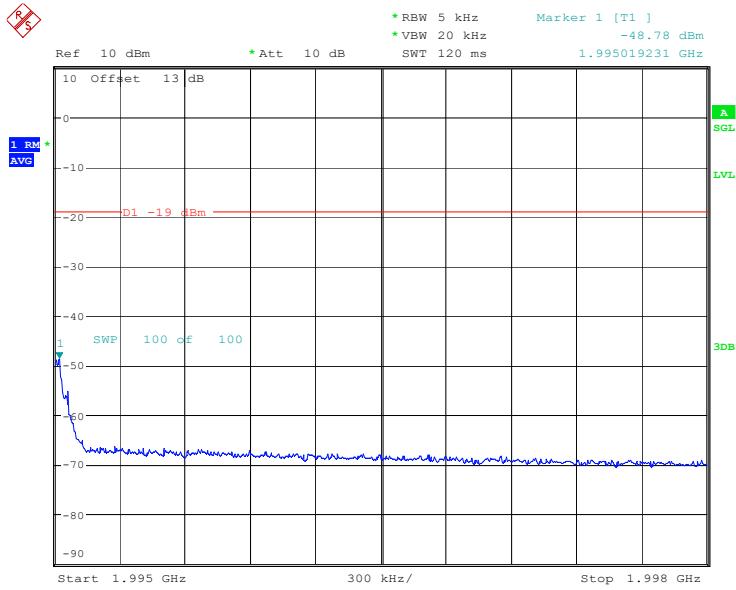

PCS Band GSM Right Side Pre-AGC

ProjectNo.:SZ1231227-78770E Tester:Bruce Lin
Date: 3.FEB.2024 00:50:01