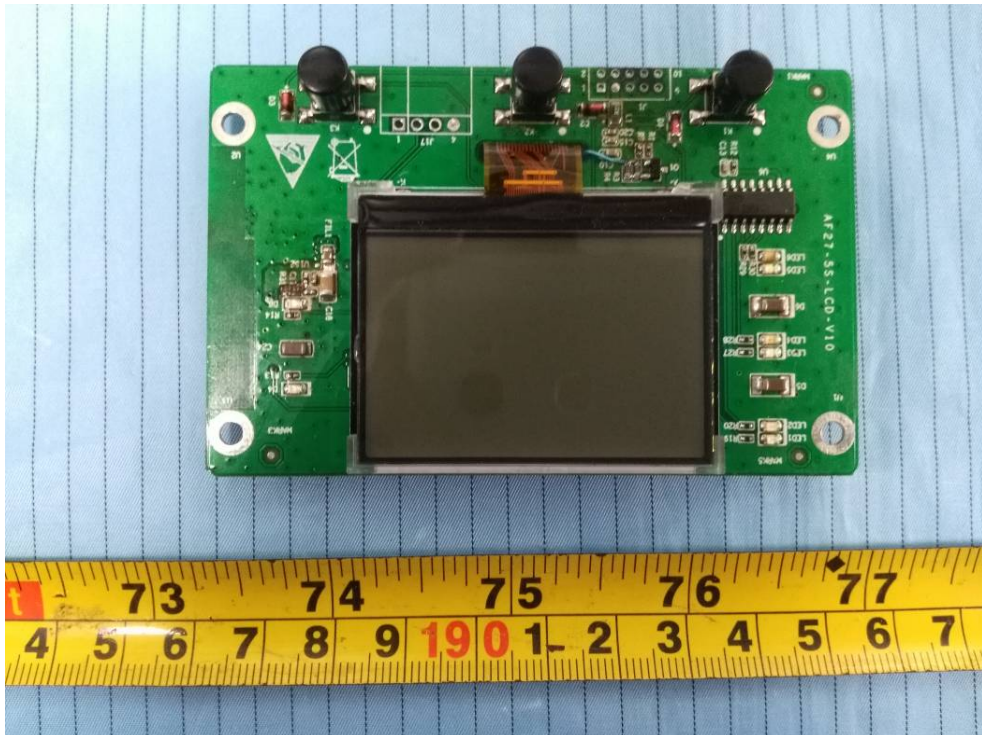

EXHIBIT C - EUT INTERNAL PHOTOGRAPHS

Internal Antenna

Bluetooth & Wi-Fi Module (FCC ID: 2AC7Z-ESP32WROVERB)