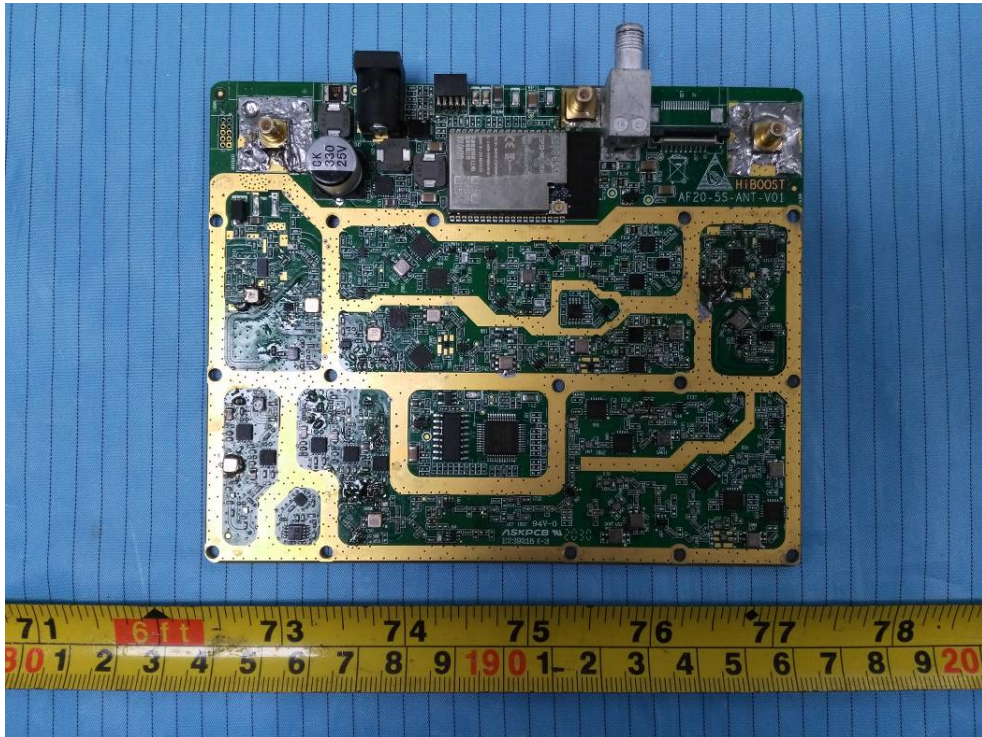

EXHIBIT C - EUT INTERNAL PHOTOGRAPHS

Internal Antenna

Bluetooth & Wi-Fi Module (FCC ID: 2AC7Z-ESP32WROVERB)