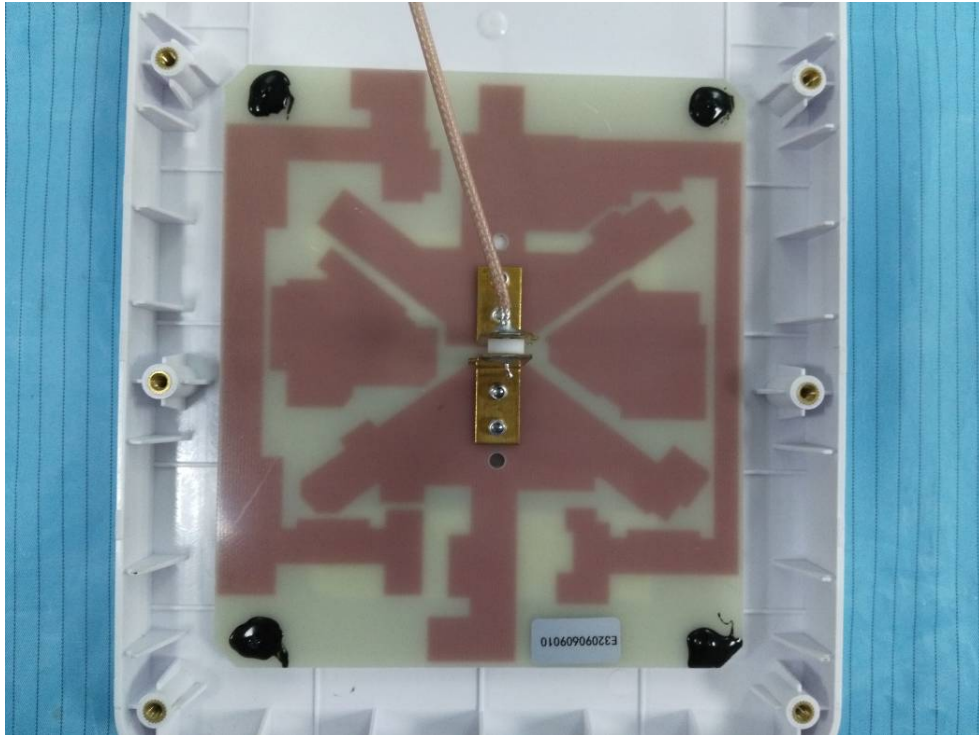

EXHIBIT C - EUT INTERNAL PHOTOGRAPHS

Internal Antenna

Bluetooth & Wi-Fi Module (FCC ID: 2AC7Z-ESP32WROVERB)