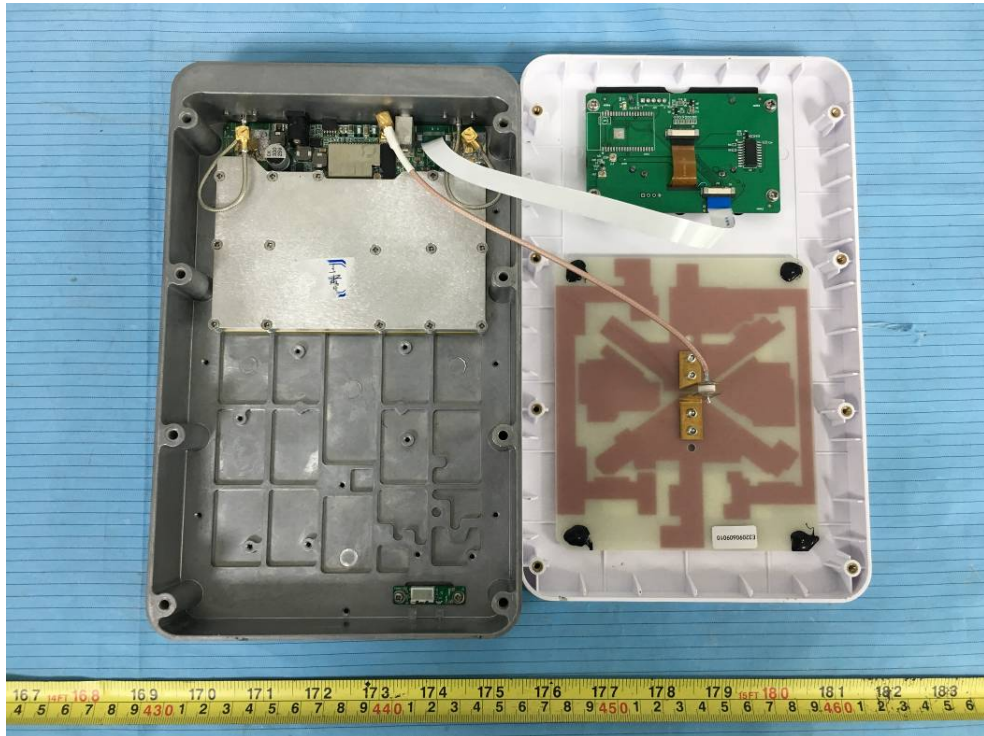

EXHIBIT C - EUT INTERNAL PHOTOGRAPHS

Internal Antenna

Bluetooth & Wi-Fi Module (FCC ID: 2AC7Z-ESP32WROVERB)