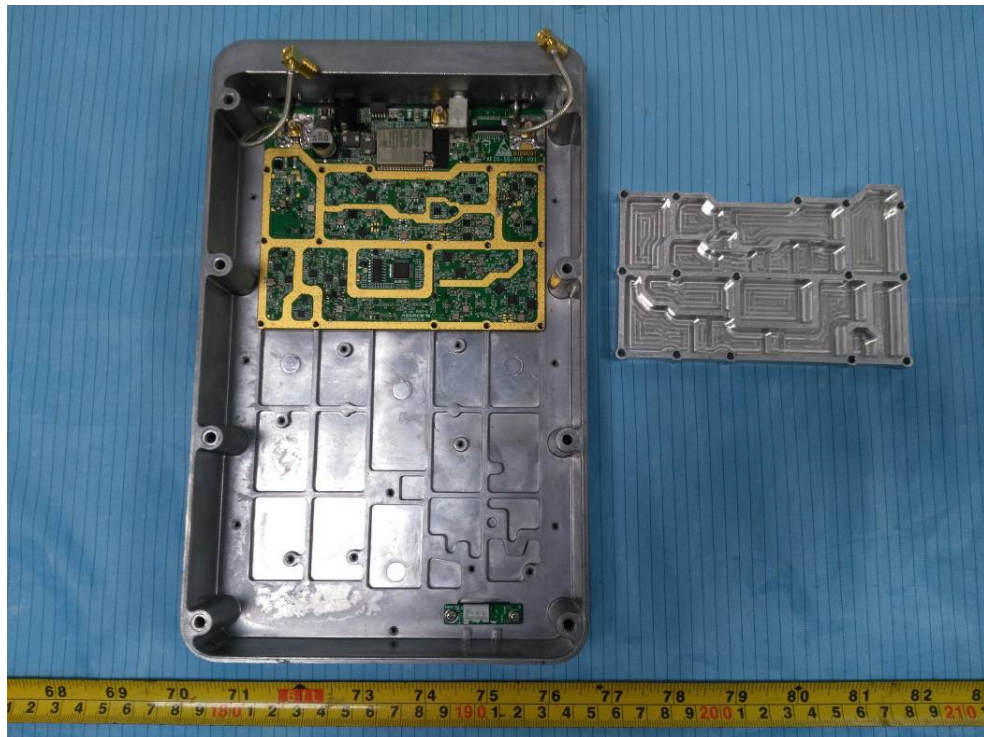

EXHIBIT C - EUT INTERNAL PHOTOGRAPHS

Internal Antenna

Bluetooth & Wi-Fi Module (FCC ID: 2AC7Z-ESP32WROVERB)