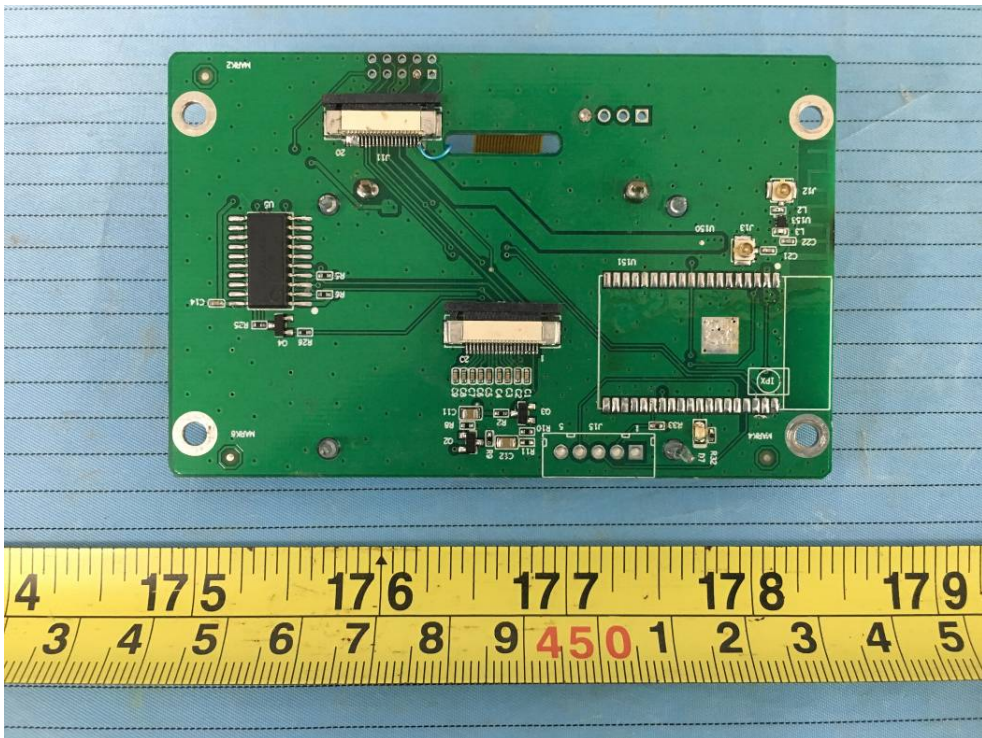

EXHIBIT C - EUT INTERNAL PHOTOGRAPHS

Internal Antenna

Bluetooth & Wi-Fi Module (FCC ID: 2AC7Z-ESP32WROVERB)