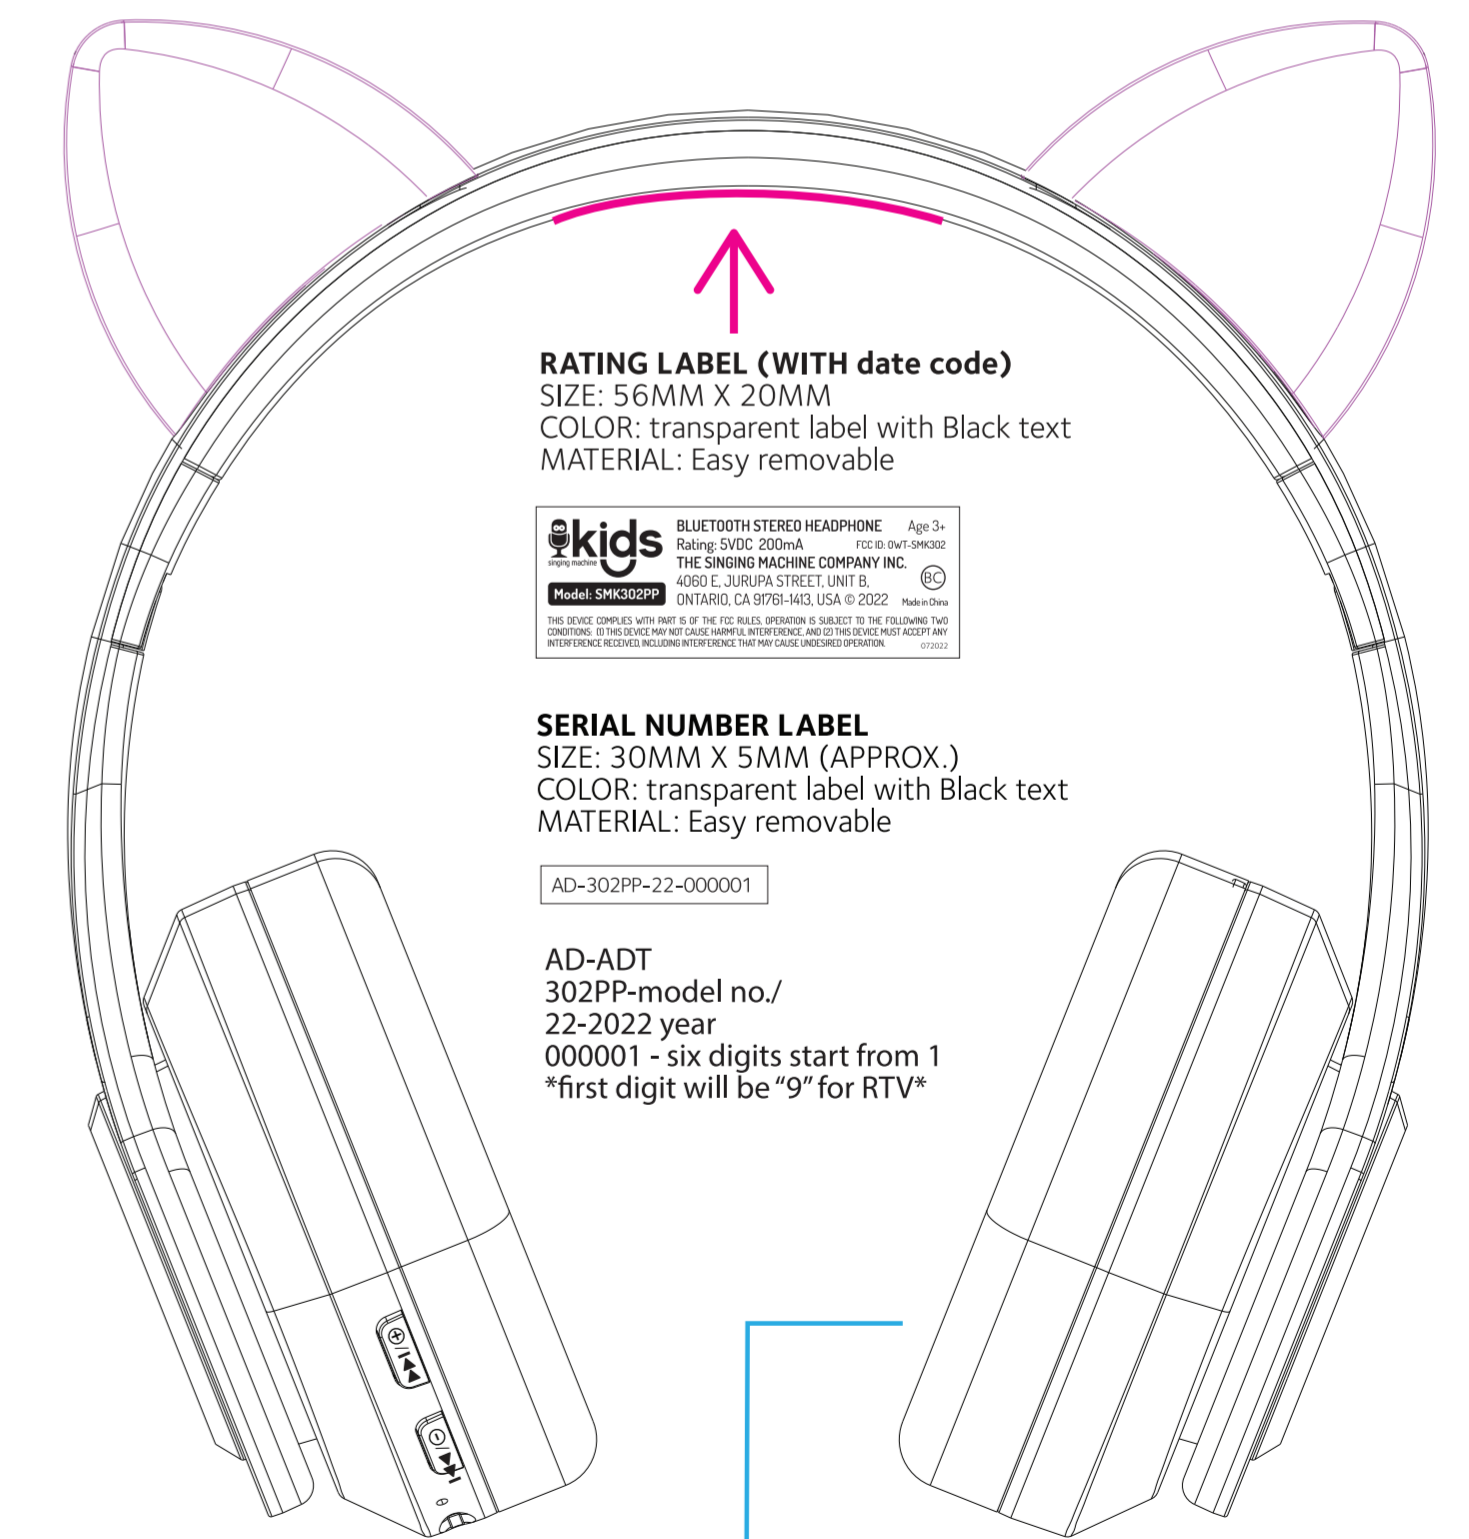

**KIDS logo**

Color: CMYK

■ C:100	M:23	Y:0	K:18
■ C:0	M:100	Y:0	K:0
■ C:0	M:30	Y:100	K:0
■ C:85	M:0	Y:0	K:0
■ C:60	M:0	Y:100	K:0

181.37 mm

**Outer ear**

Color: Pantone 204C  
Finish: Matte

**Earpiece body / soft-fabric**

Color: Pantone 204C  
Finish: Matte

**Buttons x2**

Color: Pantone 204C  
Finish: Matte  
Silkscreen: White

**Earpiece body**

Color: Pantone 258C  
Finish: Matte

79.25 mm

**Outer ear**

Color: Pantone 204C  
Finish: Matte

Silkscreen color:

White

Unit color:

PMS204C

PMS258C

**RATING LABEL (WITH date code)**  
SIZE: 56MM X 20MM  
COLOR: transparent label with Black text  
MATERIAL: Easy removable

**SERIAL NUMBER LABEL**  
SIZE: 30MM X 5MM (APPROX.)  
COLOR: transparent label with Black text  
MATERIAL: Easy removable

AD-ADT  
302PP-model no./  
22-2022 year  
000001 - six digits start from 1  
\*first digit will be "9" for RTV\*

**Earpiece inside / soft-fabric**

Color: White  
Finish: Matte