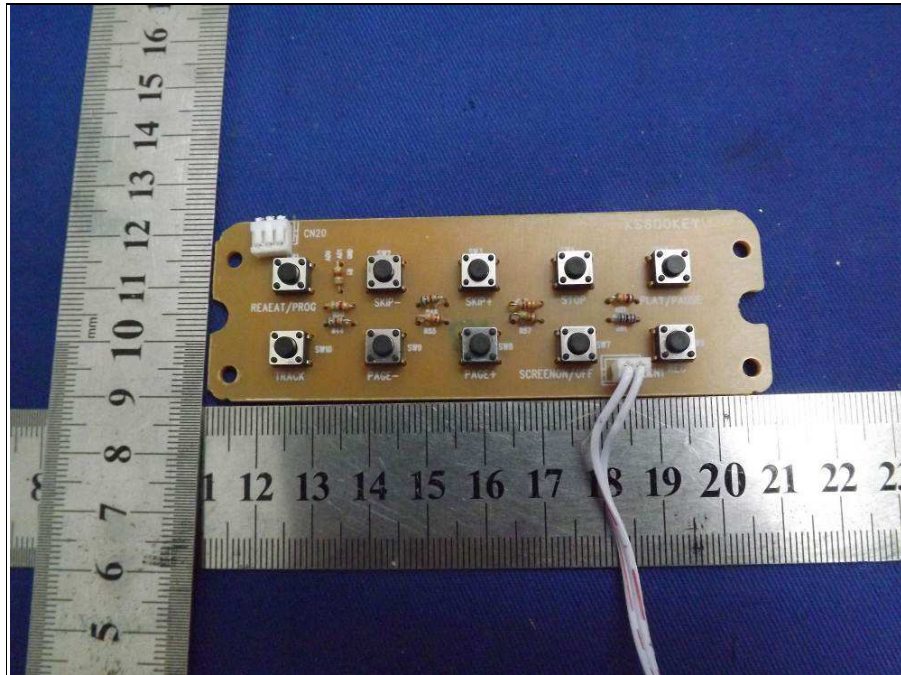

BUREAU
VERITAS

Reference No.: 160603N010

PHOTOGRAPHS OF THE EUT

BUREAU
VERITAS

Reference No.: 160603N010

BT ANT

BUREAU
VERITAS

Reference No.: 160603N010