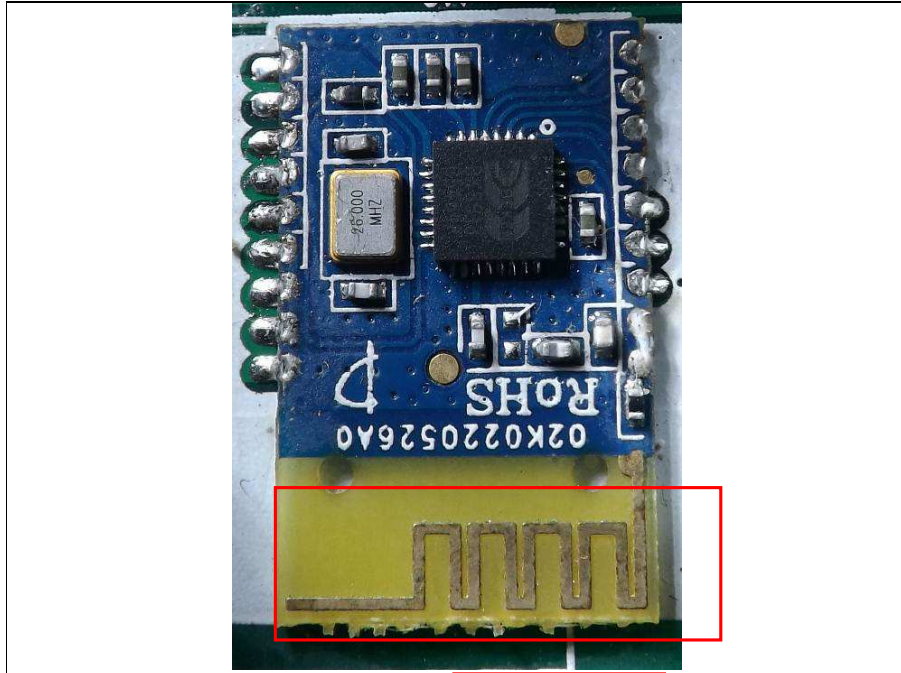

BUREAU
VERITAS

Reference No.: 160603N010

PHOTOGRAPHS OF THE EUT

BUREAU
VERITAS

Reference No.: 160603N010

BT ANT

BUREAU
VERITAS

Reference No.: 160603N010