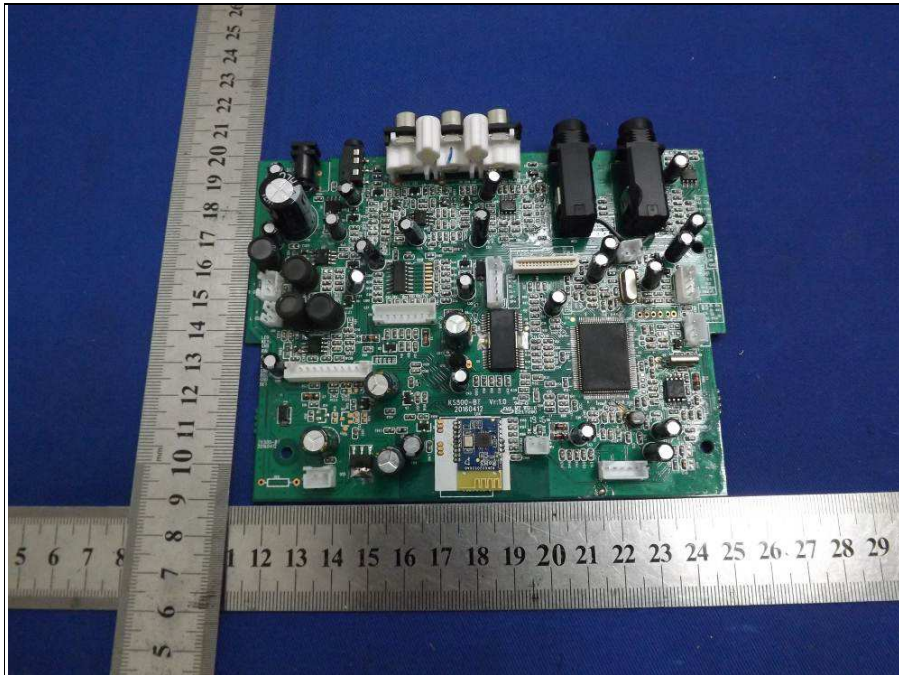

BUREAU
VERITAS

Reference No.: 160603N010

PHOTOGRAPHS OF THE EUT

BUREAU
VERITAS

Reference No.: 160603N010

BT ANT

BUREAU
VERITAS

Reference No.: 160603N010