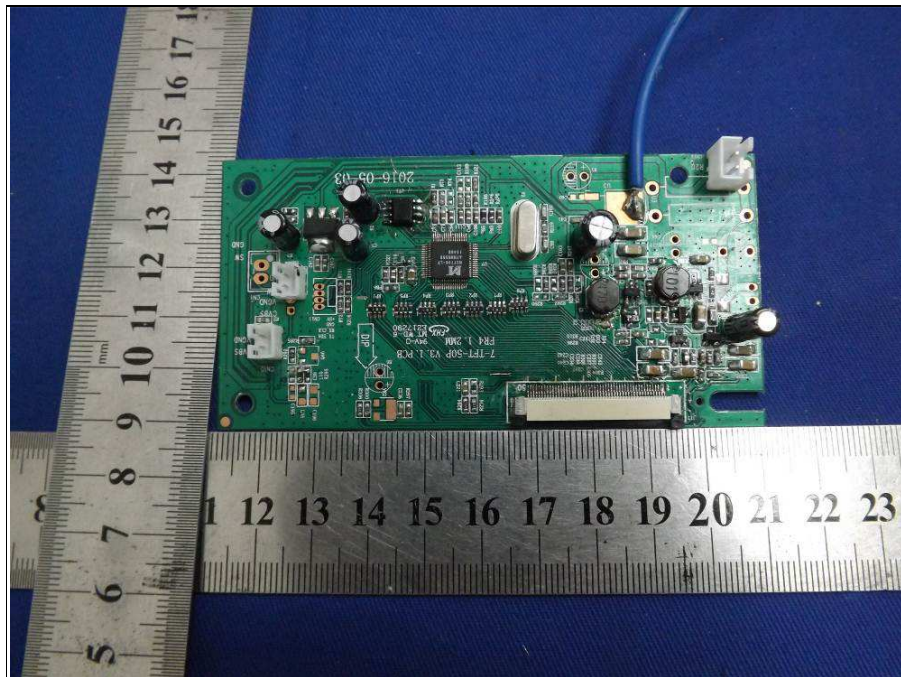

BUREAU
VERITAS

Reference No.: 160603N010

PHOTOGRAPHS OF THE EUT

BUREAU
VERITAS

Reference No.: 160603N010

BT ANT

BUREAU
VERITAS

Reference No.: 160603N010