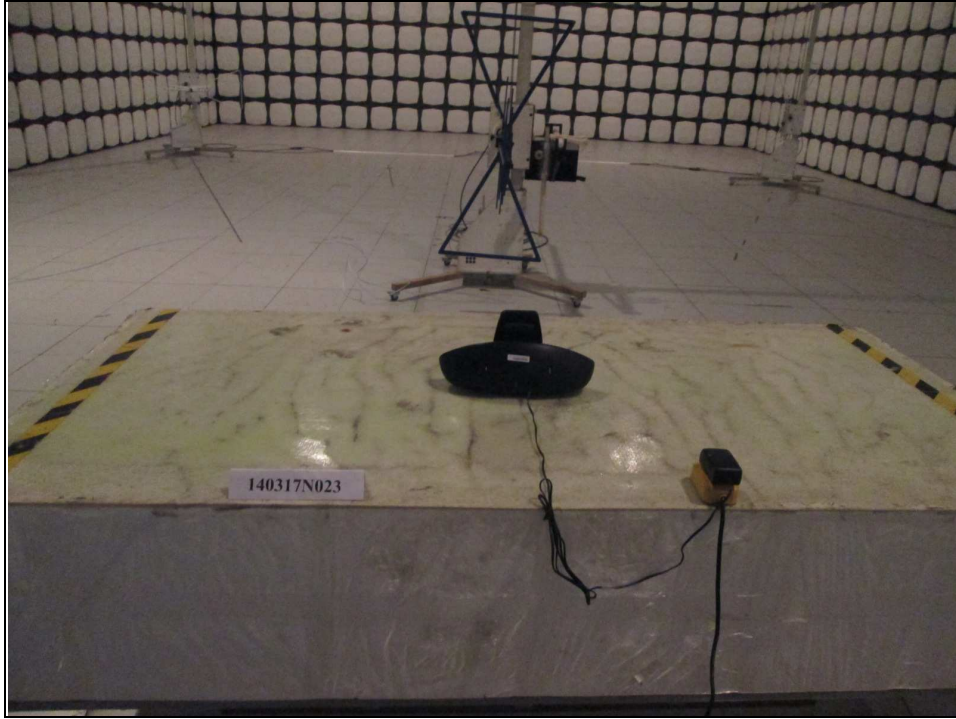

## SET-UP FOR CONDUCTED EMISSION TEST

**BUREAU  
VERITAS**

Test Report No.: RF140317N023

## SET-UP FOR RADIATED EMISSION TEST

Frequency Range < 30MHz~1GHz >

**BUREAU  
VERITAS**

Test Report No.: RF140317N023

Frequency Range < Above 1GHz >