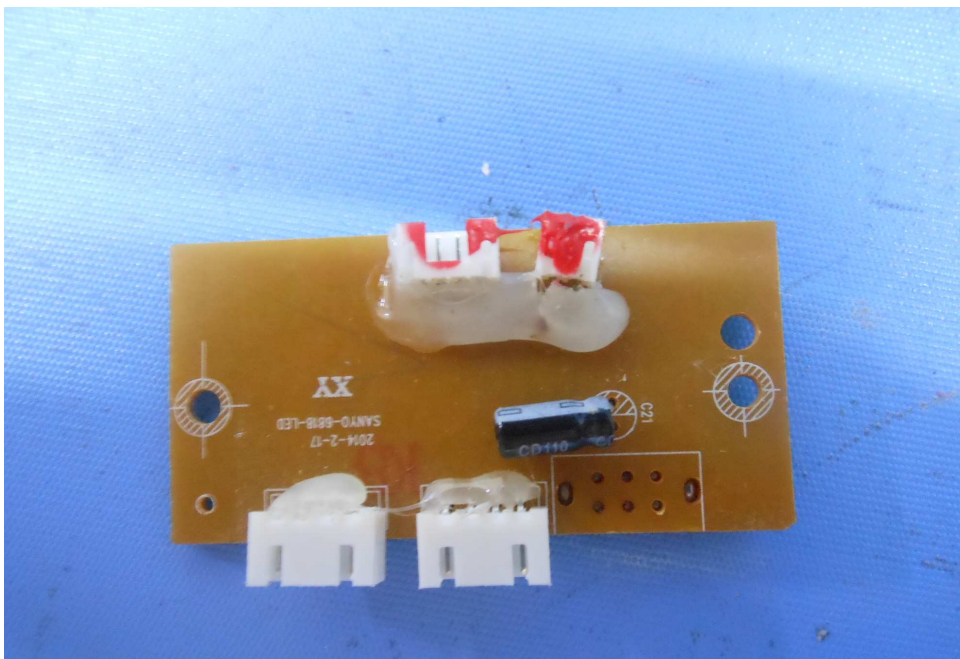

(Internal)

INTERTEK TESTING SERVICE

Report No.: 15040320HKG-002

Equipment Photographs

Model: CEU5000-BT

(Internal)

INTERTEK TESTING SERVICE

Report No.: 15040320HKG-002

Equipment Photographs

Model: CEU5000-BT

(Internal)

INTERTEK TESTING SERVICE

Report No.: 15040320HKG-002

Equipment Photographs

Model: CEU5000-BT

(Internal)