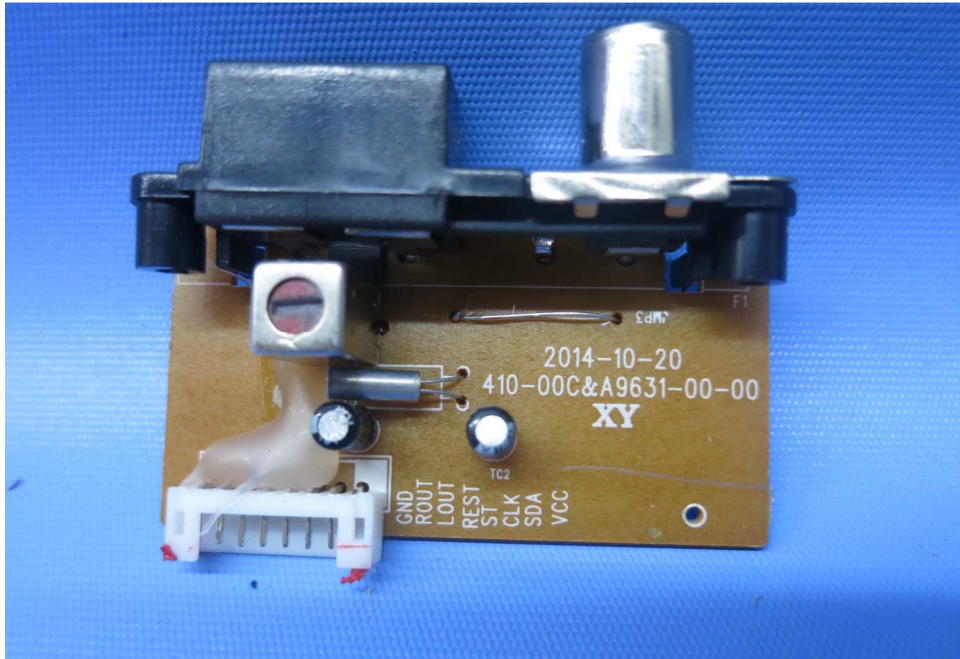

(Internal)

INTERTEK TESTING SERVICE

Report No.: 15040320HKG-002

Equipment Photographs

Model: CEU5000-BT

(Internal)

INTERTEK TESTING SERVICE

Report No.: 15040320HKG-002

Equipment Photographs

Model: CEU5000-BT

(Internal)

INTERTEK TESTING SERVICE

Report No.: 15040320HKG-002

Equipment Photographs

Model: CEU5000-BT

(Internal)