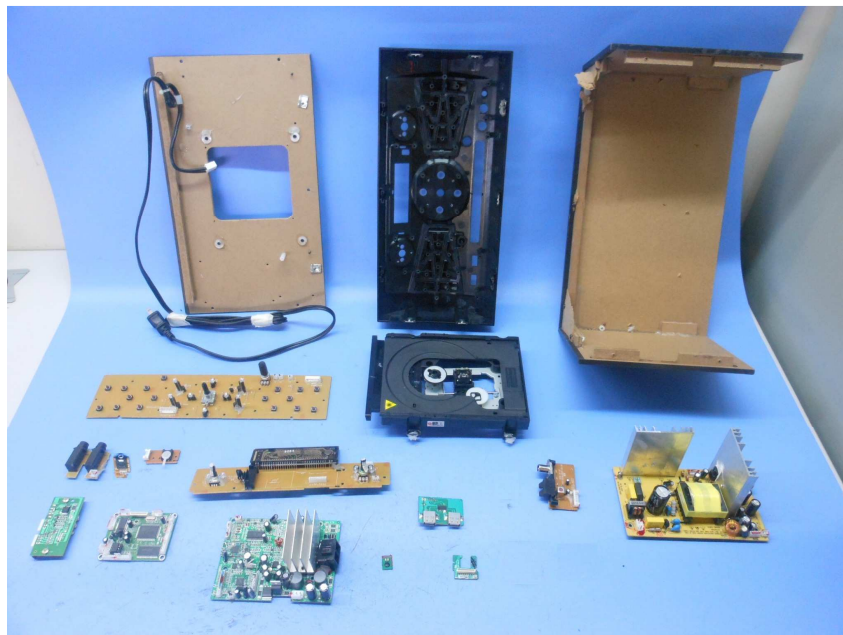

INTERTEK TESTING SERVICE

Report No.: 15040320HKG-002

Equipment Photographs

Model: CEU5000-BT

(Internal)

INTERTEK TESTING SERVICE

Report No.: 15040320HKG-002

Equipment Photographs

Model: CEU5000-BT

(Internal)

INTERTEK TESTING SERVICE

Report No.: 15040320HKG-002

Equipment Photographs

Model: CEU5000-BT

(Internal)

INTERTEK TESTING SERVICE

Report No.: 15040320HKG-002

Equipment Photographs

Model: CEU5000-BT

(Internal)

INTERTEK TESTING SERVICE

Report No.: 15040320HKG-002

Equipment Photographs

Model: CEU5000-BT

(Internal)

INTERTEK TESTING SERVICE

Report No.: 15040320HKG-002

Equipment Photographs

Model: CEU5000-BT

(Internal)

INTERTEK TESTING SERVICE

Report No.: 15040320HKG-002