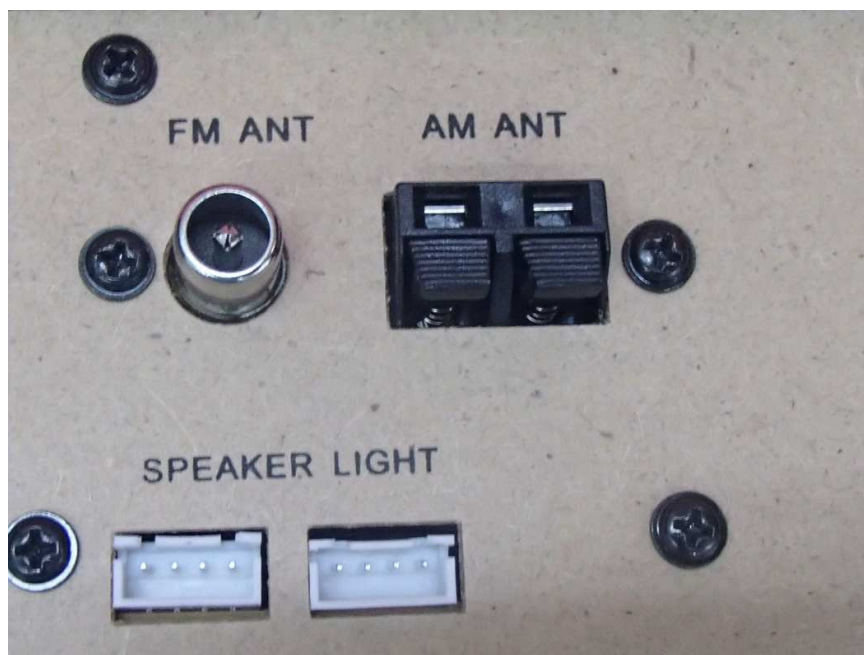

Model: CEU5000-BT

(External)

INTERTEK TESTING SERVICE

Report No.: 15040320HKG-002

Equipment Photographs

Model: CEU5000-BT

(External)

INTERTEK TESTING SERVICE