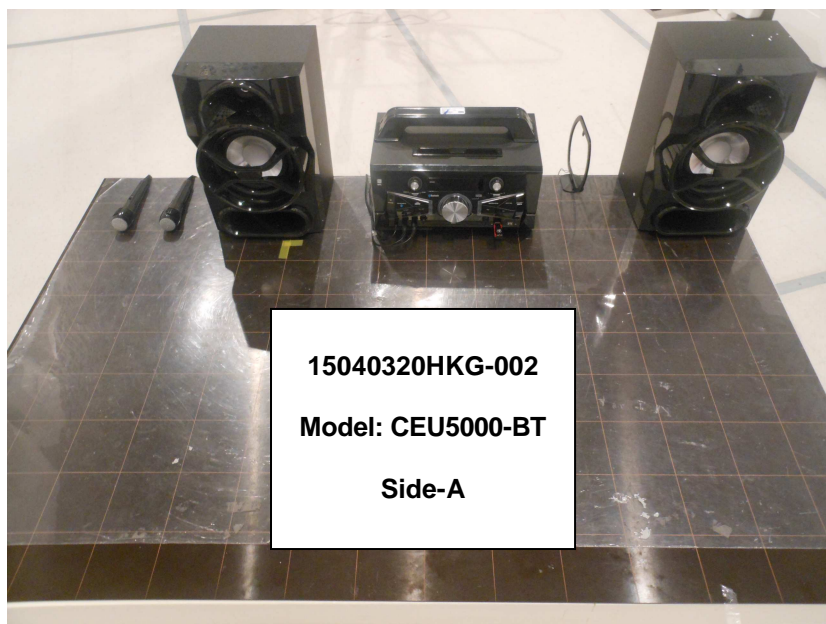


INTERTEK TESTING SERVICE

Report No: 15040320HKG-002

Configuration Photographs

Worst-Case Radiated Emissions

(Front View)

Model: CEU5000-BT

INTERTEK TESTING SERVICE

Report No: 15040320HKG-002

Configuration Photographs

Worst-Case Radiated Emissions

(Rear View)

Model: CEU5000-BT