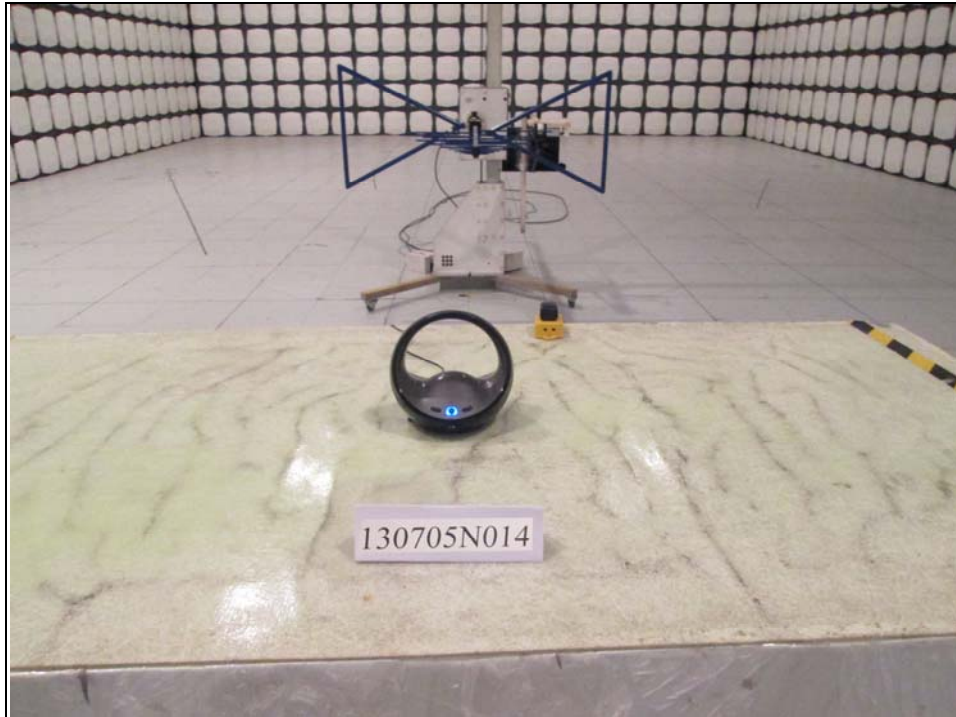

**BUREAU
VERITAS**

Reference No.: 130705N014

SET-UP FOR CONDUCTED EMISSION TEST

**BUREAU
VERITAS**

Reference No.: 130705N014

SET-UP FOR RADIATED EMISSION TEST

Frequency Range < 30MHz~1GHz >

Frequency Range < Above 1GHz >