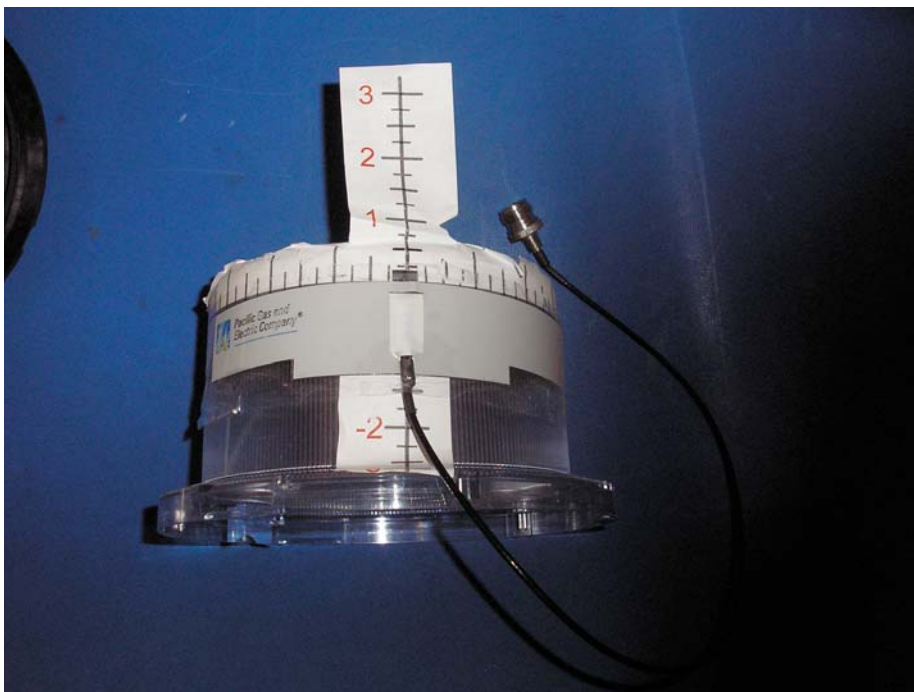

Silver Spring Networks

Photographs of Meters with MPACK

i210+ meter

Focus meter

S4e meter

k2VC meter