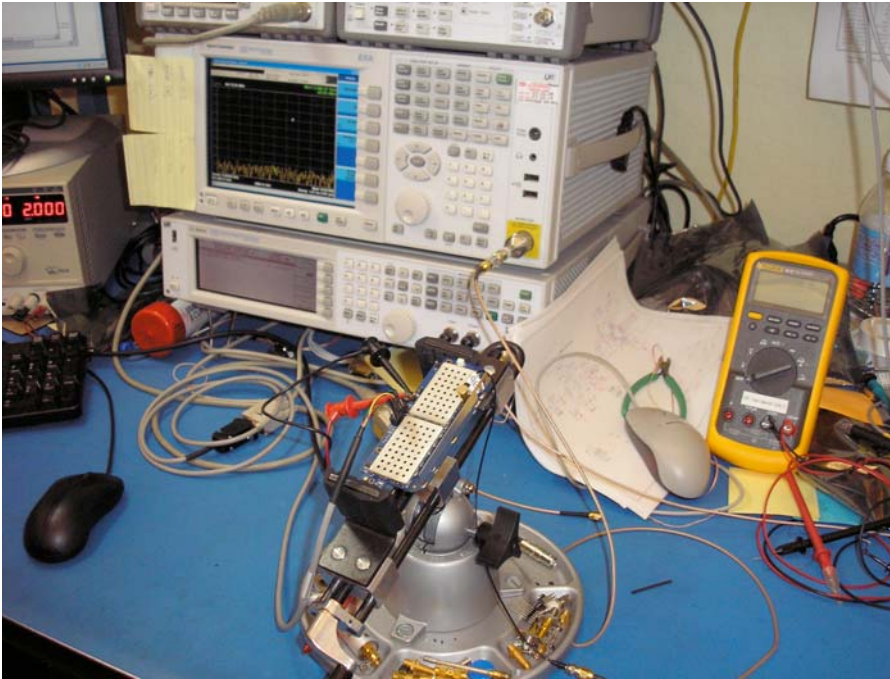

SETUP PHOTOS

ANTENNA PORT CONDUCTED RF MEASUREMENT SETUP, SILVER SPRING NETWORKS

ANTENNA PORT CONDUCTED TESTS, CCS

RADIATED RF MEASUREMENT SETUP

POWERLINE CONDUCTED EMISSIONS MEASUREMENT SETUP