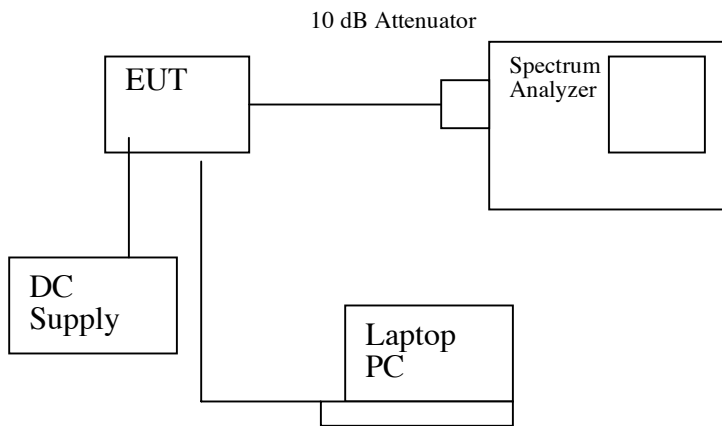

SETUP PHOTOS

ANTENNA PORT CONDUCTED RF MEASUREMENT SETUP, SILVER SPRING NETWORKS

Photo Not Available

RADIATED RF MEASUREMENT SETUP

Radiated Emissions Test Setup, Worst-case Orientation (“Y” orientation)