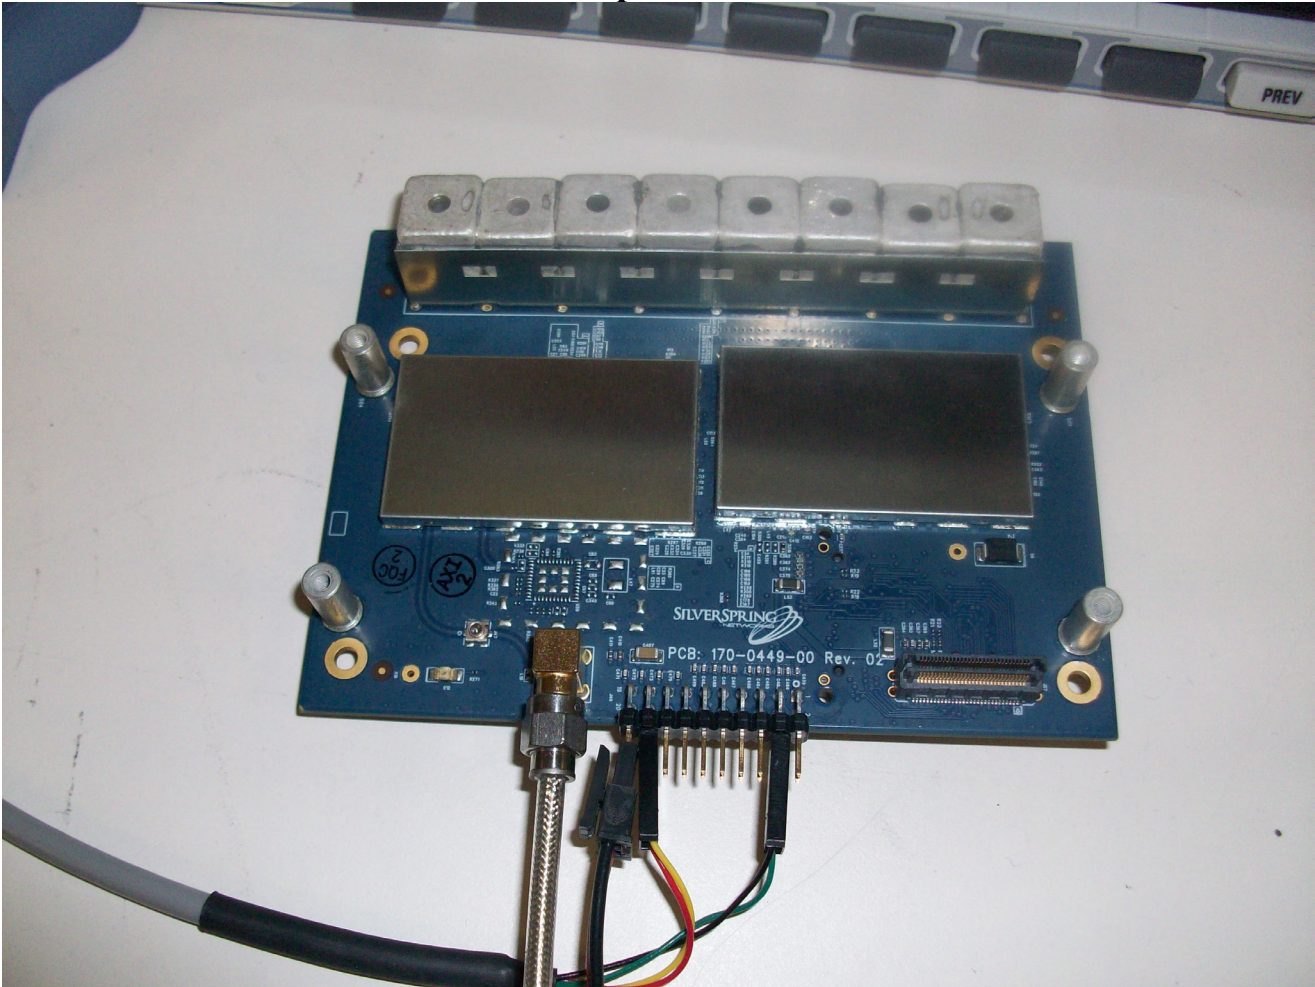

## **Test Setup Photographs**

**Manufacturer: Silver Spring Network**

**Model Name: NIC 441-0702**

**Product Description: Network Interface Card**

**FCC ID: OWS-NIC441**

**IC ID: 5975A-NIC441**

**Test Site Information:**

CETECOM Inc. Milpitas, CA USA

**Radiated Spurious Emissions: 9KHz - 30MHz**

**Radiated Spurious Emissions: 30MHz-1GHz**

**Radiated Spurious Emissions: 1GHz-18GHz**

**Radiated Spurious Emissions: 18GHz-26GHz**

**RF Conducted Test Setup:**

**Extreme Temperature Measurement Test Setup:**

**EUT Top View**