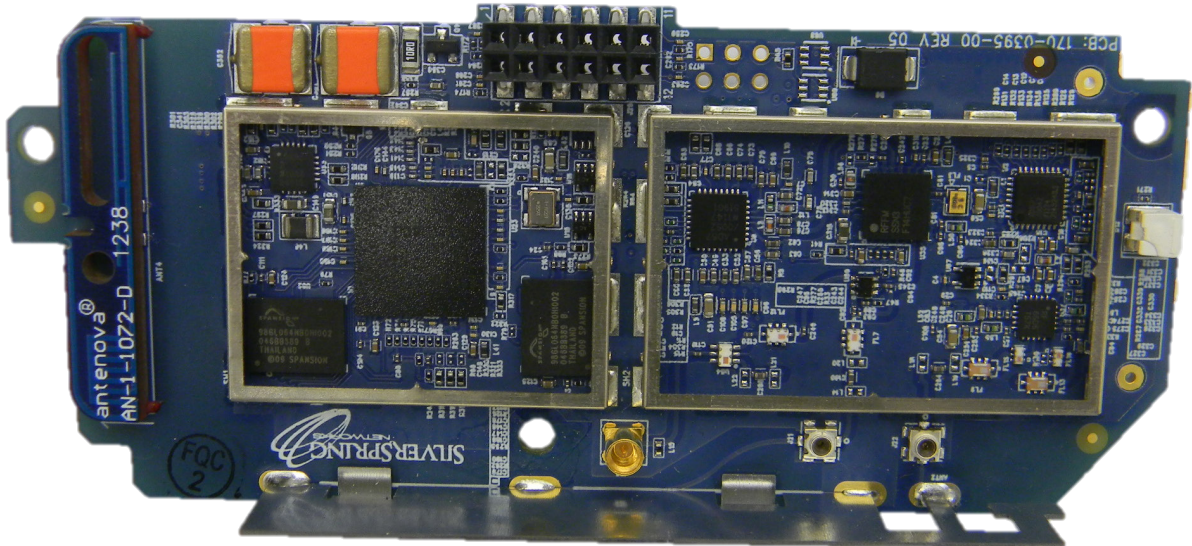

NIC 411-3C Internal Photos

Top Side

Bottom Side

*Note: Cinterion PHS8-P modem shield is soldered and may not be removed.