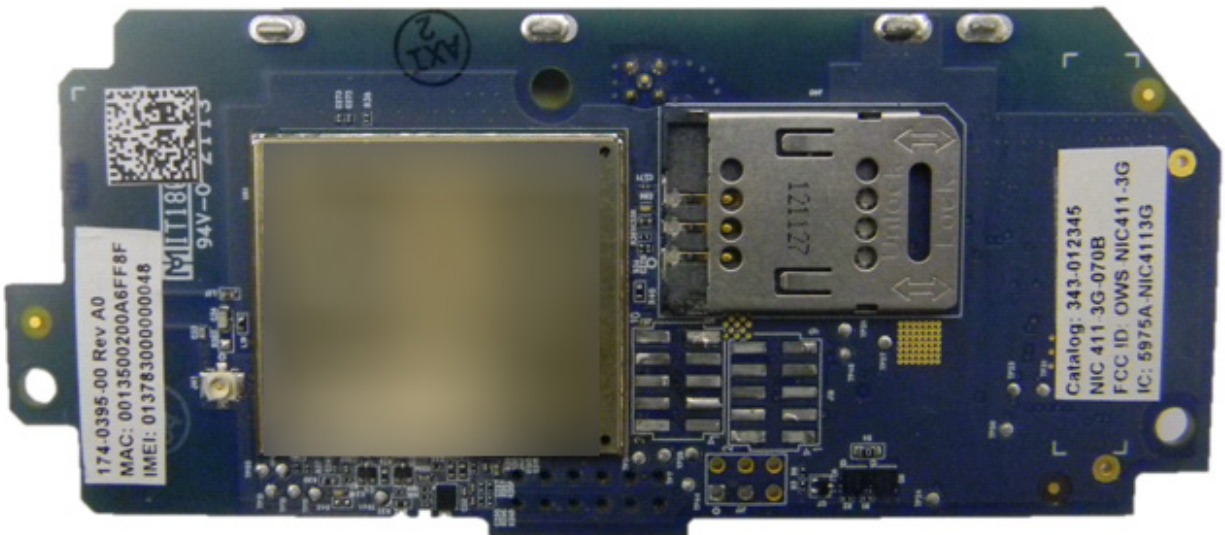

NIC 411-3C Internal Photos

Top Side

Bottom Side

*Note: Cinterion PHS8-P modem shield is soldered and may not be removed.